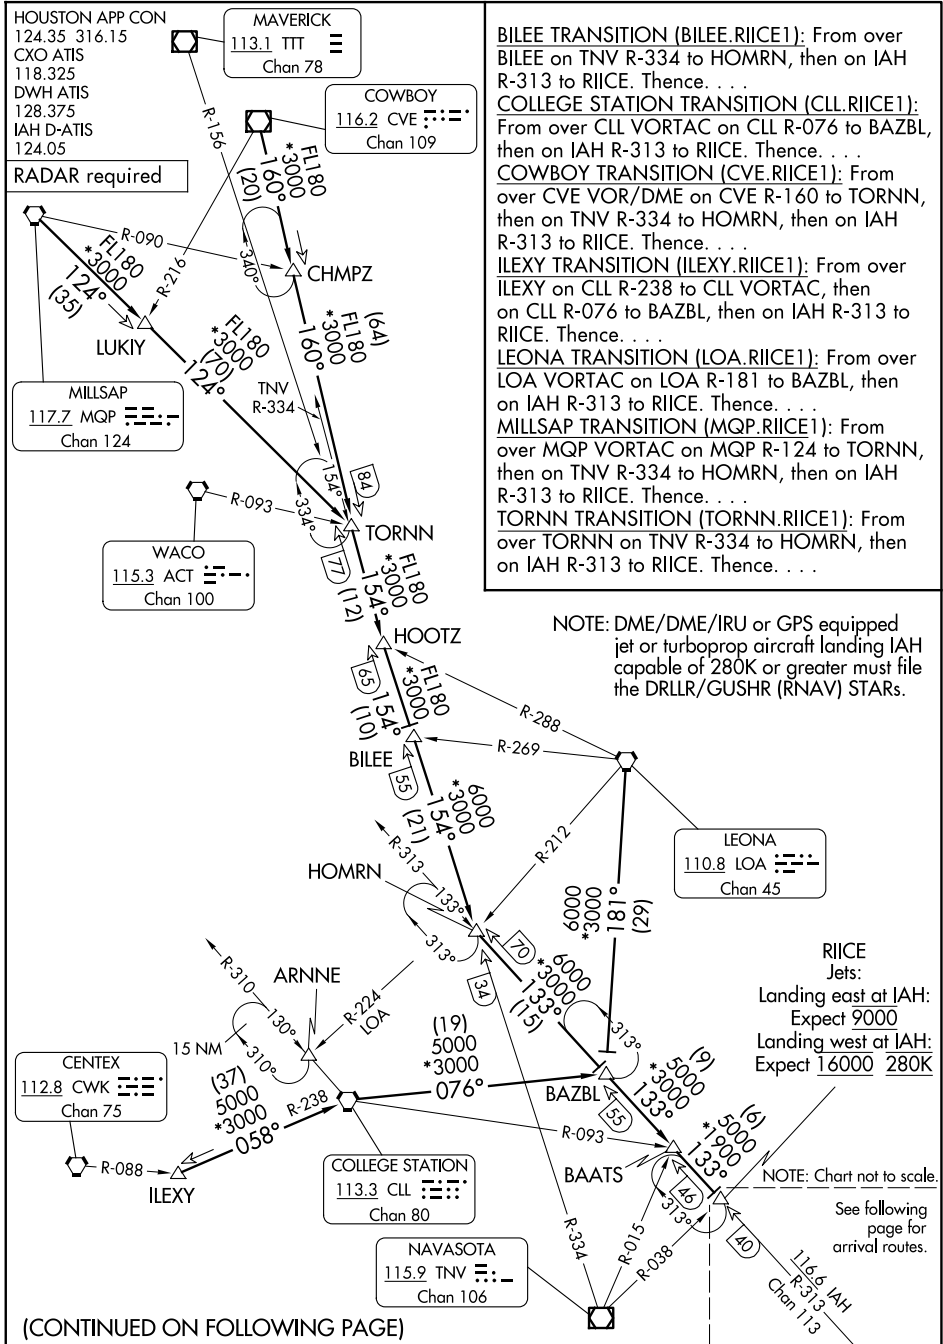

## Transition Routes

HOUSTON, TEXAS

**BILEE TRANSITION (BILEE.RIICE1):** From over BILEE on TNV R-334 to HOMRN, then on IAH R-313 to RIICE. Thence. . . .

**COLLEGE STATION TRANSITION (CLL.RIICE1):** From over CLL VORTAC on CLL R-076 to BAZBL, then on IAH R-313 to RIICE. Thence. . . .

**COWBOY TRANSITION (CVE.RIICE1):** From over CVE VOR/DME on CVE R-160 to TORNN, then on TNV R-334 to HOMRN, then on IAH R-313 to RIICE. Thence. . . .

**ILEXY TRANSITION (ILEXY.RIICE1):** From over ILEXY on CLL R-238 to CLL VORTAC, then on CLL R-076 to BAZBL, then on IAH R-313 to RIICE. Thence. . . .

**LEONA TRANSITION (LOA.RIICE1):** From over LOA VORTAC on LOA R-181 to BAZBL, then on IAH R-313 to RIICE. Thence. . . .

**MILLSAP TRANSITION (MQP.RIICE1):** From over MQP VORTAC on MQP R-124 to TORNN, then on TNV R-334 to HOMRN, then on IAH R-313 to RIICE. Thence. . . .

## Arrival Routes

HOUSTON, TEXAS

SC-5, 20 MAR 2025 to 17 APR 2025

SC-5, 20 MAR 2025 to 17 APR 2025