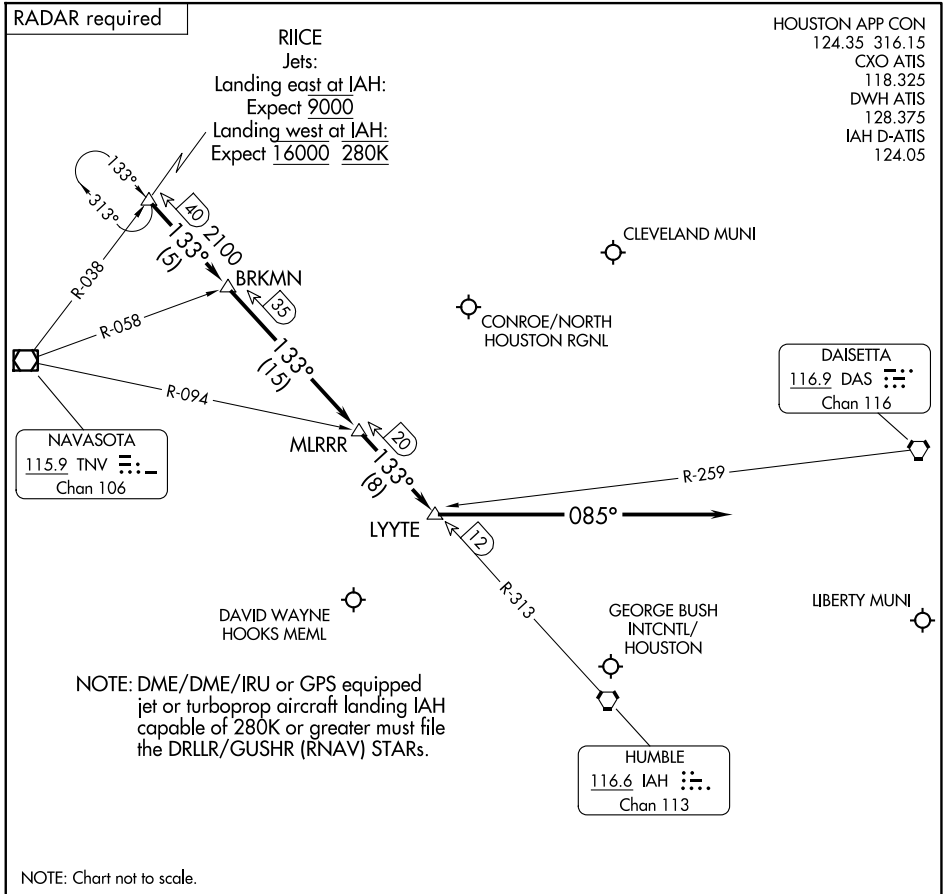

**COWBOY TRANSITION (CVE.RIICE1):** From over CVE VOR/DME on CVE R-160 to TORNN, then on TNV R-334 to HOMRN, then on IAH R-313 to RIICE. Thence. . . .

**ILEXY TRANSITION (ILEXY.RIICE1):** From over ILEXY on CLL R-238 to CLL VORTAC, then on CLL R-076 to BAZBL, then on IAH R-313 to RIICE. Thence. . . .

**LEONA TRANSITION (LOA.RIICE1):** From over LOA VORTAC on LOA R-181 to BAZBL, then on IAH R-313 to RIICE. Thence. . . .

**MILLSAP TRANSITION (MQP.RIICE1):** From over MQP VORTAC on MQP R-124 to TORNN, then on TNV R-334 to HOMRN, then on IAH R-313 to RIICE. Thence. . . .

## Transition Routes

HOUSTON, TEXAS

(CONTINUED ON FOLLOWING PAGE)

## Arrival Routes

HOUSTON, TEXAS

SC-5, 20 MAR 2025 to 17 APR 2025

SC-5, 20 MAR 2025 to 17 APR 2025