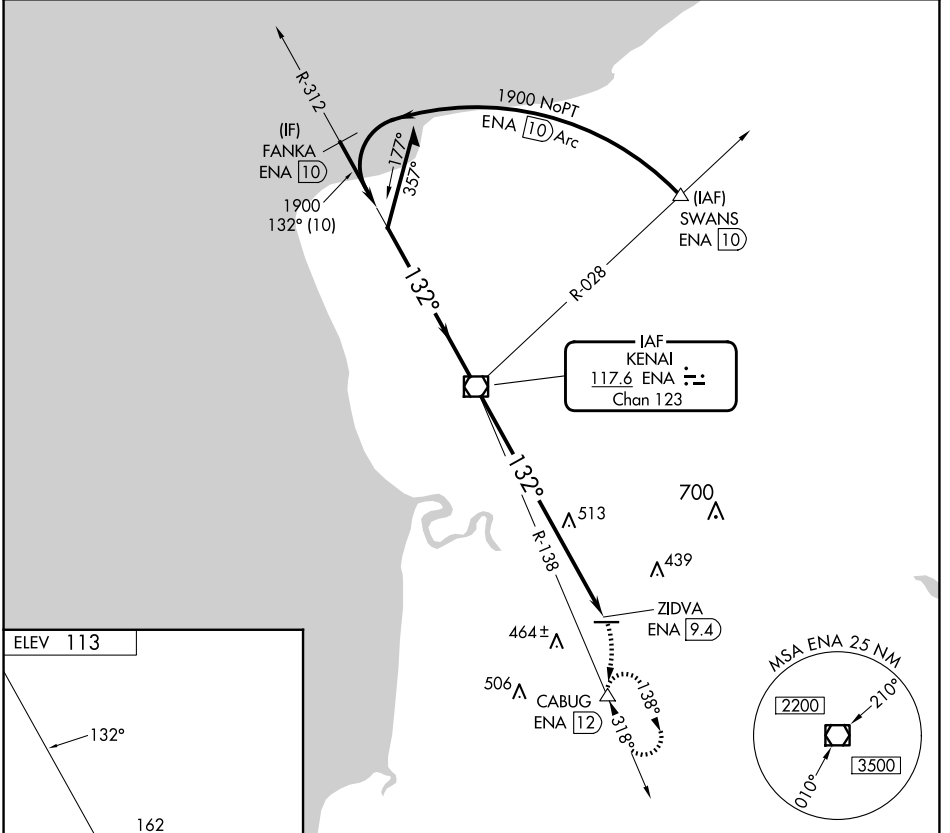

VOR/DME ENA 117.6 Chan 123	APP CRS 132°	Rwy Idg TDZE Apt Elev N/A N/A 113
--	------------------------	--

VOR-A
SOLDOTNA (SXQ)(PASX)

DME required.	MISSED APPROACH: Climbing right turn to 3700 on heading 184° and on ENA R-138 to CABUG/ENA 12 DME and hold, continue climb-in-hold to 3700.
▽ Circling NA to Rwys 7S and 25S.	
▲ Circling Rwy 7 NA at night.	

AWOS-3P 135.45	ANCHORAGE CENTER 125.7 379.1	KENAI RADIO 122.35	CTAF 122.50
--------------------------	--	------------------------------	-----------------------

CATEGORY	A	B	C	D
☑ CIRCLING	1020-1¼ 907 (1000-1¼)		1020-2¾ 907 (1000-2¾)	1020-3 907 (1000-3)

AK, 20 FEB 2025 to 17 APR 2025

AK, 20 FEB 2025 to 17 APR 2025