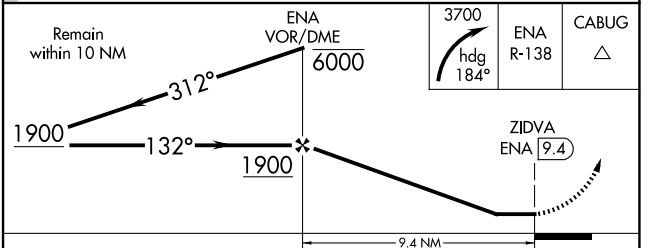

VOR/DME ENA 117.6 Chan 123	APP CRS 132°	Rwy Idg TDZE Apt Elev N/A N/A 113
--	------------------------	--

VOR-A
SOLDOTNA (SXQ)(PASX)

DME required.	MISSED APPROACH: Climbing right turn to 3700 on heading 184° and on ENA R-138 to CABUG/ENA 12 DME and hold, continue climb-in-hold to 3700.
▽ Circling NA to Rwys 7S and 25S.	
▲ Circling Rwy 7 NA at night.	

AWOS-3P 135.45	ANCHORAGE CENTER 125.7 379.1	KENAI RADIO 122.35	CTAF 122.50
--------------------------	--	------------------------------	-----------------------

CATEGORY	A	B	C	D
☑ CIRCLING	1020-1¼ 907 (1000-1¼)		1020-2¾ 907 (1000-2¾)	1020-3 907 (1000-3)