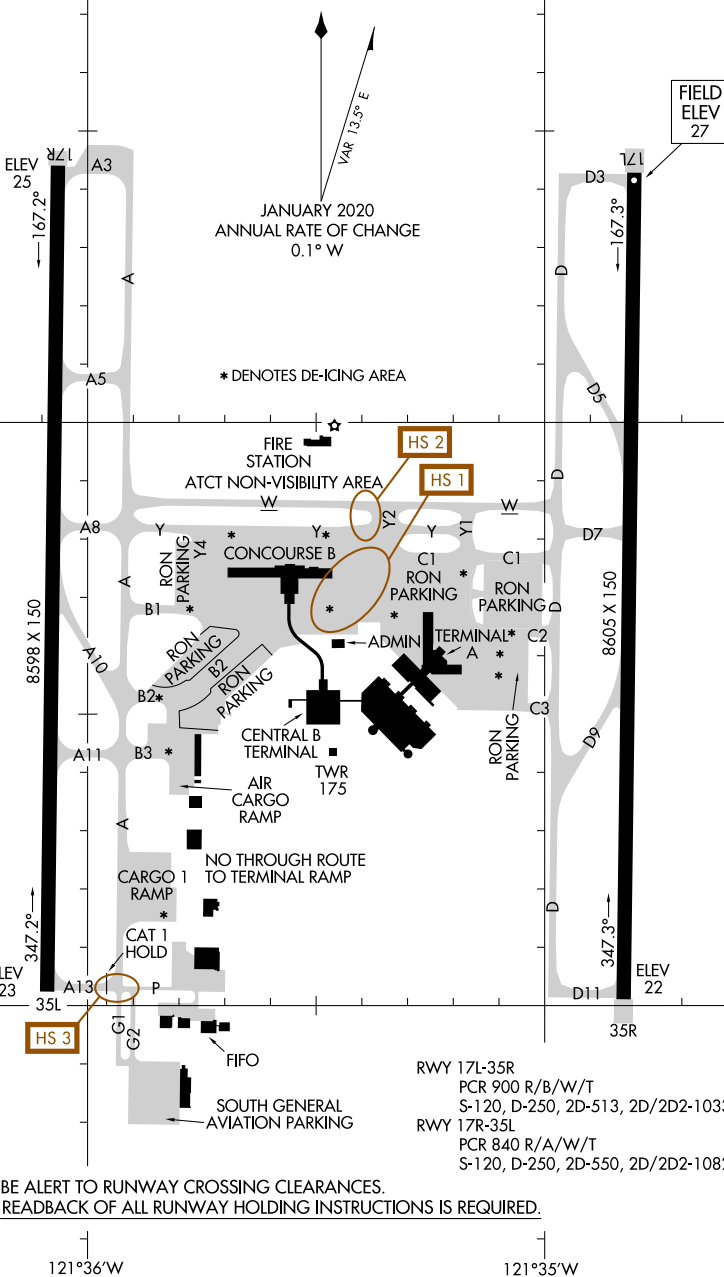

24361
AIRPORT DIAGRAM

SACRAMENTO INTL (SMF)
 SACRAMENTO, CALIFORNIA

AL-5490 (FAA)

D-ATIS
 126.75
 CAPITOL TOWER
 125.7 256.7
 GND CON
 121.7
 CLNC DEL
 121.1 256.7
 CPDLC
 PDC

SW-2, 20 MAR 2025 to 17 APR 2025

SW-2, 20 MAR 2025 to 17 APR 2025