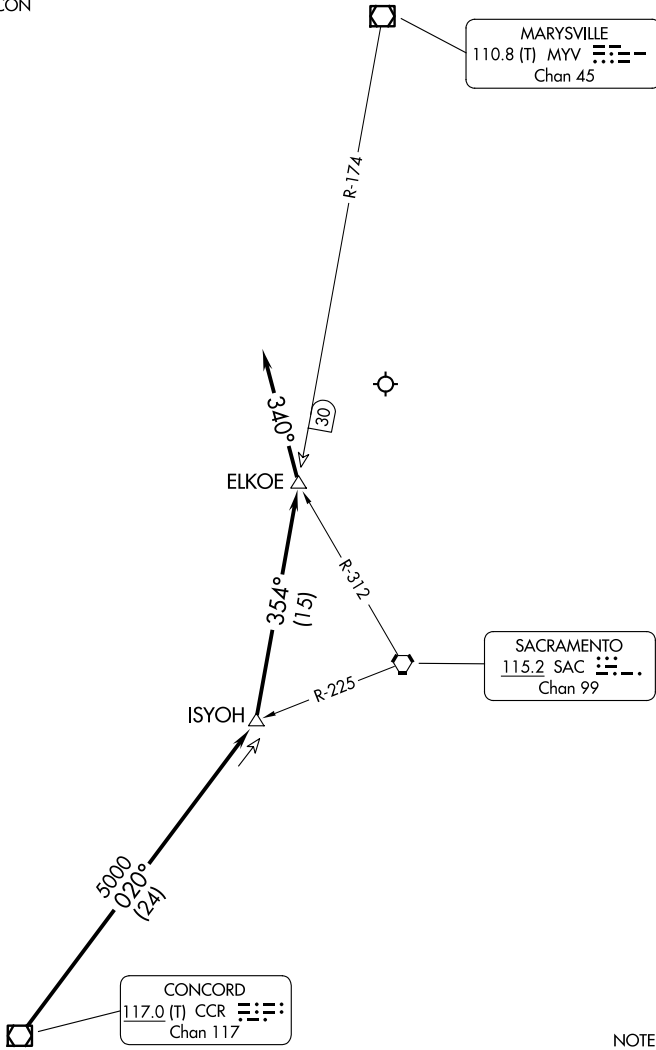

(CCR.CCR2) 24025

CONCORD TWO ARRIVAL

AL-5490 (FAA)

SACRAMENTO INTL (SMF)
SACRAMENTO, CALIFORNIA

NORCAL APP CON
125.25 257.9

SW-2, 20 MAR 2025 to 17 APR 2025

SW-2, 20 MAR 2025 to 17 APR 2025

NOTE: Chart not to scale.

ARRIVAL ROUTE DESCRIPTION

From over CCR VOR/DME via CCR R-020 to ISYOH INT, then via MYV R-174 to ELKOE INT, then on heading 340°. Expect RADAR vectors to final approach course.

CONCORD TWO ARRIVAL
(CCR.CCR2) 15NOV12