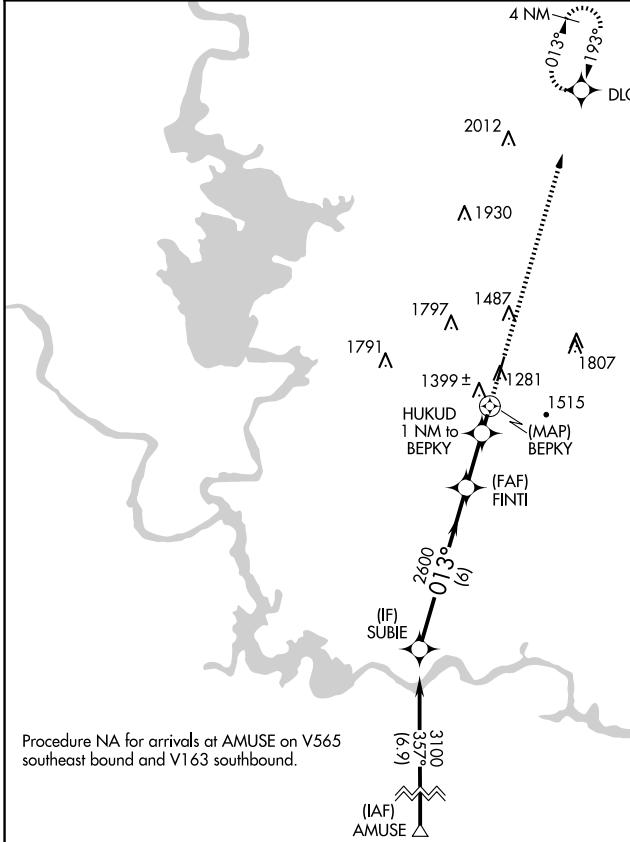

APP CRS 013°	Rwy Idg TDZE Apt Elev	5001 1269 1283
------------------------	-----------------------------	---

RNAV (GPS) RWY 1

BURNET MUNI/KATE CRADDOCK FLD (BMQ)

RNP APCH - GPS.

⚠ Rwy 1 helicopter visibility reduction below 3/4 SM NA. When local altimeter setting not received, use Lago Vista altimeter setting and increase all MDA 60 feet.

MISSED APPROACH: Climb to 3500 direct DLORA and hold.

ASOS
119.925

HOUSTON CENTER
132.35 317.5

UNICOM
122.8 (CTAF) 0

CATEGORY	A	B	C	D
LNAV MDA	1660-1¼	391 (400-1¼)		NA

SC-3, 20 MAR 2025 to 17 APR 2025

SC-3, 20 MAR 2025 to 17 APR 2025