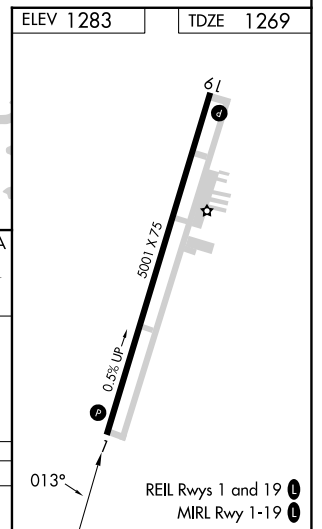

APP CRS 013°	Rwy Idg TDZE Apt Elev	5001 1269 1283
------------------------	-----------------------------	---

RNAV (GPS) RWY 1

BURNET MUNI/KATE CRADDOCK FLD (BMQ)

RNP APCH - GPS.

⚠ Rwy 1 helicopter visibility reduction below 3/4 SM NA. When local altimeter setting not received, use Lago Vista altimeter setting and increase all MDA 60 feet.

MISSED APPROACH: Climb to 3500 direct DLORA and hold.

ASOS
119.925

HOUSTON CENTER
132.35 317.5

UNICOM
122.8 (CTAF) 0

CATEGORY	A	B	C	D
LNAV MDA	1660-1¼	391 (400-1¼)		NA

SC-3, 20 MAR 2025 to 17 APR 2025

SC-3, 20 MAR 2025 to 17 APR 2025