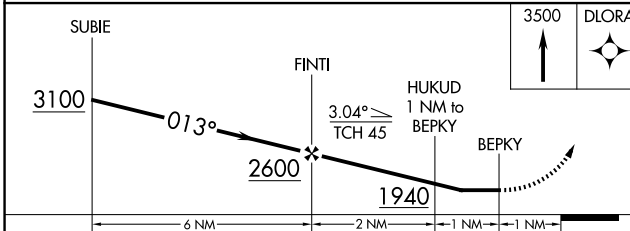

APP CRS 013°	Rwy Idg TDZE Apt Elev	5001 1269 1283
------------------------	-----------------------------	---

RNAV (GPS) RWY 1

BURNET MUNI/KATE CRADDOCK FLD (BMQ)

RNP APCH - GPS.

⚠ Rwy 1 helicopter visibility reduction below 3/4 SM NA. When local altimeter setting not received, use Lago Vista altimeter setting and increase all MDA 60 feet.

MISSED APPROACH: Climb to 3500 direct DLORA and hold.

ASOS
119.925

HOUSTON CENTER
132.35 317.5

UNICOM
122.8 (CTAF) 0

CATEGORY	A	B	C	D
LNAV MDA	1660-1¼	391 (400-1¼)		NA

SC-3, 20 MAR 2025 to 17 APR 2025

SC-3, 20 MAR 2025 to 17 APR 2025