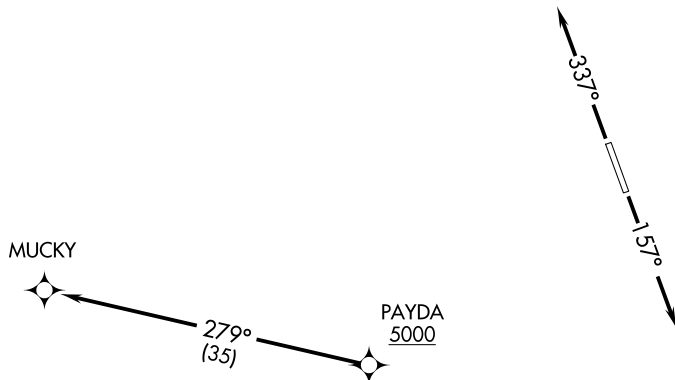

(MUCKY3.MUCKY) 22027

AL-6111 (FAA)

LAGO VISTA TX/RUSTY ALLEN (RYW)

LAGO VISTA, TEXAS

# MUCKY THREE DEPARTURE (RNAV)

AWOS-3PT  
119.375  
UNICOM (CTAF)  
122.725  
AUSTIN DEP CON  
119.0 370.85

**TOP ALTITUDE:  
ASSIGNED BY ATC**

TAKEOFF MINIMUMS:  
Rwys 15, 33: Standard.

NOTE: RADAR required.  
NOTE: DME/DME/IRU or GPS required.  
NOTE: RNAV 1.

NOTE: Chart not to scale.

## DEPARTURE ROUTE DESCRIPTION

TAKEOFF RUNWAY 15: Climb on heading 157° or as assigned by ATC for vectors to cross PAYDA at or above 5000, thence....

TAKEOFF RUNWAY 33: Climb on heading 337° or as assigned by ATC for vectors to cross PAYDA at or above 5000, thence....