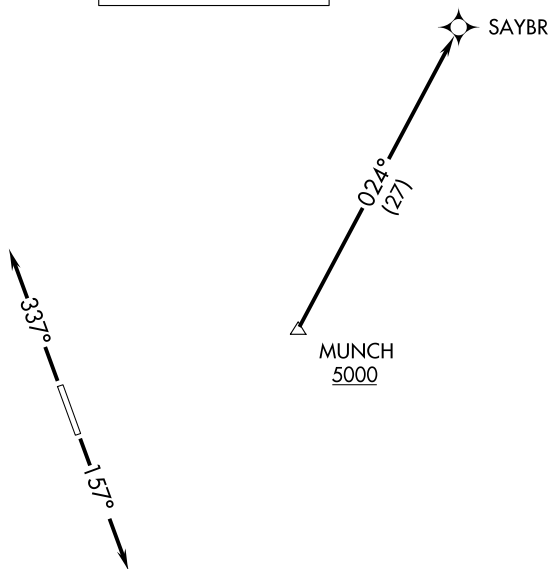

(SAYBR3.SAYBR) 22027

SAYBR THREE DEPARTURE (RNAV)

AL-6111 (FAA)

LAGO VISTA TX/RUSTY ALLEN (RYW)

LAGO VISTA, TEXAS

AWOS-3PT
119.375
UNICOM (CTAF)
122.725
AUSTIN DEP CON
119.0 370.85

**TOP ALTITUDE:
ASSIGNED BY ATC**

- NOTE: RADAR required.
- NOTE: DME/DME/IRU or GPS required.
- NOTE: RNAV 1.
- NOTE: For DFW terminal area arrivals at FL230 or below only.

TAKEOFF MINIMUMS

Rwys 15, 33: Standard.

NOTE: Chart not to scale.

DEPARTURE ROUTE DESCRIPTION

TAKEOFF RUNWAY 15: Climb on heading 157° or as assigned by ATC for vectors to cross MUNCH at or above 5000, thence....

TAKEOFF RUNWAY 33: Climb on heading 337° or as assigned by ATC for vectors to cross MUNCH at or above 5000, thence....

... on track 024° to SAYBR. Maintain altitude assigned by ATC.
Expect filed altitude 10 minutes after departure.

SAYBR THREE DEPARTURE (RNAV)

(SAYBR3.SAYBR) 22APR21

LAGO VISTA, TEXAS

LAGO VISTA TX/RUSTY ALLEN (RYW)