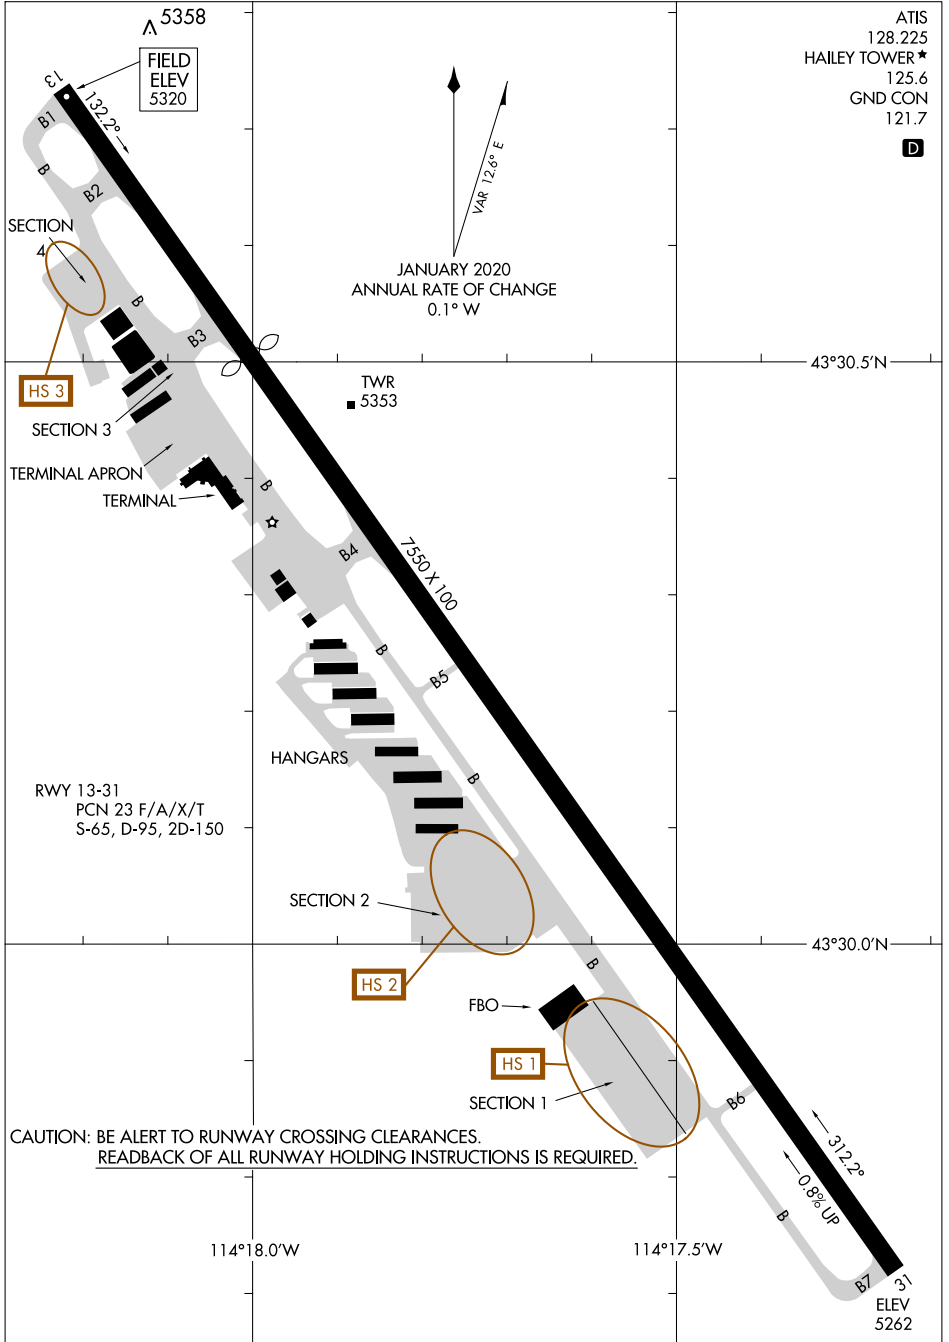

21112

AIRPORT DIAGRAM

AL-6239 (FAA)

FRIEDMAN MEML (SUN)

HAILEY, IDAHO

NW-1, 20 MAR 2025 to 17 APR 2025

NW-1, 20 MAR 2025 to 17 APR 2025

AIRPORT DIAGRAM