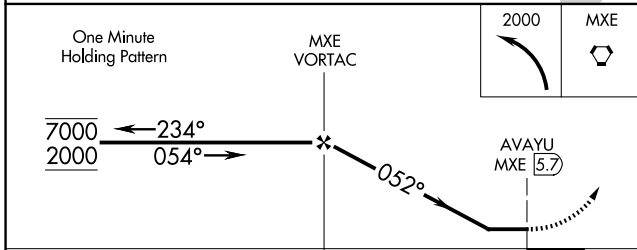

VORTAC MXE 113.2 Chan 79	APP CRS 052°	Rwy Idg TDZE Apt Elev	N/A N/A 465
---------------------------------------	------------------------	-----------------------------	--

VOR-A
BRANDYWINE RGNL (OQN)

⚠ When local altimeter setting not received, use Coatesville altimeter setting and increase all MDA's 60 feet.

MISSED APPROACH: Climbing left turn to 2000 direct MXE VORTAC and hold.

AWOS-3T 121.4	PHILADELPHIA APP CON 124.35 319.15	CLNC DEL 125.6	UNICOM 123.075 (CTAF)
-------------------------	--	--------------------------	---------------------------------

CATEGORY	A	B	C	D	FAF to MAP 5.7 NM					
	CIRCLING	1080-1	615 (700-1)	NA	Knots	60	90	120	150	180
					Min:Sec	5:42	3:48	2:51	2:17	1:54

NE-4, 20 MAR 2025 to 17 APR 2025

NE-4, 20 MAR 2025 to 17 APR 2025