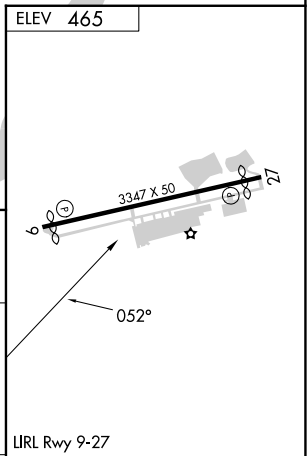

MISSED APPROACH: Climbing left turn to 2000 direct MXE VORTAC and hold.

AWOS-3T 121.4	PHILADELPHIA APP CON 124.35 319.15	CLNC DEL 125.6	UNICOM 123.075 (CTAF)
-------------------------	--	--------------------------	---------------------------------

CATEGORY	A	B	C	D	FAF to MAP 5.7 NM					
	CIRCLING	1080-1	615 (700-1)	NA	Knots	60	90	120	150	180
					Min:Sec	5:42	3:48	2:51	2:17	1:54

NE-4, 20 MAR 2025 to 17 APR 2025

NE-4, 20 MAR 2025 to 17 APR 2025