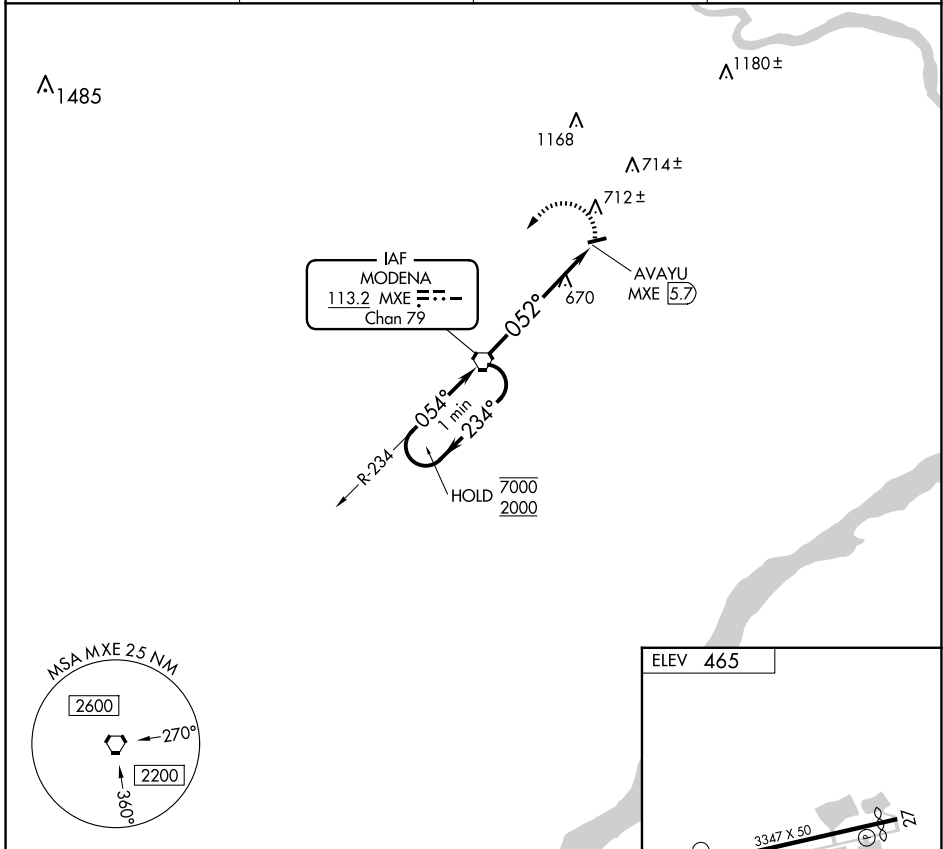

VORTAC MXE 113.2 Chan 79	APP CRS 052°	Rwy Idg TDZE Apt Elev	N/A N/A 465
---------------------------------------	------------------------	-----------------------------	--

VOR-A
BRANDYWINE RGNL (OQN)

⚠ When local altimeter setting not received, use Coatesville altimeter setting and increase all MDA's 60 feet.

MISSED APPROACH: Climbing left turn to 2000 direct MXE VORTAC and hold.

AWOS-3T 121.4	PHILADELPHIA APP CON 124.35 319.15	CLNC DEL 125.6	UNICOM 123.075 (CTAF)
-------------------------	--	--------------------------	---------------------------------

CATEGORY	A	B	C	D	FAF to MAP 5.7 NM					
	CIRCLING	1080-1	615 (700-1)	NA	Knots	60	90	120	150	180
					Min:Sec	5:42	3:48	2:51	2:17	1:54

NE-4, 20 MAR 2025 to 17 APR 2025

NE-4, 20 MAR 2025 to 17 APR 2025