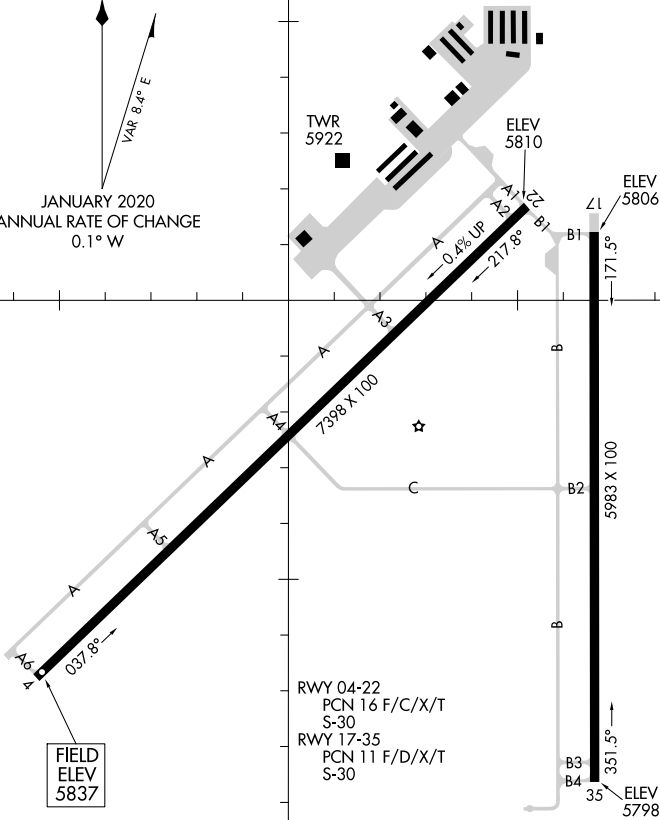

AIRPORT DIAGRAM

AL-6859 (FAA)

DOUBLE EAGLE II (A/E/G)
ALBUQUERQUE, NEW MEXICO

ATIS
 119.025
 DOUBLE EAGLE II*
 120.15
 GND CON
 121.625
 CLNC DEL
 124.8 (When twr closed)

SW-1, 20 MAR 2025 to 17 APR 2025

SW-1, 20 MAR 2025 to 17 APR 2025

CAUTION: BE ALERT TO RUNWAY CROSSING CLEARANCES.
READBACK OF ALL RUNWAY HOLDING INSTRUCTIONS IS REQUIRED.

106°48'W

106°47'W

AIRPORT DIAGRAM

ALBUQUERQUE, NEW MEXICO
DOUBLE EAGLE II (A/E/G)