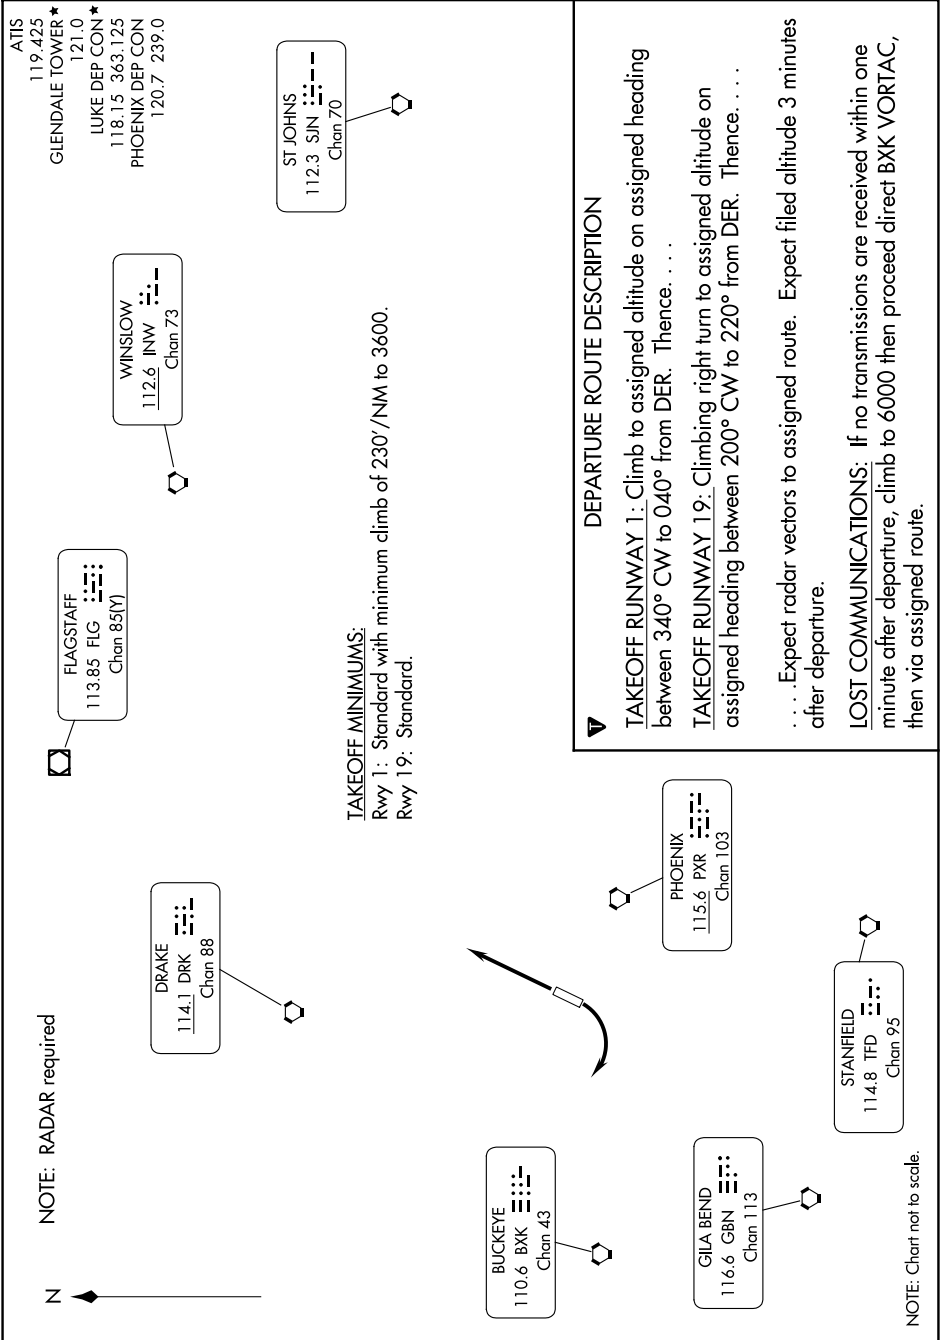

# GLENDALE ONE DEPARTURE

AL-6915 (FAA)

GLENDALE RGNL (GJT)  
GLENDALE, ARIZONA

SW-4, 20 MAR 2025 to 17 APR 2025

SW-4, 20 MAR 2025 to 17 APR 2025

# GLENDALE ONE DEPARTURE

GLENDALE, ARIZONA  
GLENDALE RGNL (GJT)