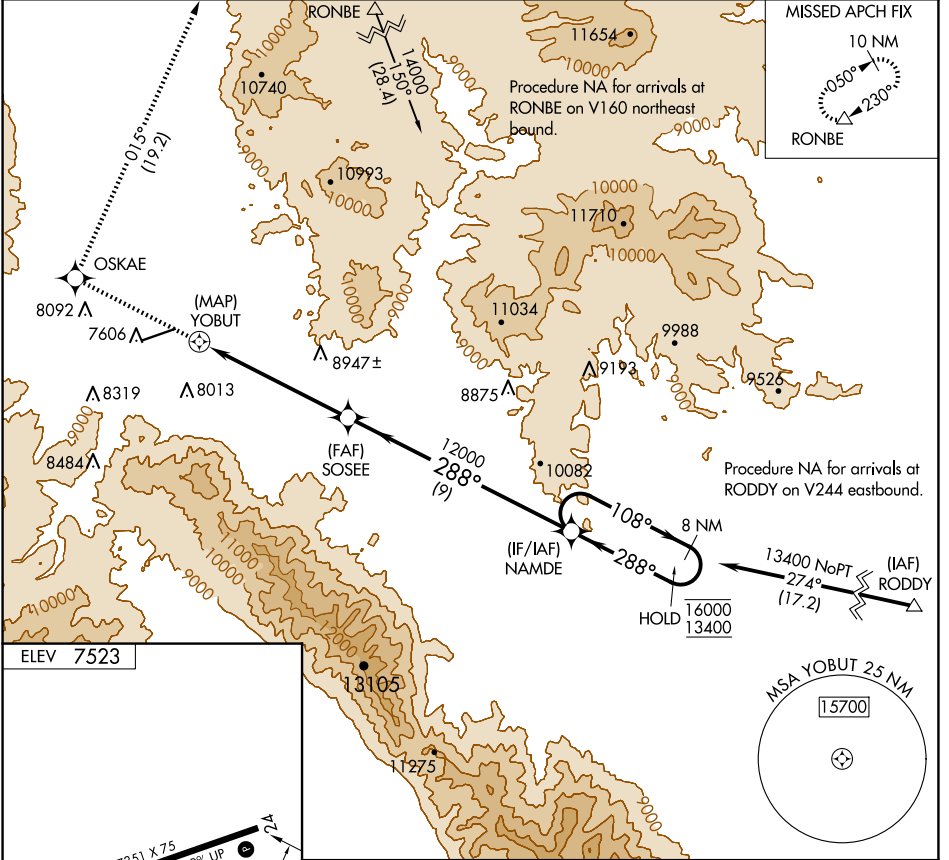

APP CRS 288°	Rwy Idg TDZE Apt Elev	N/A N/A 7523
------------------------	-----------------------------	---------------------------

RNAV (GPS)-A

SALIDA/HARRIETT ALEXANDER FLD (A.NK)

RNP APCH.	MISSED APPROACH: Climb to 16200 direct OSKAE and on track 015° to RONBE and hold, continue climb-in-hold to 16200.
<p>▼ Circling to Rwy 6 NA at night.</p> <p>▲ When local altimeter setting not received, procedure NA.</p>	

AWOS-3PT 133.85	DENVER CENTER 128.375 379.95	UNICOM 122.7 (CTAF)
---------------------------	--	-------------------------------

CATEGORY	A	B	C	D
CIRCLING	9720-1¼ 2197 (2200-1¼)	9720-1½ 2197 (2200-1½)	NA	

SW-1, 20 MAR 2025 to 17 APR 2025

SW-1, 20 MAR 2025 to 17 APR 2025