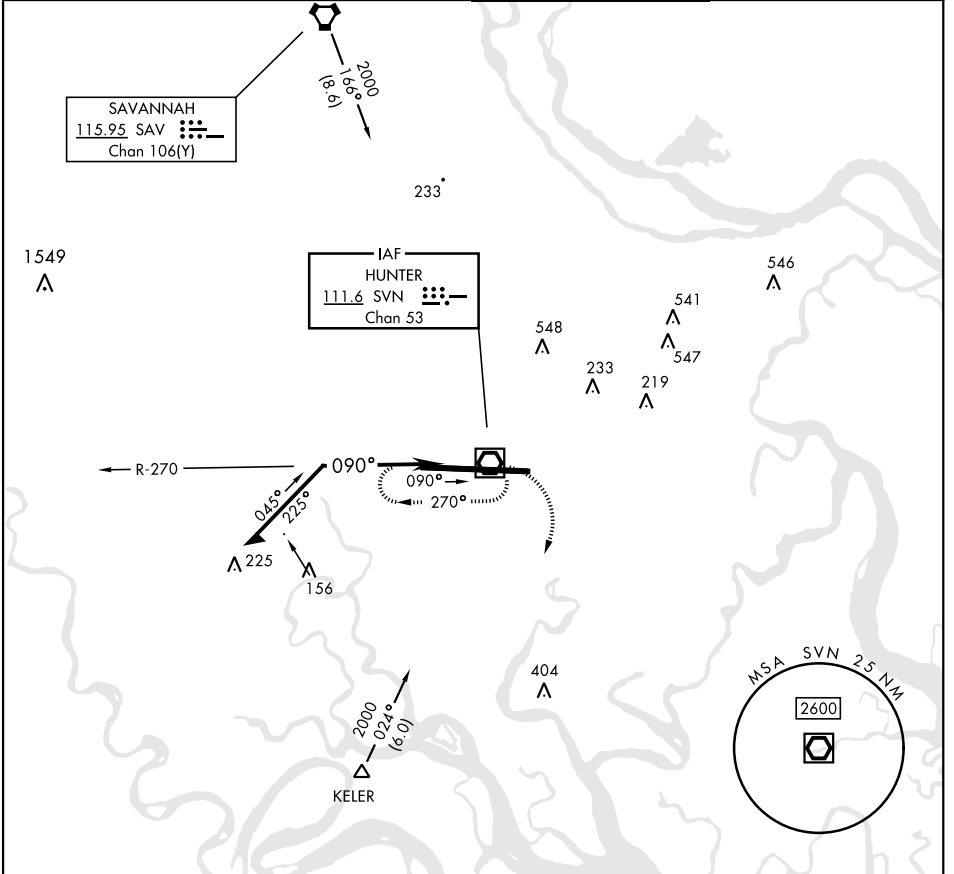

SAVANNAH, GEORGIA

COPTER VOR RWY 10

SVN VOR/DME 111.6 Chan 53	APCH CRS 090°	Rwy Idg 11,393 THRE 17 Arprt Elev 41
---	-------------------------	---

[USA]

HUNTER AAF (KSVN)

M MISSED APPROACH: Climbing right turn to 1300 via SVN VOR/DME R-195, then climbing right turn to 2000 direct SVN and hold.

ATIS ★ 127.525 323.125	SAVANNAH APP CON ★ 120.4 353.775	TOWER ★ 124.975 (CTAF) 279.575	GND CON ★ 121.8 291.675
----------------------------------	--	--	-----------------------------------

Remain within 5 NM	SVN VOR/DME	1300	2000	SVN	ELEV 41	THRE 17
		SVN R-195				184
CATEGORY	COPTER					
S-10	540-½		523	(500-½)		
					REIL Rwy 10	HIRL Rwy 10-28

SAVANNAH, GEORGIA

32°01'N-81°09'W

HUNTER AAF (KSVN)

Orig A 20OCT11

COPTER VOR RWY 10

SE-4, 17 APR 2025 to 15 MAY 2025

SE-4, 17 APR 2025 to 15 MAY 2025