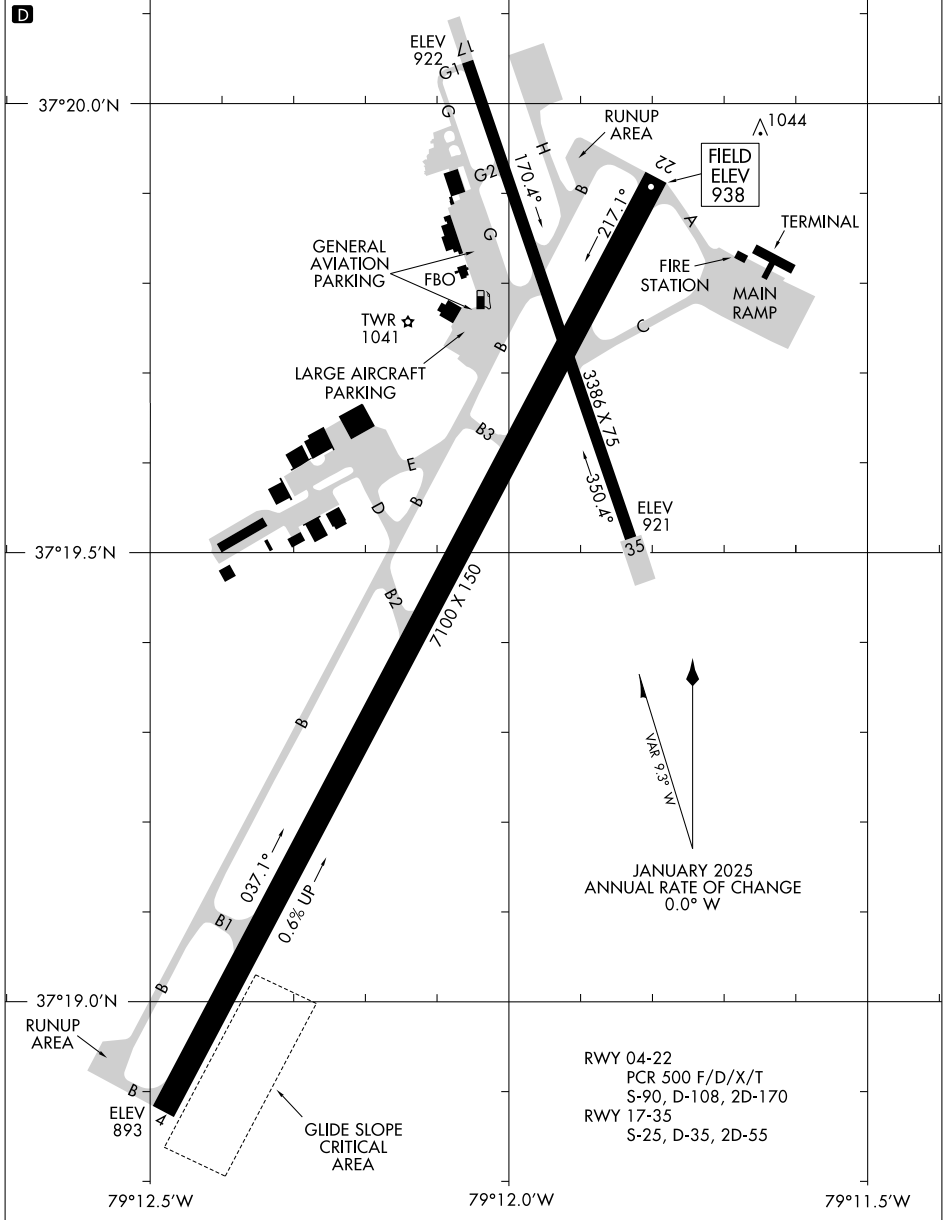

25107

# AIRPORT DIAGRAM

LYNCHBURG RGNL/PRESTON GLENN FLD (LYH)  
AL-499 (FAA)  
LYNCHBURG, VIRGINIA

ATIS  
119.8  
LYNCHBURG TOWER\*  
127.65 257.8  
GND CON  
121.9

CAUTION: BE ALERT TO RUNWAY CROSSING CLEARANCES.  
READBCK OF ALL RUNWAY HOLDING INSTRUCTIONS IS REQUIRED.

NE-3, 17 APR 2025 to 15 MAY 2025

NE-3, 17 APR 2025 to 15 MAY 2025