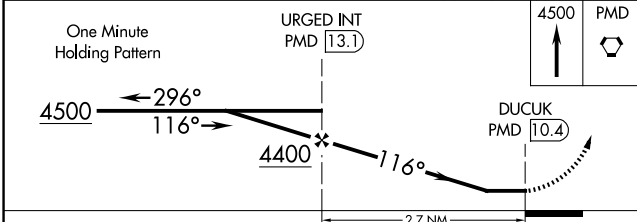

CATEGORY	A	B	C	D	FAF to MAP 2.7 NM					
CIRCLING	3320-1¼ 969 (1000-1¼)	3320-1½ 969 (1000-1½)	3320-3	969 (1000-3)	Knots	60	90	120	150	180
					Min:Sec	2:42	1:48	1:21	1:05	0:54

VOR-B