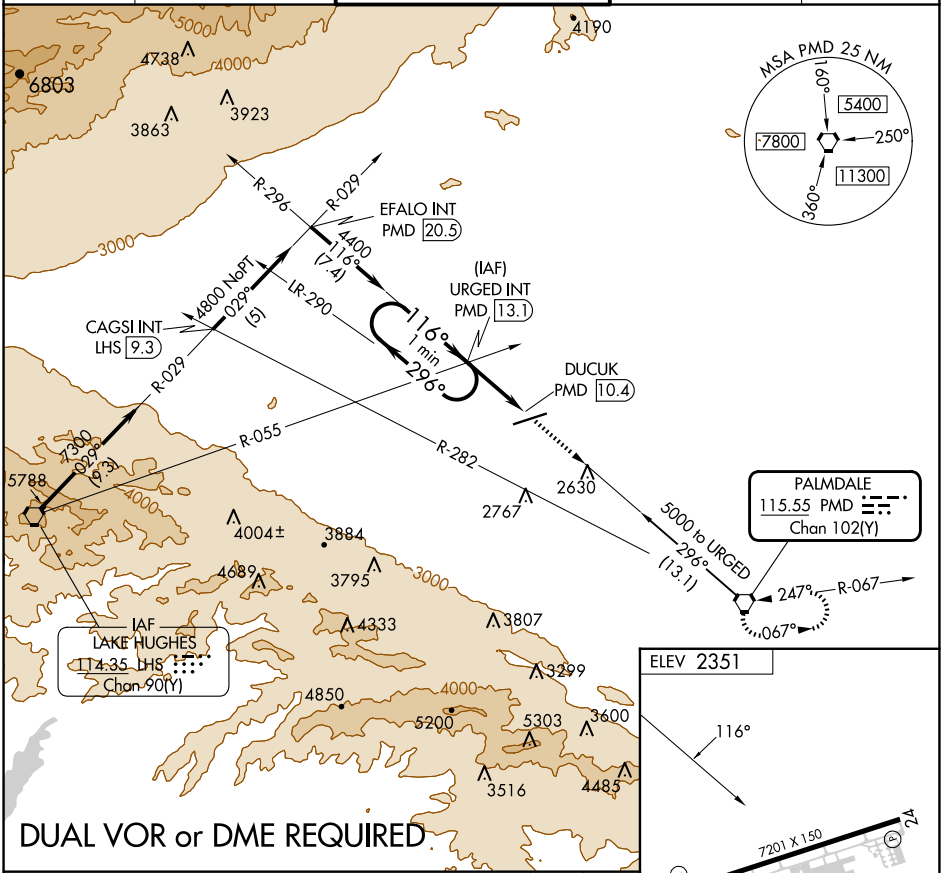

VORTAC PMD 115.55 Chan 102(Y)	APP CRS 116°	Rwy Idg TDZE Apt Elev N/A N/A 2351
---	------------------------	--

VOR-B

GENERAL WM J FOX AIRFIELD (WJF)

MISSED APPROACH: Climb to 4500 direct PMD VORTAC and hold.

ATIS 126.3	JOSHUA APP CON 126.1 290.3	FOX TOWER * 118.525 (CTAF) 256.9	GND CON 121.7 256.9	UNICOM 122.95
----------------------	--------------------------------------	--	-------------------------------	-------------------------

SW-3, 17 APR 2025 to 15 MAY 2025

SW-3, 17 APR 2025 to 15 MAY 2025

CATEGORY	A	B	C	D	FAF to MAP 2.7 NM					
CIRCLING	3320-1¼ 969 (1000-1¼)	3320-1½ 969 (1000-1½)	3320-3	969 (1000-3)	Knots	60	90	120	150	180
					Min:Sec	2:42	1:48	1:21	1:05	0:54

VOR-B