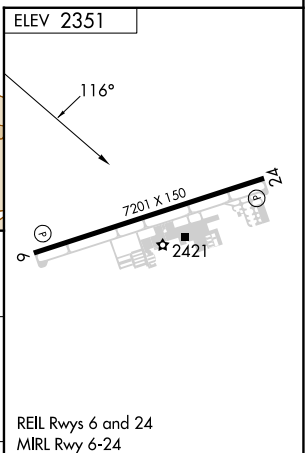

VORTAC PMD 115.55 Chan 102(Y)	APP CRS 116°	Rwy Idg TDZE Apt Elev N/A N/A 2351
---	------------------------	--

VOR-B

GENERAL WM J FOX AIRFIELD (WJF)

MISSED APPROACH: Climb to 4500 direct PMD VORTAC and hold.

SW-3, 17 APR 2025 to 15 MAY 2025

SW-3, 17 APR 2025 to 15 MAY 2025

CATEGORY	A	B	C	D	FAF to MAP 2.7 NM					
CIRCLING	3320-1¼ 969 (1000-1¼)	3320-1½ 969 (1000-1½)	3320-3	969 (1000-3)	Knots	60	90	120	150	180
					Min:Sec	2:42	1:48	1:21	1:05	0:54