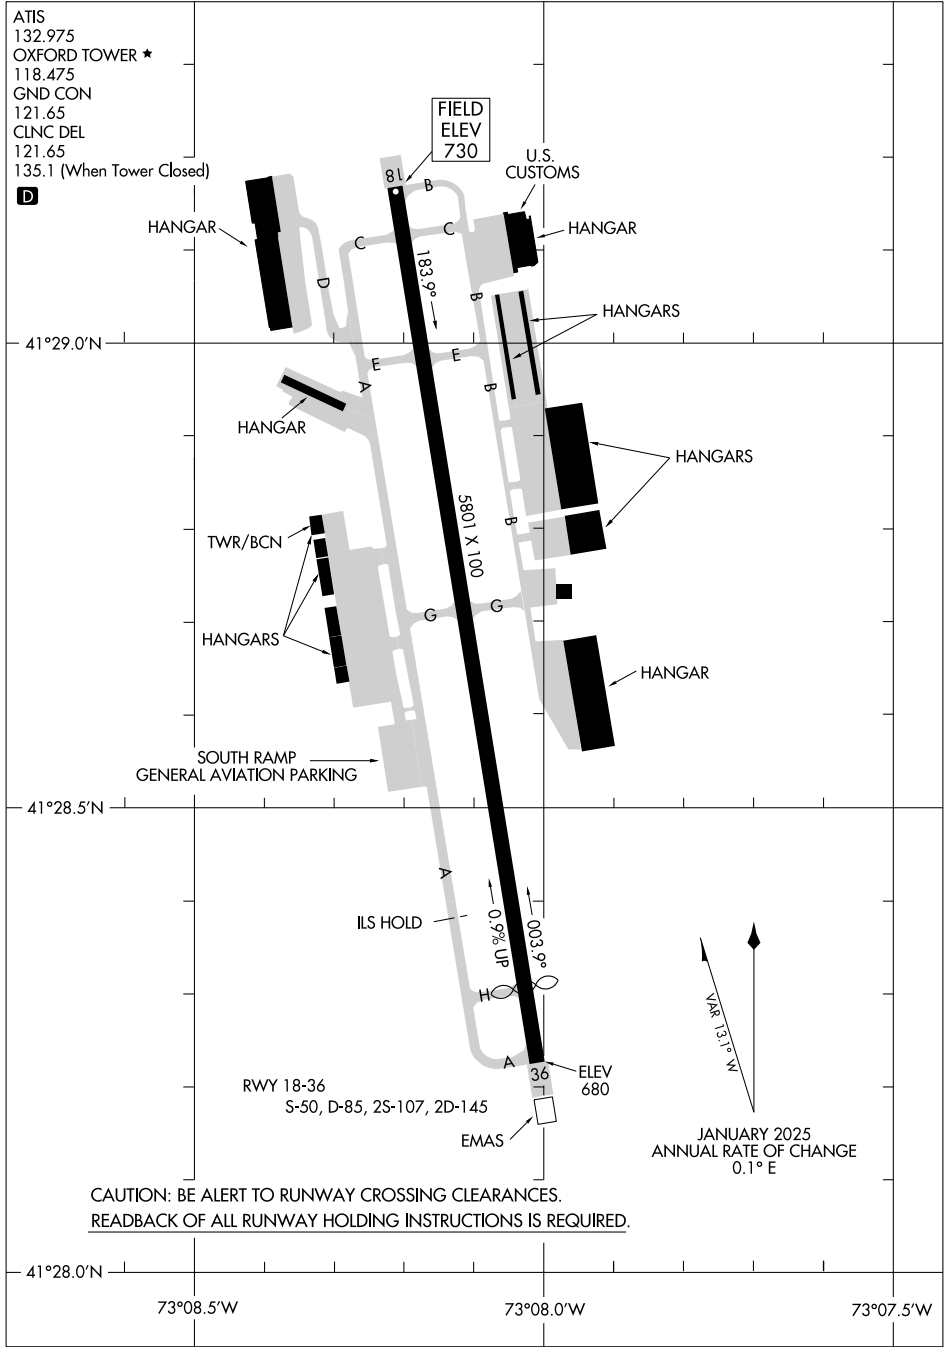

25107

AIRPORT DIAGRAM

AL-5785 (FAA)

WATERBURY-OXFORD (OXC)
OXFORD, CONNECTICUT

ATIS
 132.975
 OXFORD TOWER ★
 118.475
 GND CON
 121.65
 CLNC DEL
 121.65
 135.1 (When Tower Closed)

D

NE-1, 17 APR 2025 to 15 MAY 2025

NE-1, 17 APR 2025 to 15 MAY 2025

AIRPORT DIAGRAM

25107

OXFORD, CONNECTICUT
WATERBURY-OXFORD (OXC)