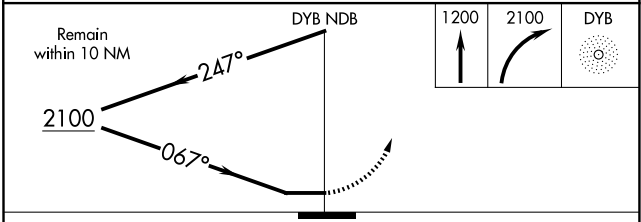

⚠ NA Circling Rwy 24 NA at night.
Rwy 6 helicopter visibility reduction below 3/4 SM NA.

MISSED APPROACH: Climb to 2100 then climbing right turn to 2100 direct DYB NDB and hold.

AWOS-3 119.575	CHARLESTON APP CON 120.7 306.925	UNICOM 123.0 (CTAF) 0
--------------------------	--	---------------------------------

SE-2, 17 APR 2025 to 15 MAY 2025

SE-2, 17 APR 2025 to 15 MAY 2025

ELEV 56	TDZE 53
---------	---------

CATEGORY	A	B	C	D
S-6	880-1 827 (900-1)	880-1¼ 827 (900-1¼)	880-2½ 827 (900-2½)	NA
C CIRCLING	880-1¼	824 (900-1¼)	880-2½ 824 (900-2½)	NA