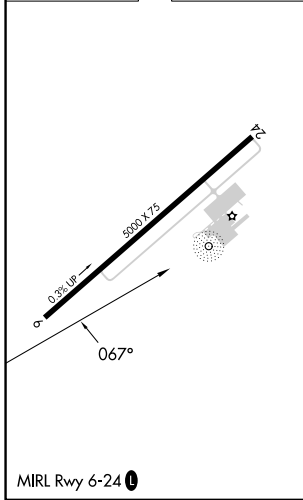

⚠ NA Circling Rwy 24 NA at night.
Rwy 6 helicopter visibility reduction below 3/4 SM NA.

MISSED APPROACH: Climb to 2100 then climbing right turn to 2100 direct DYB NDB and hold.

AWOS-3 119.575	CHARLESTON APP CON 120.7 306.925	UNICOM 123.0 (CTAF) 0
--------------------------	--	---------------------------------

SE-2, 17 APR 2025 to 15 MAY 2025

SE-2, 17 APR 2025 to 15 MAY 2025

ELEV 56	TDZE 53
---------	---------

CATEGORY	A	B	C	D
S-6	880-1 827 (900-1)	880-1¼ 827 (900-1¼)	880-2½ 827 (900-2½)	NA
C CIRCLING	880-1¼	824 (900-1¼)	880-2½ 824 (900-2½)	NA