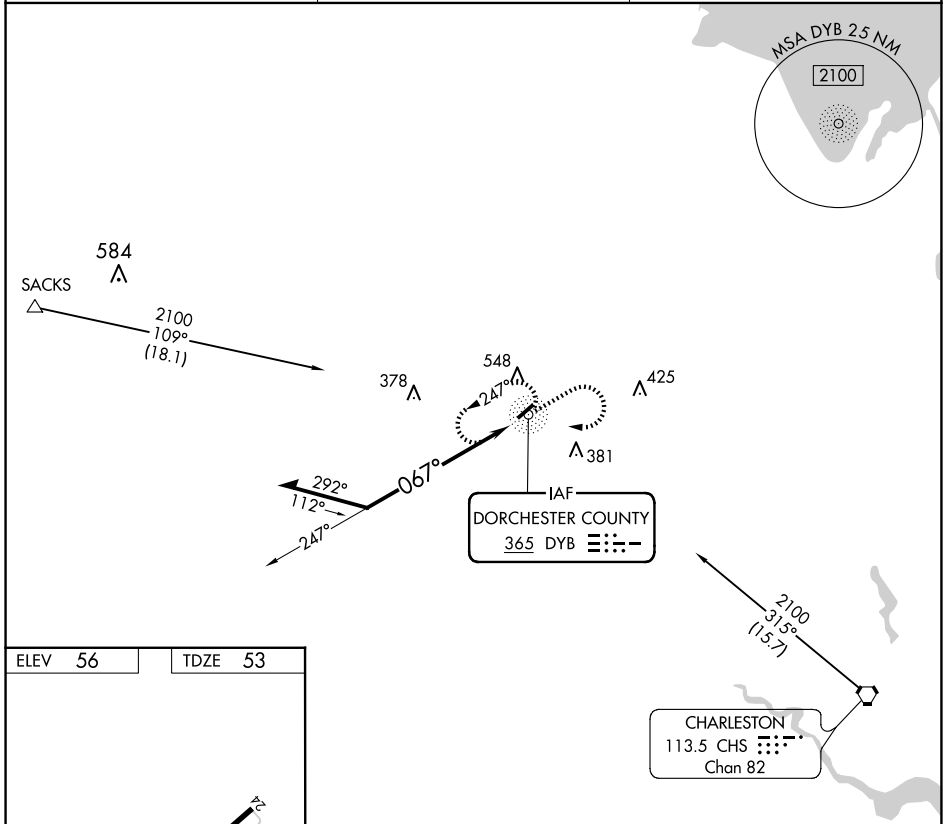

NDB DYB 365	APP CRS 067°	Rwy ldg TDZE Apt Elev	5000 53 56
-----------------------	------------------------	-----------------------------	---------------------------------------

NDB RWY 6
SUMMERVILLE (DYB)

⚠ NA Circling Rwy 24 NA at night.
Rwy 6 helicopter visibility reduction below 3/4 SM NA.

MISSED APPROACH: Climb to 2100 then climbing right turn to 2100 direct DYB NDB and hold.

AWOS-3 119.575	CHARLESTON APP CON 120.7 306.925	UNICOM 123.0 (CTAF) 0
--------------------------	--	---------------------------------

SE-2, 17 APR 2025 to 15 MAY 2025

SE-2, 17 APR 2025 to 15 MAY 2025

ELEV 56	TDZE 53
---------	---------

CATEGORY	A	B	C	D
S-6	880-1 827 (900-1)	880-1¼ 827 (900-1¼)	880-2½ 827 (900-2½)	NA
C CIRCLING	880-1¼	824 (900-1¼)	880-2½ 824 (900-2½)	NA