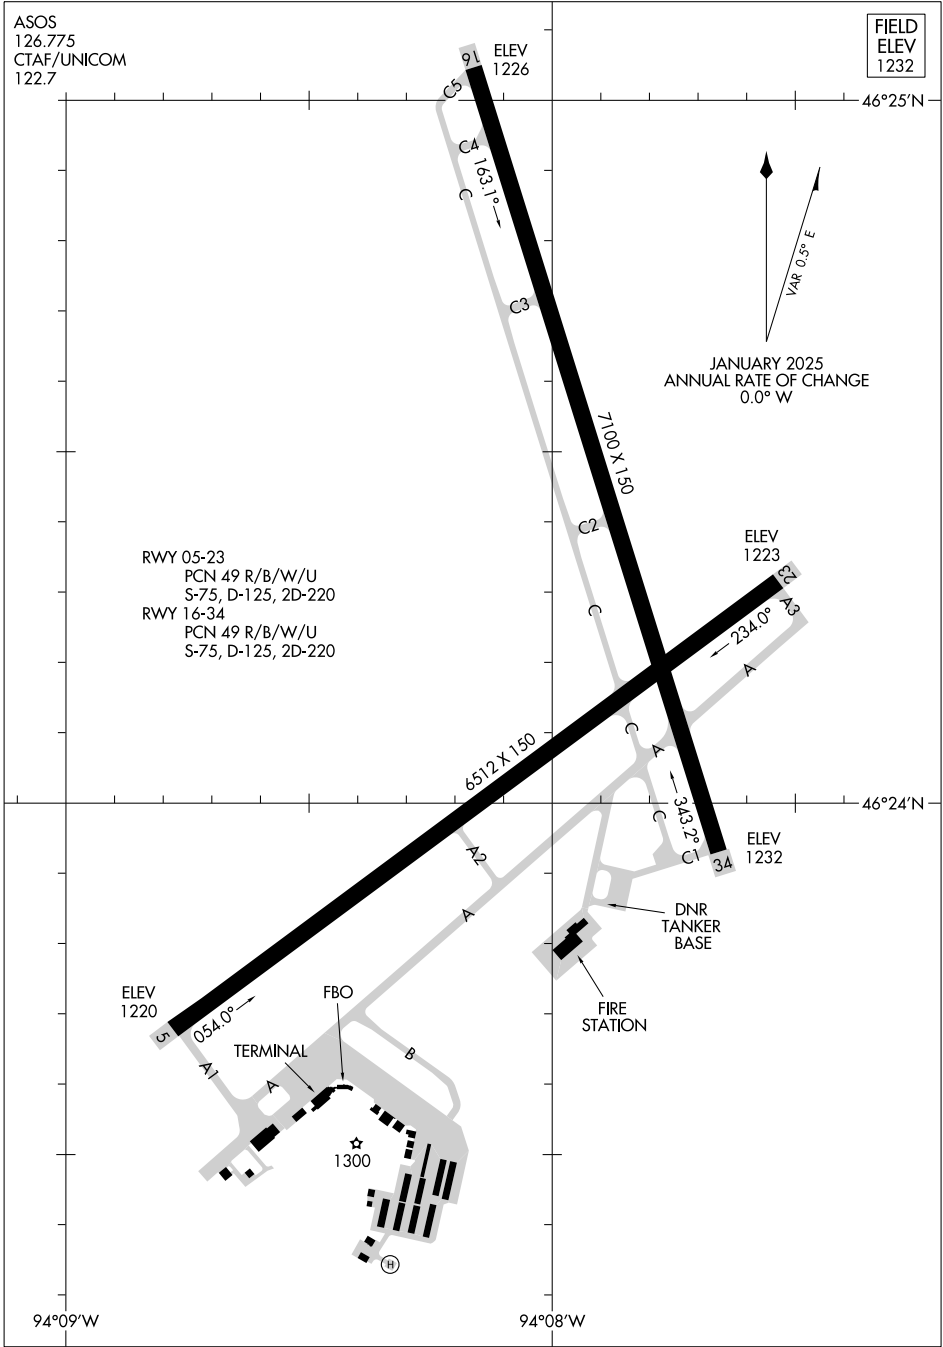

25107

AIRPORT DIAGRAM

AL-5182 (FAA)

BRAINERD LAKES RGNL (B.R.D)

BRAINERD, MINNESOTA

ASOS
126.775
CTAF/UNICOM
122.7

FIELD
ELEV
1232

NC-1, 12 JUN 2025 to 10 JUL 2025

NC-1, 12 JUN 2025 to 10 JUL 2025

AIRPORT DIAGRAM

25107

BRAINERD, MINNESOTA

BRAINERD LAKES RGNL (B.R.D)