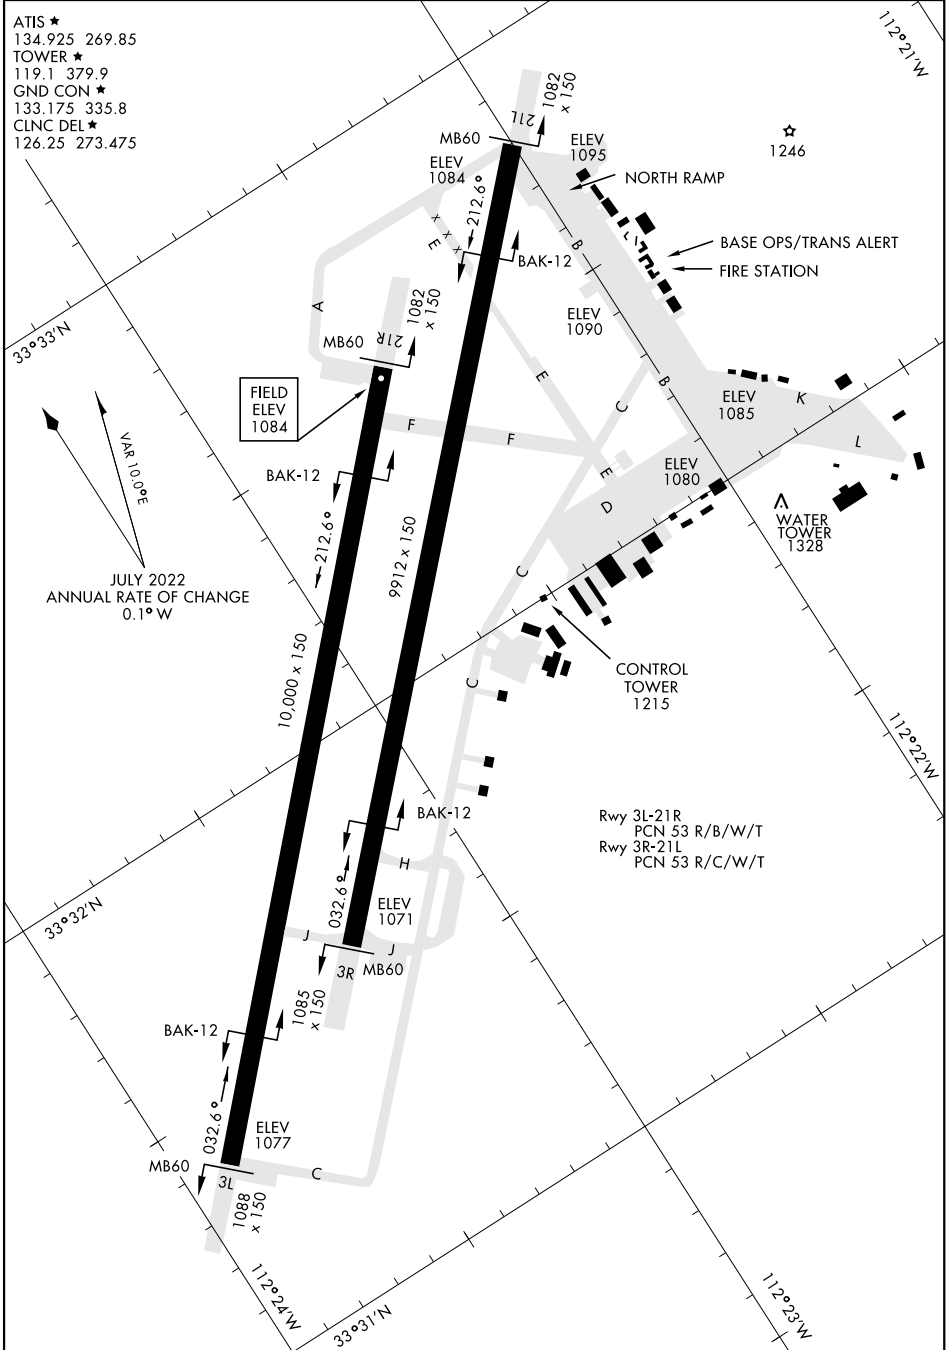

AIRPORT DIAGRAM

[USAF]

LUKE AFB (KLUF)

GLENDALE, ARIZONA

ATIS ★
 134.925 269.85
 TOWER ★
 119.1 379.9
 GND CON ★
 133.175 335.8
 CLNC DEL ★
 126.25 273.475

SW-4, 27 NOV 2025 to 25 DEC 2025

SW-4, 27 NOV 2025 to 25 DEC 2025

AIRPORT DIAGRAM

GLENDALE, ARIZONA

LUKE AFB (KLUF)