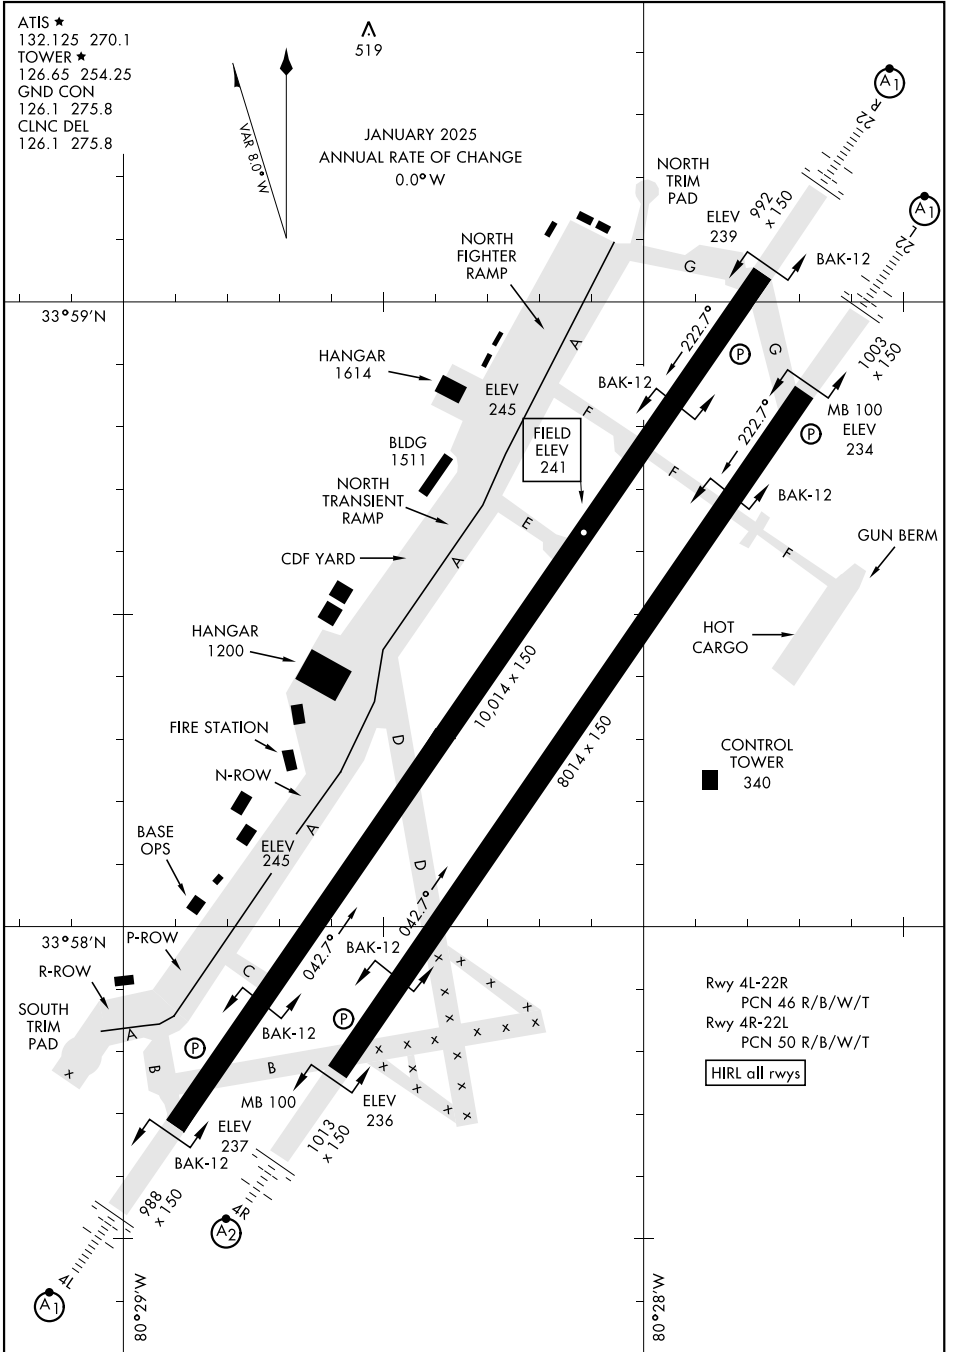

AIRPORT DIAGRAM

[USAF]

SHAW AFB (KSSC)
SUMTER, SOUTH CAROLINA

ATIS ★
 132.125 270.1
 TOWER ★
 126.65 254.25
 GND CON
 126.1 275.8
 CLNC DEL
 126.1 275.8

JANUARY 2025
 ANNUAL RATE OF CHANGE
 0.0° W

M
 519

SE-2, 27 NOV 2025 to 25 DEC 2025

SE-2, 27 NOV 2025 to 25 DEC 2025

AIRPORT DIAGRAM

SHAW AFB (KSSC)
SUMTER, SOUTH CAROLINA

Rwy 4L-22R
 PCN 46 R/B/W/T
 Rwy 4R-22L
 PCN 50 R/B/W/T
 HIRL all rwys