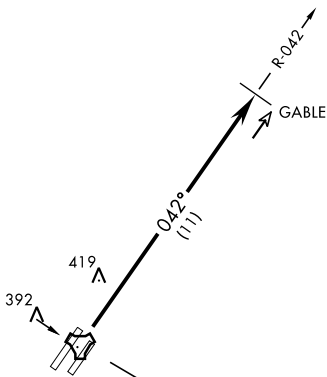

GABLE-FOUR DEPARTURE (GABLE4.GABLE)

SHAW AFB (KSSC)
SUMTER, SOUTH CAROLINA

ATIS ★ 132.125 270.1
TOWER ★
126.65 254.25
DEP CON ★
125.4 318.1
JACKSONVILLE CENTER
124.7 298.9

[USAF]

△ 1573

SHAW
Chan 38 SSC 

RWY 4R, Terrain 0 ft inward of DER, 500 ft left of centerline, 236 ft MSL.

EMERG SAFE ALT 100 NM 3800

DEPARTURE ROUTE DESCRIPTION

TAKEOFF RWY 4R/L: Climbing to 2000, intercept SSC TACAN R-042 until SSC 11 DME, then as directed by ATC.

GABLE-FOUR DEPARTURE (GABLE4.GABLE)

SUMTER, SOUTH CAROLINA
SHAW AFB (KSSC)