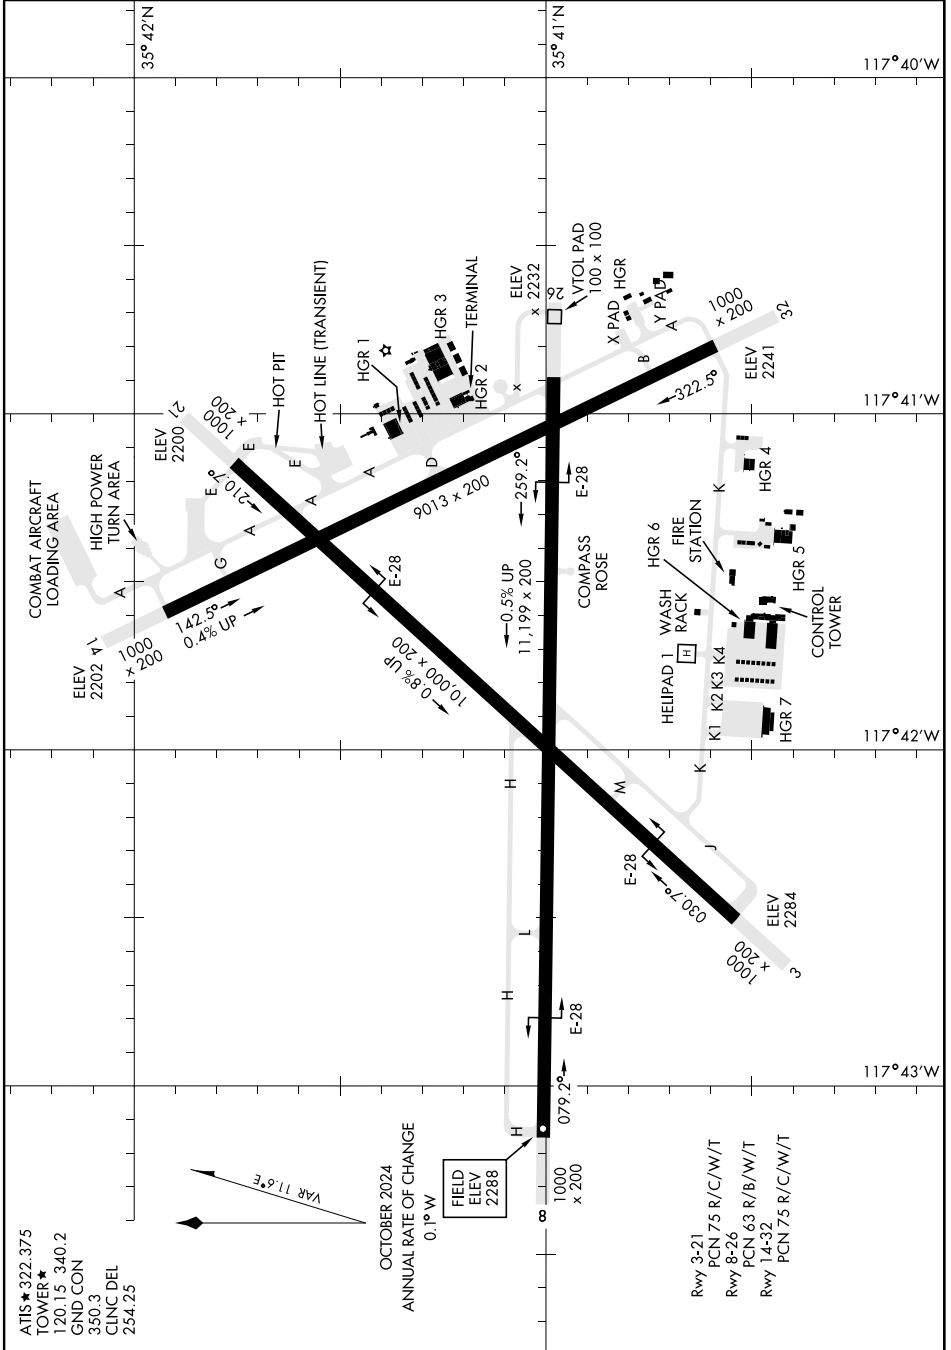

AIRPORT DIAGRAM

[USN]

SW-3, 27 NOV 2025 to 25 DEC 2025

SW-3, 27 NOV 2025 to 25 DEC 2025

AIRPORT DIAGRAM