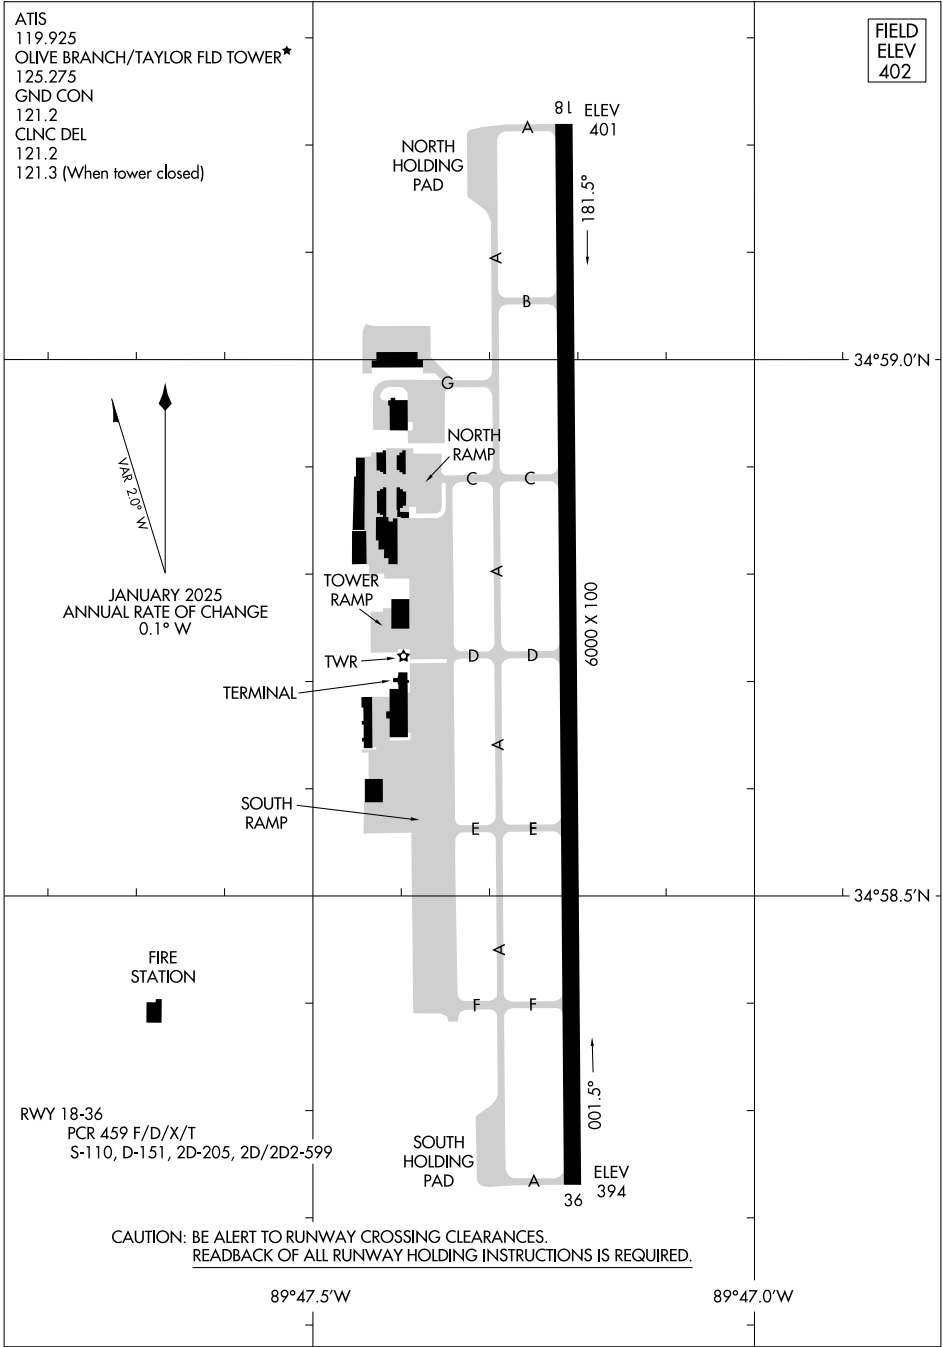

25219

AIRPORT DIAGRAM

AL-5883 (FAA)

OLIVE BRANCH/TAYLOR FLD (OLV)
OLIVE BRANCH, MISSISSIPPI

ATIS
119.925
OLIVE BRANCH/TAYLOR FLD TOWER*
125.275
GND CON
121.2
CLNC DEL
121.2
121.3 (When tower closed)

FIELD
ELEV
402

SC-4, 27 NOV 2025 to 25 DEC 2025

SC-4, 27 NOV 2025 to 25 DEC 2025

CAUTION: BE ALERT TO RUNWAY CROSSING CLEARANCES.
READBACK OF ALL RUNWAY HOLDING INSTRUCTIONS IS REQUIRED.

AIRPORT DIAGRAM

25219

OLIVE BRANCH, MISSISSIPPI
OLIVE BRANCH/TAYLOR FLD (OLV)