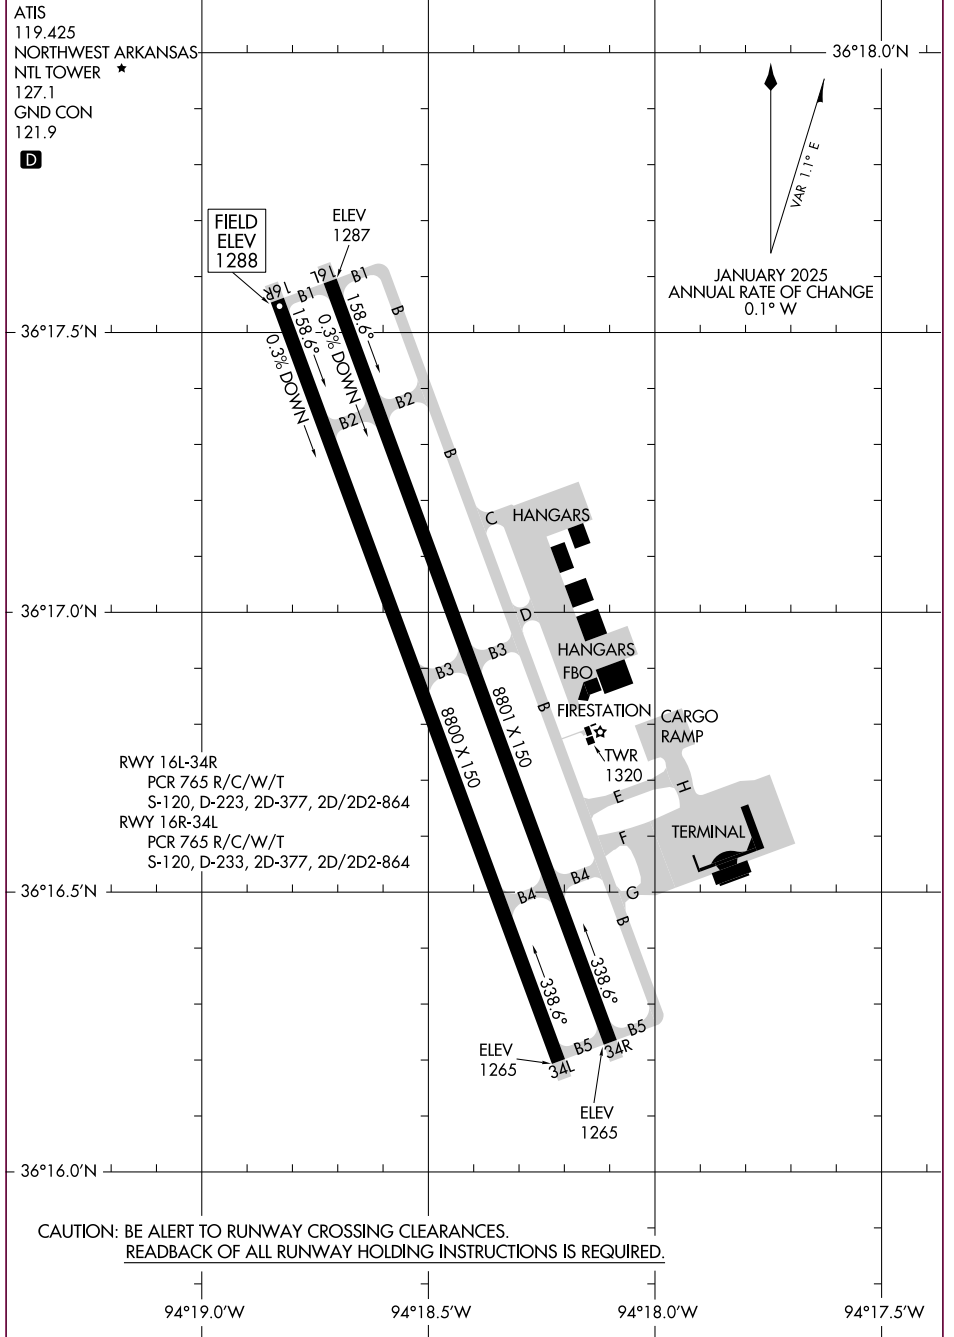

25107

# AIRPORT DIAGRAM

AL-9274 (FAA)

NORTHWEST ARKANSAS NTL (XNA)  
FAYETTEVILLE/SPRINGDALE/ROGERS, ARKANSAS

SC-1, 27 NOV 2025 to 25 DEC 2025

SC-1, 27 NOV 2025 to 25 DEC 2025