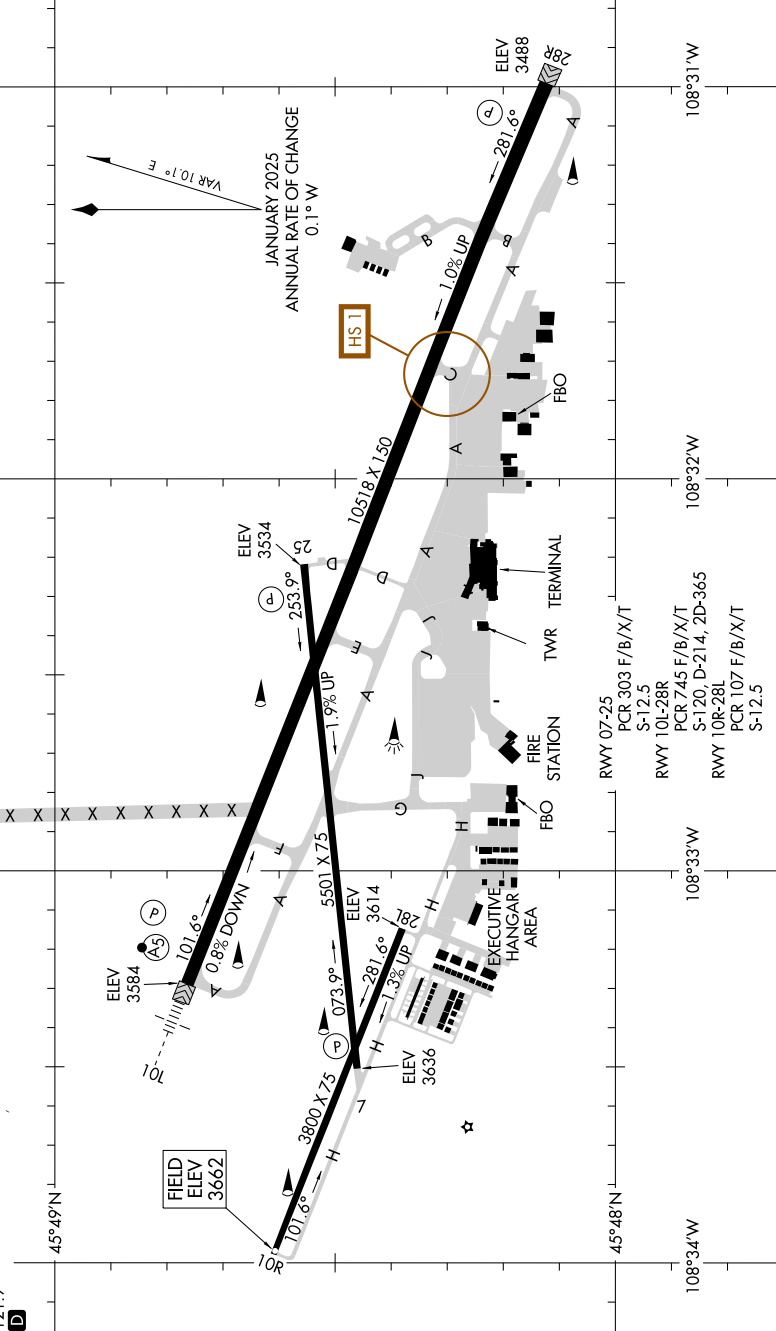

AIRPORT DIAGRAM

AL-48 (FAA)

BILLINGS LOGAN INTL (BIL)
BILLINGS, MONTANA

NW-1, 25 DEC 2025 to 22 JAN 2026

CAUTION: BE ALERT TO RUNWAY CROSSING CLEARANCES.
READBACK OF ALL RUNWAY HOLDING INSTRUCTIONS IS REQUIRED.

HIRL Rwy 10L-28R
MIRL Rwys 10R-28L and 7-25
REIL Rwys 28R and 25

ATIS 126.3
BILLINGS TOWER 127.2, 257.8
GND CON 121.9
CLNC DEL 121.9

AIRPORT DIAGRAM

BILLINGS, MONTANA
BILLINGS LOGAN INTL (BIL)

NW-1, 25 DEC 2025 to 22 JAN 2026