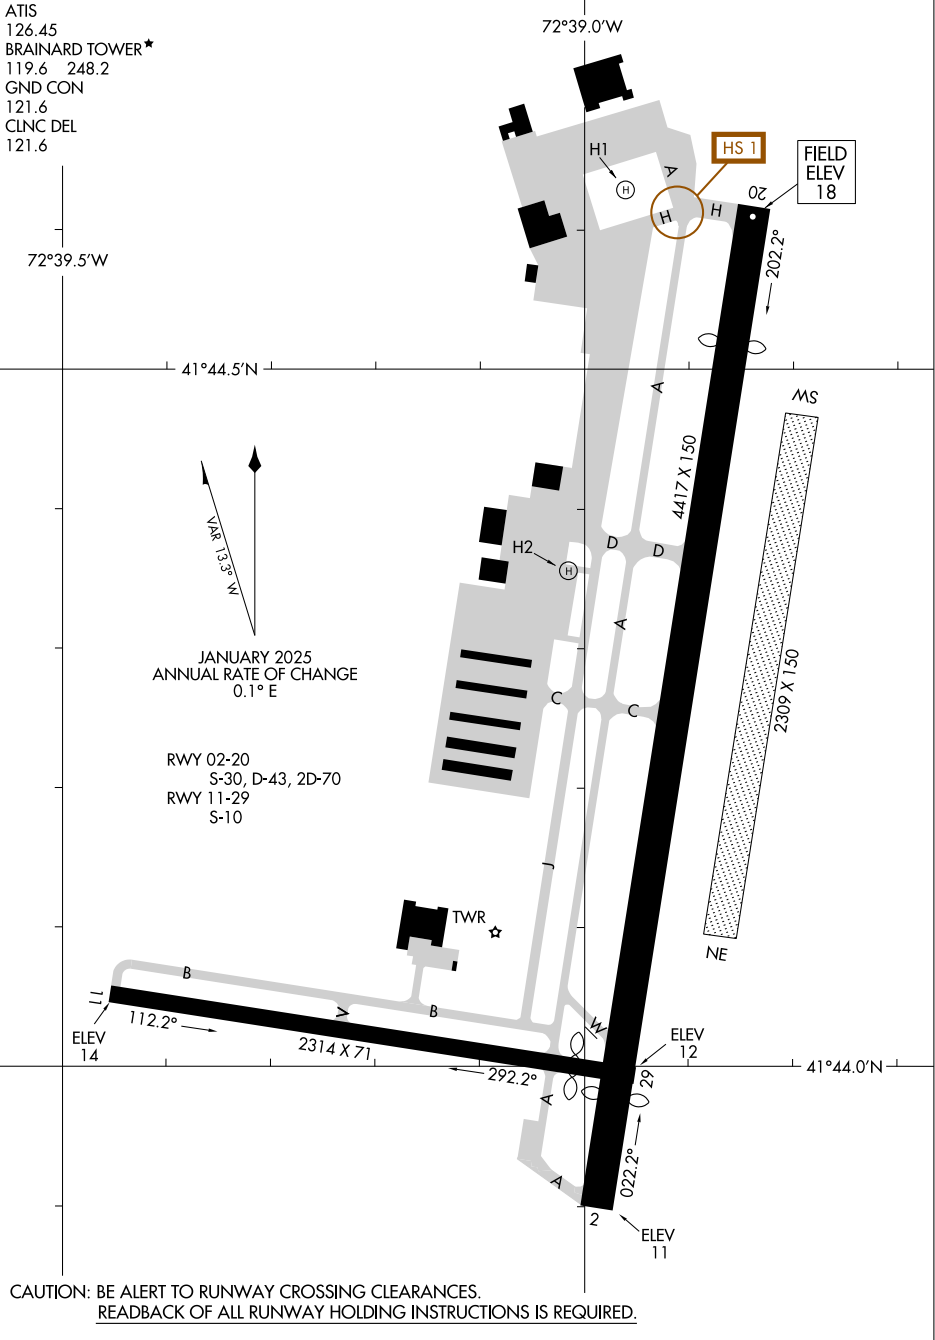

25331

AIRPORT DIAGRAM

AL-189 (FAA)

HARTFORD-BRAINARD (HFD)
HARTFORD, CONNECTICUT

ATIS
126.45
BRAINARD TOWER*
119.6 248.2
GND CON
121.6
CLNC DEL
121.6

NE-1, 25 DEC 2025 to 22 JAN 2026

NE-1, 25 DEC 2025 to 22 JAN 2026

AIRPORT DIAGRAM

25331

HARTFORD, CONNECTICUT
HARTFORD-BRAINARD (HFD)