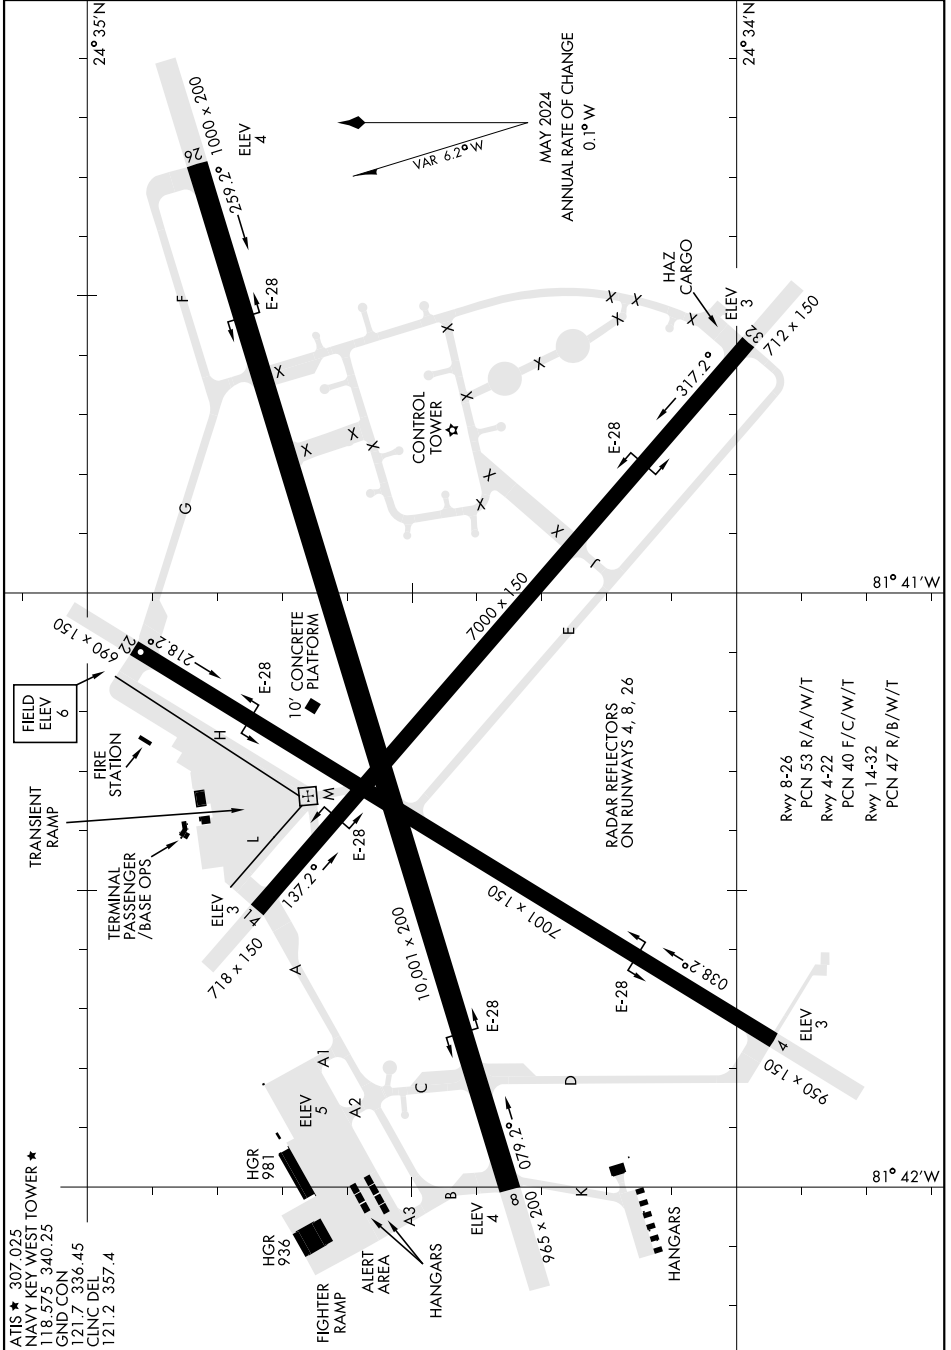

AIRPORT DIAGRAM

[USN]

SE-3, 25 DEC 2025 to 22 JAN 2026

SE-3, 25 DEC 2025 to 22 JAN 2026

AIRPORT DIAGRAM