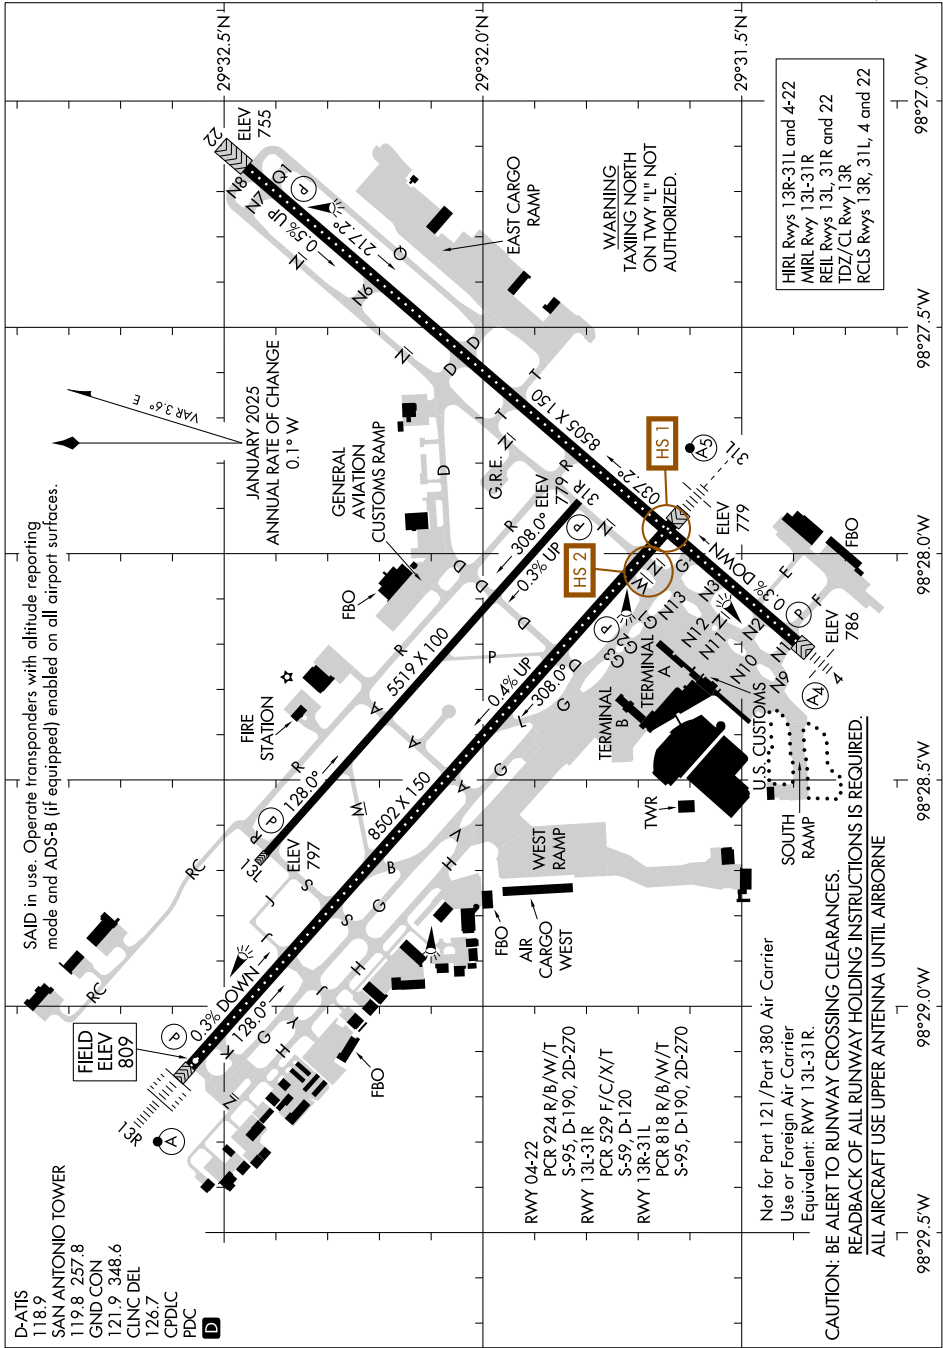

# AIRPORT DIAGRAM

AL-369 (FAA)

SAN ANTONIO INTL (SAT)  
SAN ANTONIO, TEXAS

SC-3, 25 DEC 2025 to 22 JAN 2026

SC-3, 25 DEC 2025 to 22 JAN 2026

# AIRPORT DIAGRAM

SAN ANTONIO, TEXAS  
SAN ANTONIO INTL (SAT)