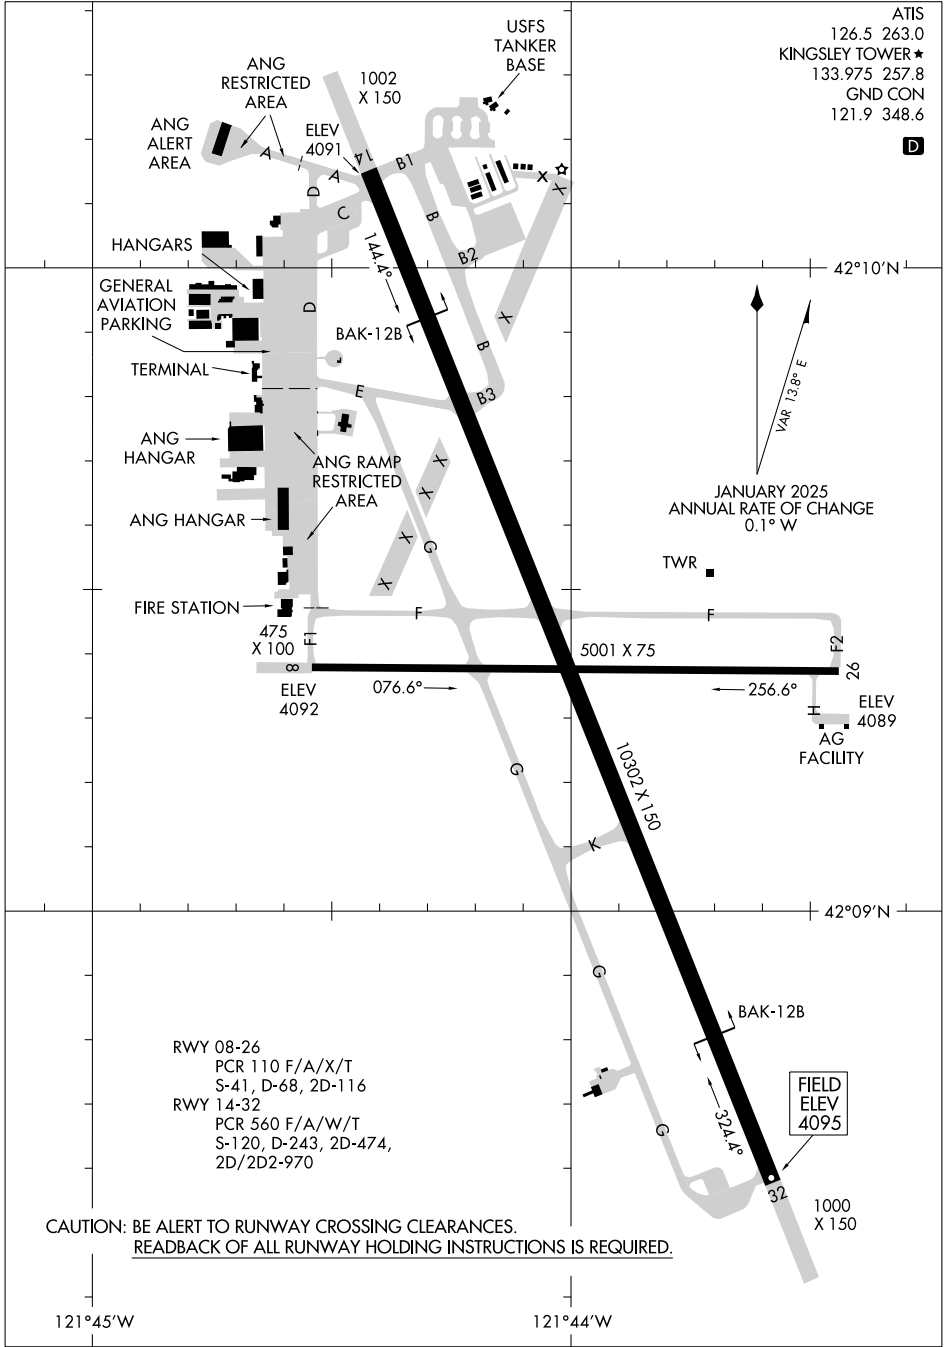

# AIRPORT DIAGRAM

AL-473 (FAA)

CRATER LAKE/KLAMATH RGNL (LMT)  
KLAMATH FALLS, OREGON

NW-1, 25 DEC 2025 to 22 JAN 2026

NW-1, 25 DEC 2025 to 22 JAN 2026

RWY 08-26  
PCR 110 F/A/X/T  
S-41, D-68, 2D-116  
RWY 14-32  
PCR 560 F/A/W/T  
S-120, D-243, 2D-474,  
2D/2D2-970

CAUTION: BE ALERT TO RUNWAY CROSSING CLEARANCES.  
READBACK OF ALL RUNWAY HOLDING INSTRUCTIONS IS REQUIRED.

# AIRPORT DIAGRAM

KLAMATH FALLS, OREGON  
CRATER LAKE/KLAMATH RGNL (LMT)