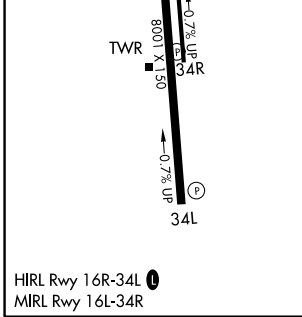

VOR/DME VNY 113.1 Chan 78	APP CRS 075°	Rwy Ldg TDZE Apt Elev	N/A N/A 802
---	------------------------	-----------------------------	--

VOR-A

VAN NUYS (VNY)

⚠ Circling Rwy 16L NA at night. MISSED APPROACH: Climbing right turn to 4000 on VNY VOR/DME R-101 to AMTRA INT./20.2 DME and hold.

ATIS 127.55	SOCAL APP CON 120.4 360.6 (NORTH) 134.2 338.2 (WEST)	VAN NUYS TOWER ★ 119.3 (CTAF) 0 239.0	GND CON 121.7	UNICOM 122.95
-----------------------	--	---	-------------------------	-------------------------