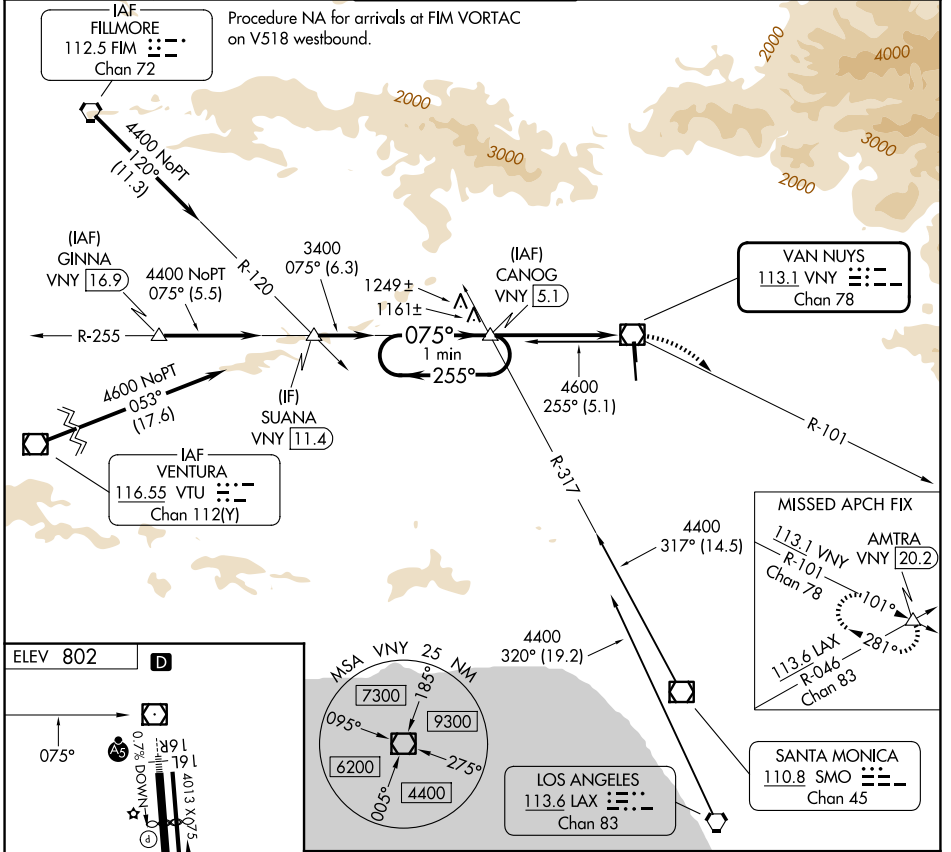

VOR/DME VNY 113.1 Chan 78	APP CRS 075°	Rwy Ldg TDZE Apt Elev	N/A N/A 802
---	------------------------	-----------------------------	--

VOR-A

VAN NUYS (VNY)

⚠ Circling Rwy 16L NA at night. MISSED APPROACH: Climbing right turn to 4000 on VNY VOR/DME R-101 to AMTRA INT./20.2 DME and hold.

ATIS 127.55	SOCAL APP CON 120.4 360.6 (NORTH) 134.2 338.2 (WEST)	VAN NUYS TOWER ★ 119.3 (CTAF) 0 239.0	GND CON 121.7	UNICOM 122.95
-----------------------	--	---	-------------------------	-------------------------

SW-3, 25 DEC 2025 to 22 JAN 2026

SW-3, 25 DEC 2025 to 22 JAN 2026