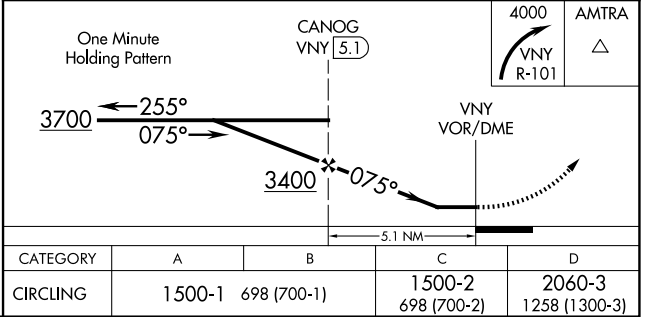

VOR/DME VNY 113.1 Chan 78	APP CRS 075°	Rwy Ldg TDZE Apt Elev	N/A N/A 802
---	------------------------	-----------------------------	--

VOR-A

VAN NUYS (VNY)

⚠ Circling Rwy 16L NA at night. MISSED APPROACH: Climbing right turn to 4000 on VNY VOR/DME R-101 to AMTRA INT./20.2 DME and hold.

ATIS 127.55	SOCAL APP CON 120.4 360.6 (NORTH) 134.2 338.2 (WEST)	VAN NUYS TOWER ★ 119.3 (CTAF) 0 239.0	GND CON 121.7	UNICOM 122.95
-----------------------	--	---	-------------------------	-------------------------