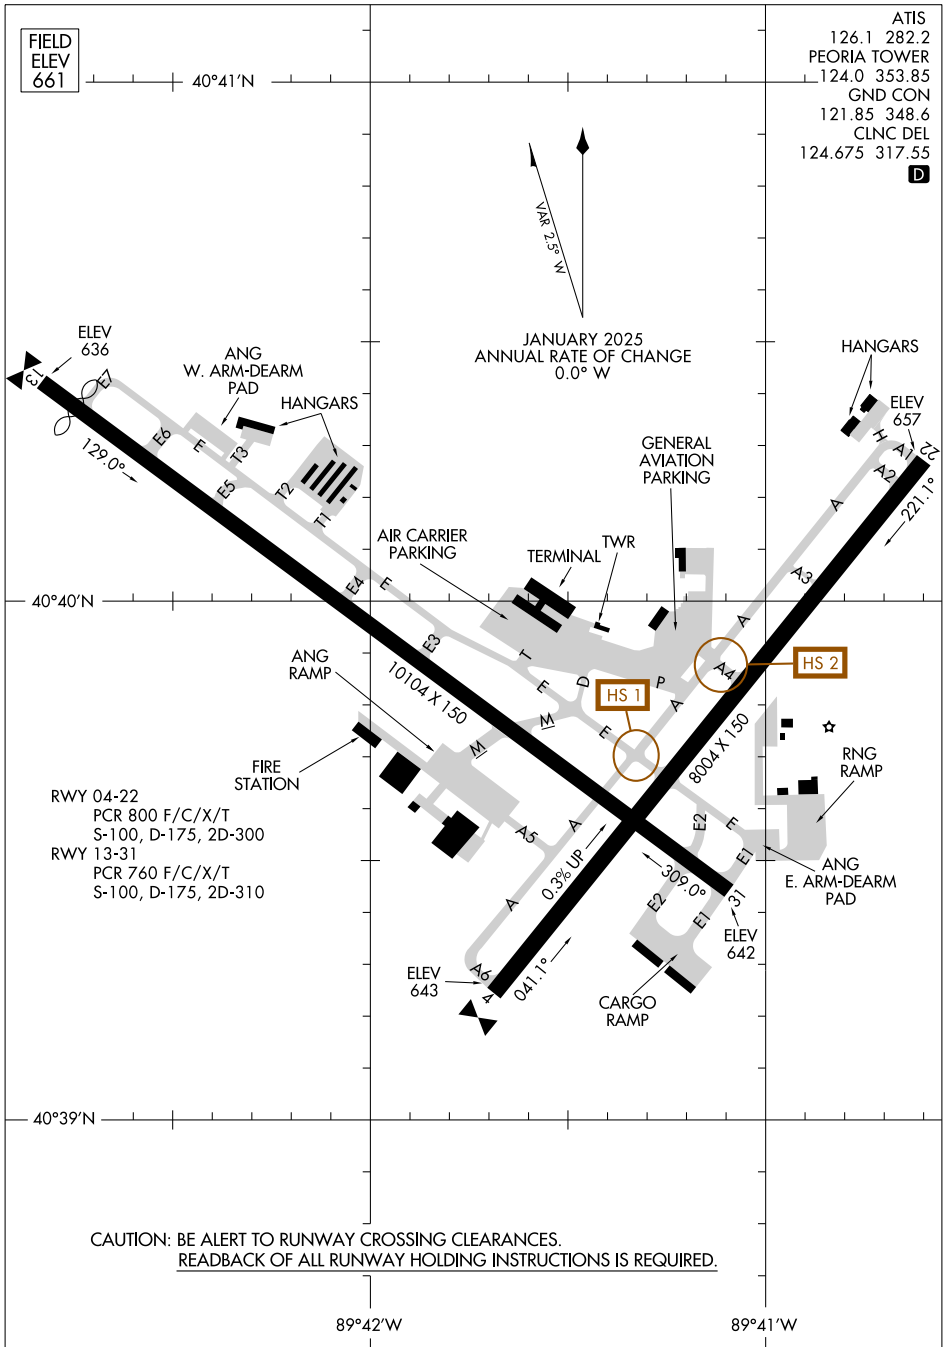

AIRPORT DIAGRAM

GENERAL DOWNING - PEORIA INTL (PIA)
AL-597 (FAA)

PEORIA, ILLINOIS

EC-3, 25 DEC 2025 to 22 JAN 2026

EC-3, 25 DEC 2025 to 22 JAN 2026

AIRPORT DIAGRAM

GENERAL DOWNING - PEORIA INTL (PIA)
PEORIA, ILLINOIS