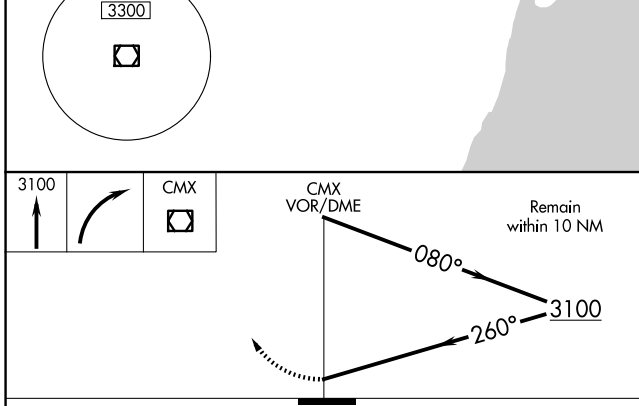

ELEV 1095	D	TDZE 1075