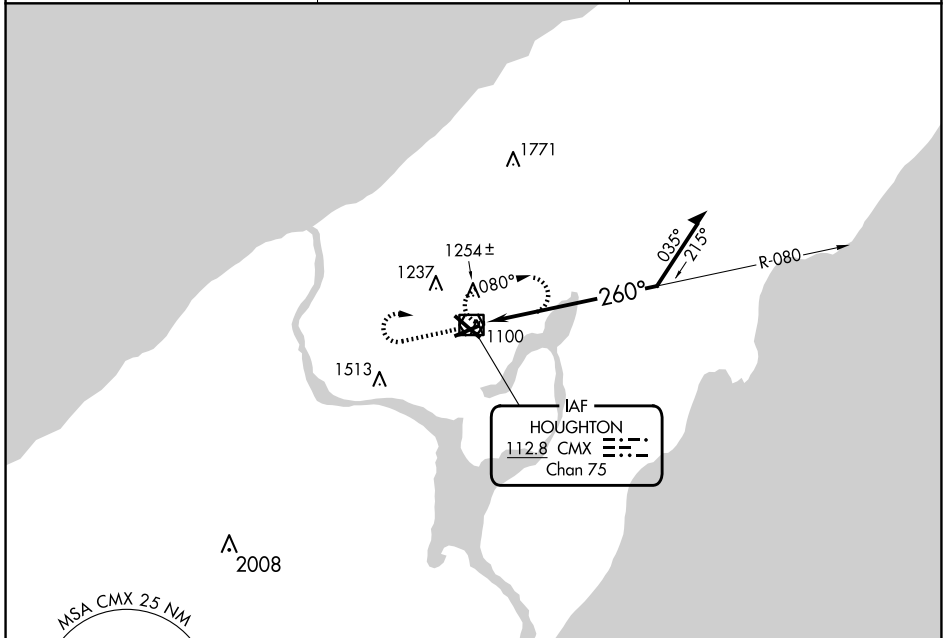

VOR/DME CMX	APP CRS	Rwy Idg	5201
112.8	260°	TDZE	1075
Chan 75		Apt Elev	1095

VOR RWY 25

HOUGHTON COUNTY MEML (CMX)

⚠ Rwy 25 helicopter visibility reduction below ¼ SM NA.

⚠ MISSED APPROACH: Climb to 3100 then right turn direct CMX VOR/DME and hold.

ASOS 125.675	MINNEAPOLIS CENTER 133.55 379.1	UNICOM 122.7 (CTAF) 0
------------------------	---	---------------------------------

EC-1, 25 DEC 2025 to 22 JAN 2026

ELEV 1095	D	TDZE 1075
-----------	----------	-----------

MIRL Rwy 7-25 **0**

REIL Rwy 7, 14 and 25 **0**

HIRL Rwy 14-32 **0**