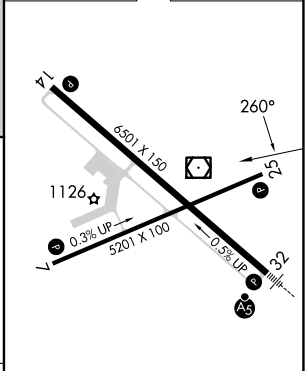

MIRL Rwy 7-25 **0**

REIL Rwy 7, 14 and 25 **0**

HIRL Rwy 14-32 **0**