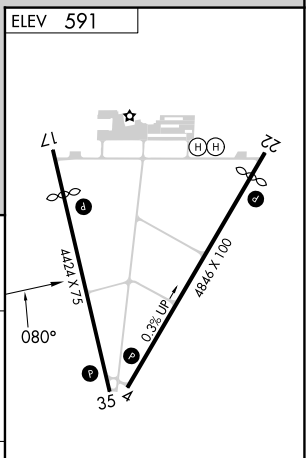

VOR/DME CRL 115.7 Chan 104	APP CRS 080°	Rwy Ldg TDZE Apt Elev N/A N/A 591
--	------------------------	---

VOR-A
GROSSE ILE MUNI (ONZ)

▽ Circling Rwy 22 NA at night.	▲ MISSED APPROACH: Climbing right turn to 2400 direct CRL VOR/DME and hold.
---------------------------------------	--

AWOS-3 119.675	DETROIT APP CON 134.3 284.0	UNICOM 123.0 (CTAF) 1
--------------------------	---------------------------------------	---------------------------------

CATEGORY	A	B	C	D
CIRCLING	1140-1 549 (600-1)	1220-1¼ 629 (700-1¼)	1220-1¾ 629 (700-1¾)	1220-2 629 (700-2)