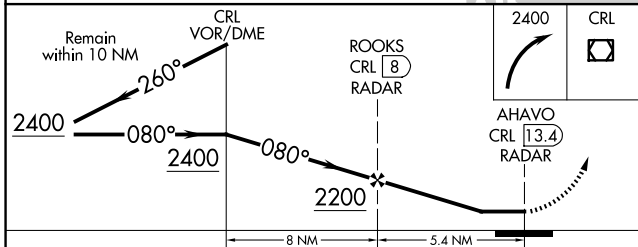

VOR/DME CRL 115.7 Chan 104	APP CRS 080°	Rwy Ldg TDZE Apt Elev N/A N/A 591
--	------------------------	---

VOR-A
GROSSE ILE MUNI (ONZ)

▽ Circling Rwy 22 NA at night.	▲ MISSED APPROACH: Climbing right turn to 2400 direct CRL VOR/DME and hold.
---------------------------------------	--

AWOS-3 119.675	DETROIT APP CON 134.3 284.0	UNICOM 123.0 (CTAF) 1
--------------------------	---------------------------------------	---------------------------------

CATEGORY	A	B	C	D
CIRCLING	1140-1 549 (600-1)	1220-1¼ 629 (700-1¼)	1220-1¾ 629 (700-1¾)	1220-2 629 (700-2)