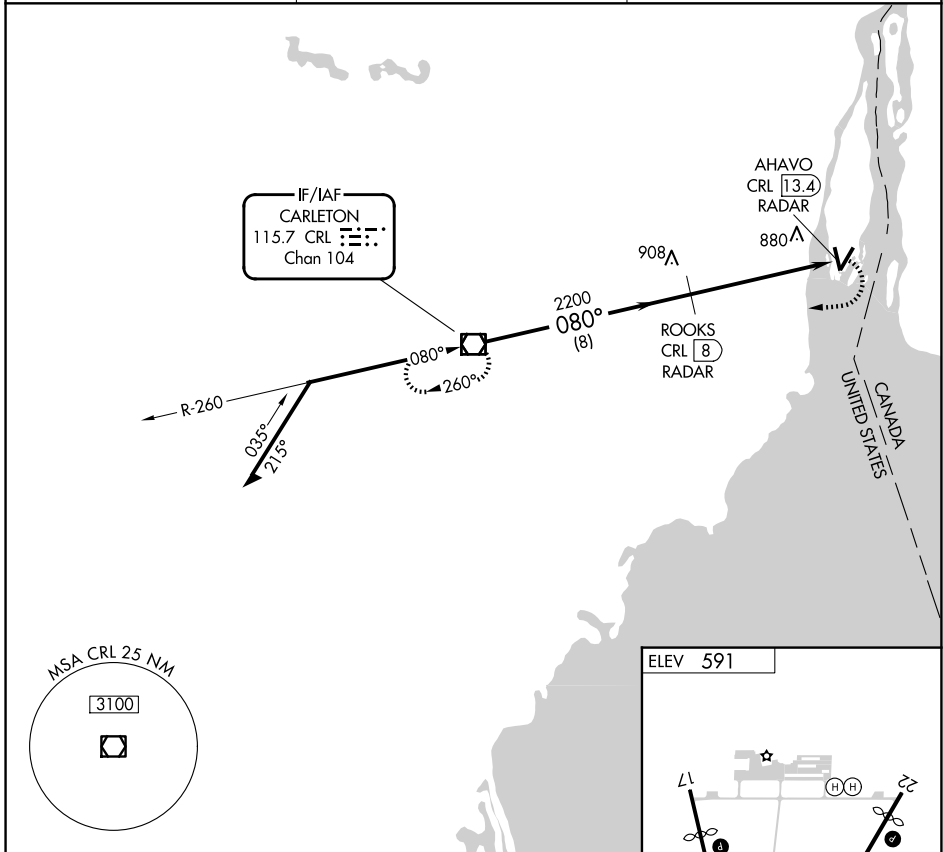

VOR/DME CRL 115.7 Chan 104	APP CRS 080°	Rwy Ldg TDZE Apt Elev N/A N/A 591
--	------------------------	---

VOR-A
GROSSE ILE MUNI (ONZ)

▽ Circling Rwy 22 NA at night.	▲ MISSED APPROACH: Climbing right turn to 2400 direct CRL VOR/DME and hold.
---------------------------------------	--

AWOS-3 119.675	DETROIT APP CON 134.3 284.0	UNICOM 123.0 (CTAF) 1
--------------------------	---------------------------------------	---------------------------------

CATEGORY	A	B	C	D
CIRCLING	1140-1 549 (600-1)	1220-1¼ 629 (700-1¼)	1220-1¾ 629 (700-1¾)	1220-2 629 (700-2)

REIL Rwys 4 and 22 **1**
MIRL Rwys 4-22 and 17-35 **1**

EC-1, 25 DEC 2025 to 22 JAN 2026

EC-1, 25 DEC 2025 to 22 JAN 2026