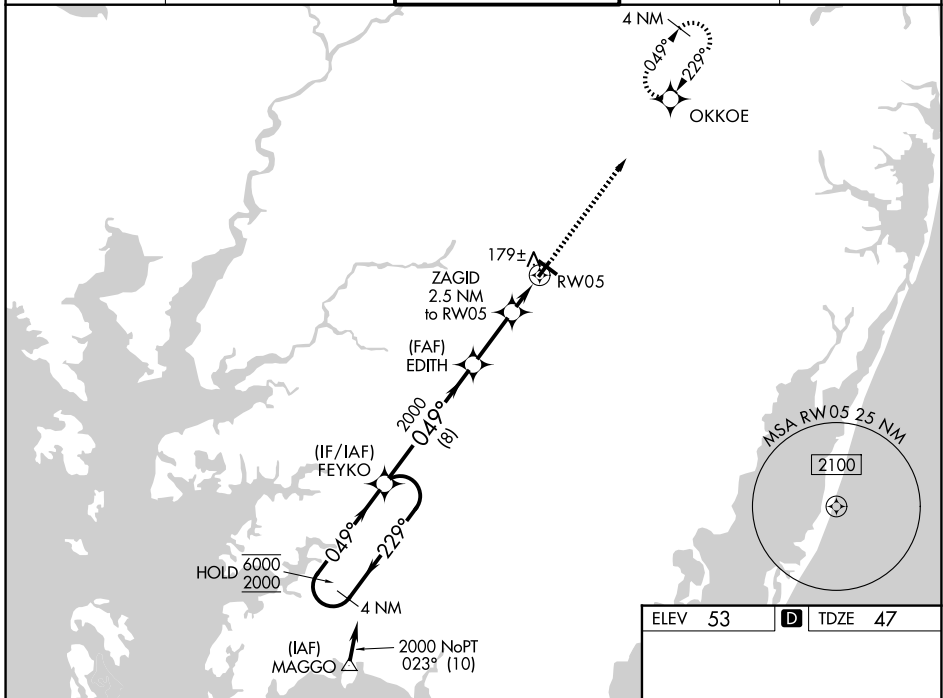

WAAS CH 62820 W05A	APP CRS 049°	Rwy Ldg 5000 TDZE 47 Apt Elev 53
--	------------------------	---

RNAV (GPS) RWY 5

SALISBURY-OCEAN CITY WICOMICO RGNL (SBY)

RNP APCH - GPS.		MISSED APPROACH: Climb to 2000 direct OKKOE and hold.	
ASOS 118.325	PATUXENT APP CON* 127.95 314.0	SALISBURY TOWER* 119.425 (CTAF)	GND CON 123.775
		UNICOM 122.95	

REIL Rwy 5, 14 and 23 **1**
MIRL Rwy 5-23 **1**
HIRL Rwy 14-32 **1**

RNAV (GPS) RWY 5

NE-3, 25 DEC 2025 to 22 JAN 2026

NE-3, 25 DEC 2025 to 22 JAN 2026