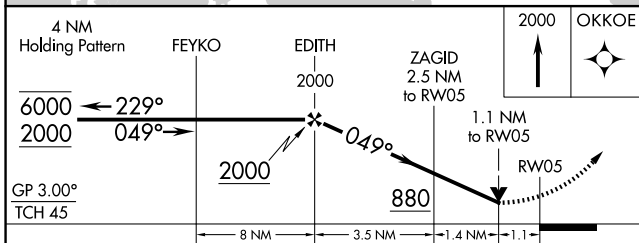

WAAS CH 62820 W05A	APP CRS 049°	Rwy Ldg 5000 TDZE 47 Apt Elev 53
--	------------------------	---

RNAV (GPS) RWY 5

SALISBURY-OCEAN CITY WICOMICO RGNL (SBY)

RNP APCH - GPS.		MISSED APPROACH: Climb to 2000 direct OKKOE and hold.	
ASOS 118.325	PATUXENT APP CON* 127.95 314.0	SALISBURY TOWER* 119.425 (CTAF)	GND CON 123.775
		UNICOM 122.95	

ELEV 53	D TDZE 47
---------	------------------

CATEGORY	A	B	C	D
LPV DA		345-7/8	298 (300-7/8)	
LNAV/VNAV DA		460-1 1/8	413 (500-1 1/8)	
LNAV MDA	440-1	393 (400-1)	440-1 1/8	393 (400-1 1/8)
CIRCLING	480-1 427 (500-1)	520-1 467 (500-1)	560-1 1/2 507 (600-1 1/2)	700-2 647 (700-2)