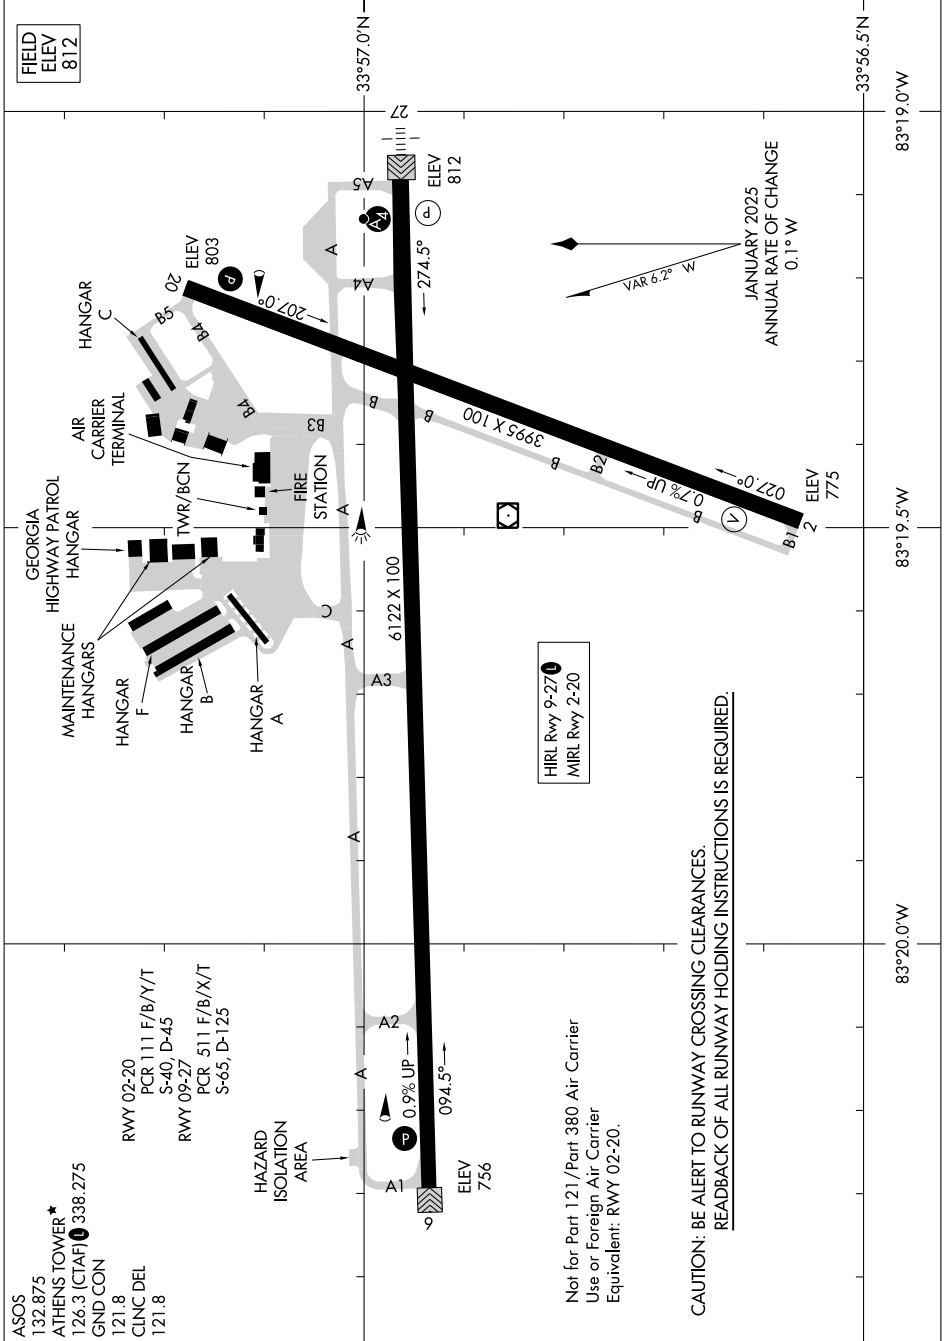

AIRPORT DIAGRAM

AL-983 (FAA)

ATHENS/BEN EPPS (AHN)
ATHENS, GEORGIA

SE-4, 25 DEC 2025 to 22 JAN 2026

SE-4, 25 DEC 2025 to 22 JAN 2026

AIRPORT DIAGRAM

ATHENS, GEORGIA
ATHENS/BEN EPPS (AHN)