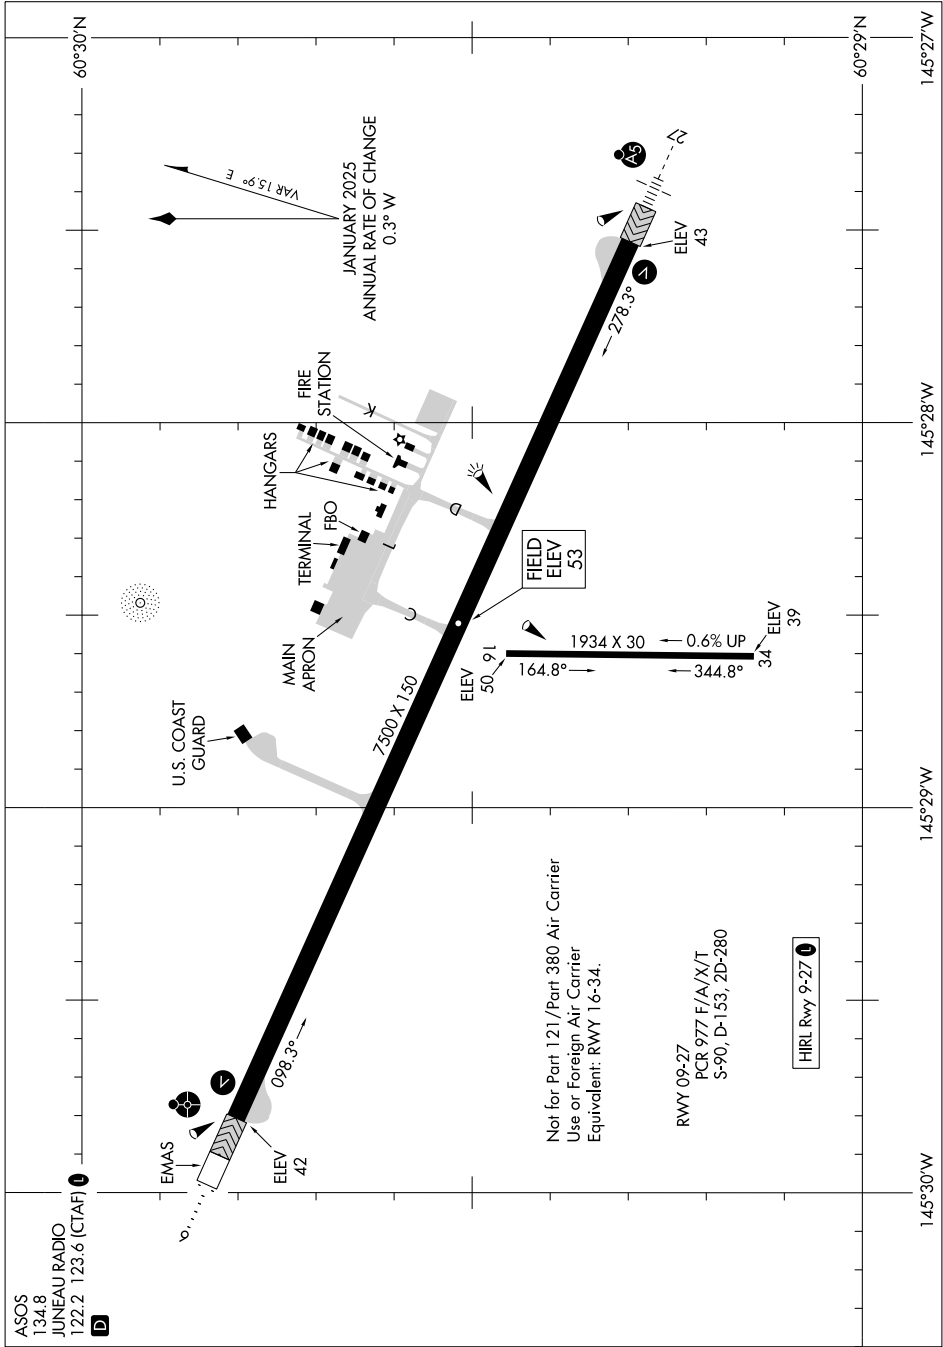

25331

AIRPORT DIAGRAM

MERLE K (MUDHOLE) SMITH (CDV) (PACV)
AL-1195 (FAA) CORDOVA, ALASKA

AK, 27 NOV 2025 to 22 JAN 2026

AK, 27 NOV 2025 to 22 JAN 2026

AIRPORT DIAGRAM

25331

MERLE K (MUDHOLE) SMITH (CDV) (PACV)
CORDOVA, ALASKA