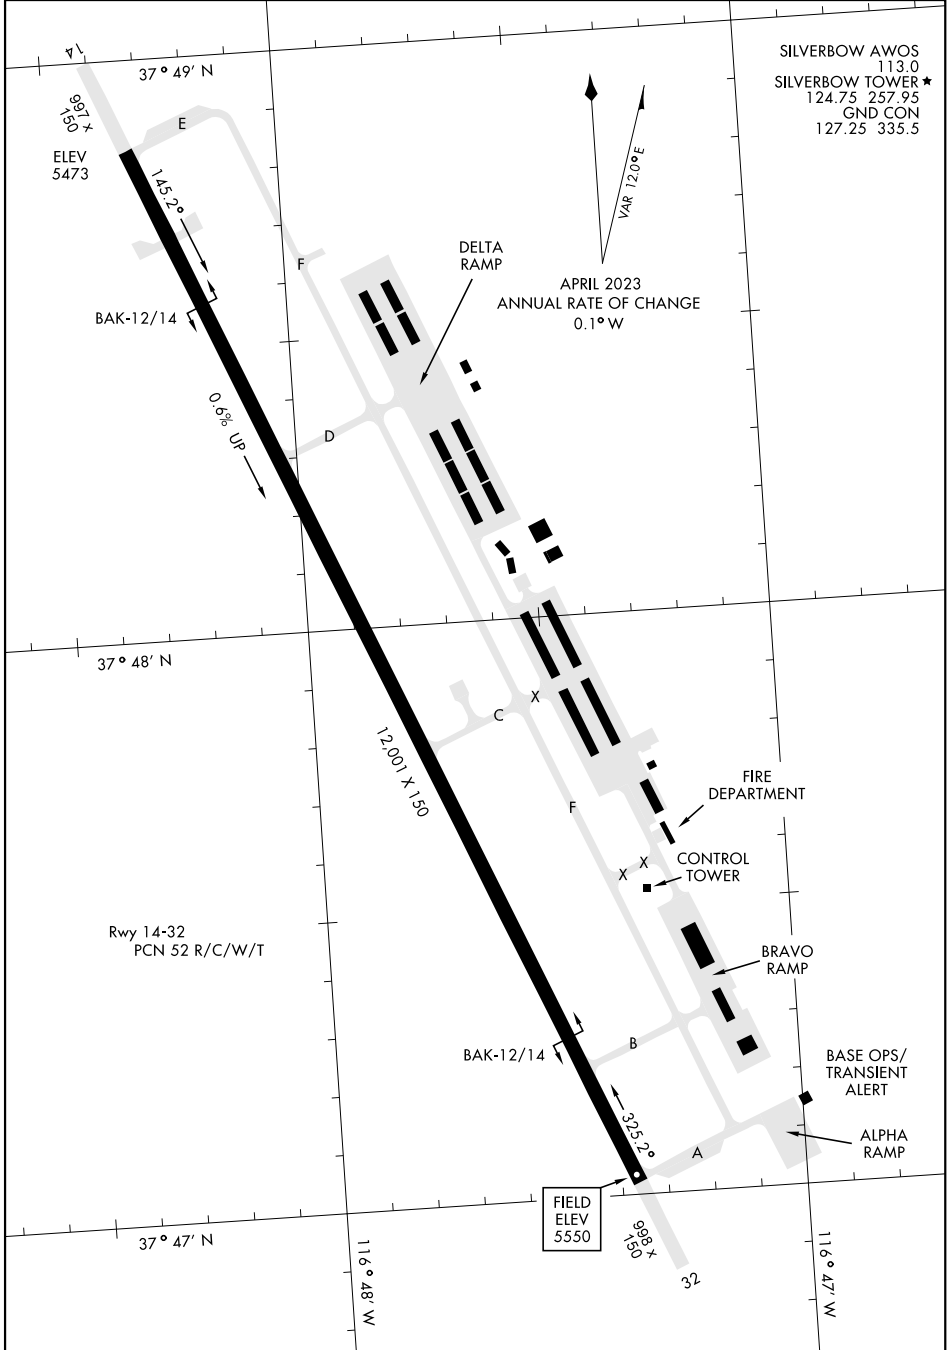

AIRPORT DIAGRAM

[USAF]

TONOPAH TEST RANGE (KTNX)

TONOPAH, NEVADA

SILVERBOW AWOS 113.0
 SILVERBOW TOWER ★ 124.75 257.95
 GND CON 127.25 335.5

APRIL 2023
 ANNUAL RATE OF CHANGE
 0.1° W

FIELD
 ELEV
 5550

SW-4, 25 DEC 2025 to 22 JAN 2026

SW-4, 25 DEC 2025 to 22 JAN 2026

AIRPORT DIAGRAM

TONOPAH, NEVADA

TONOPAH TEST RANGE (KTNX)