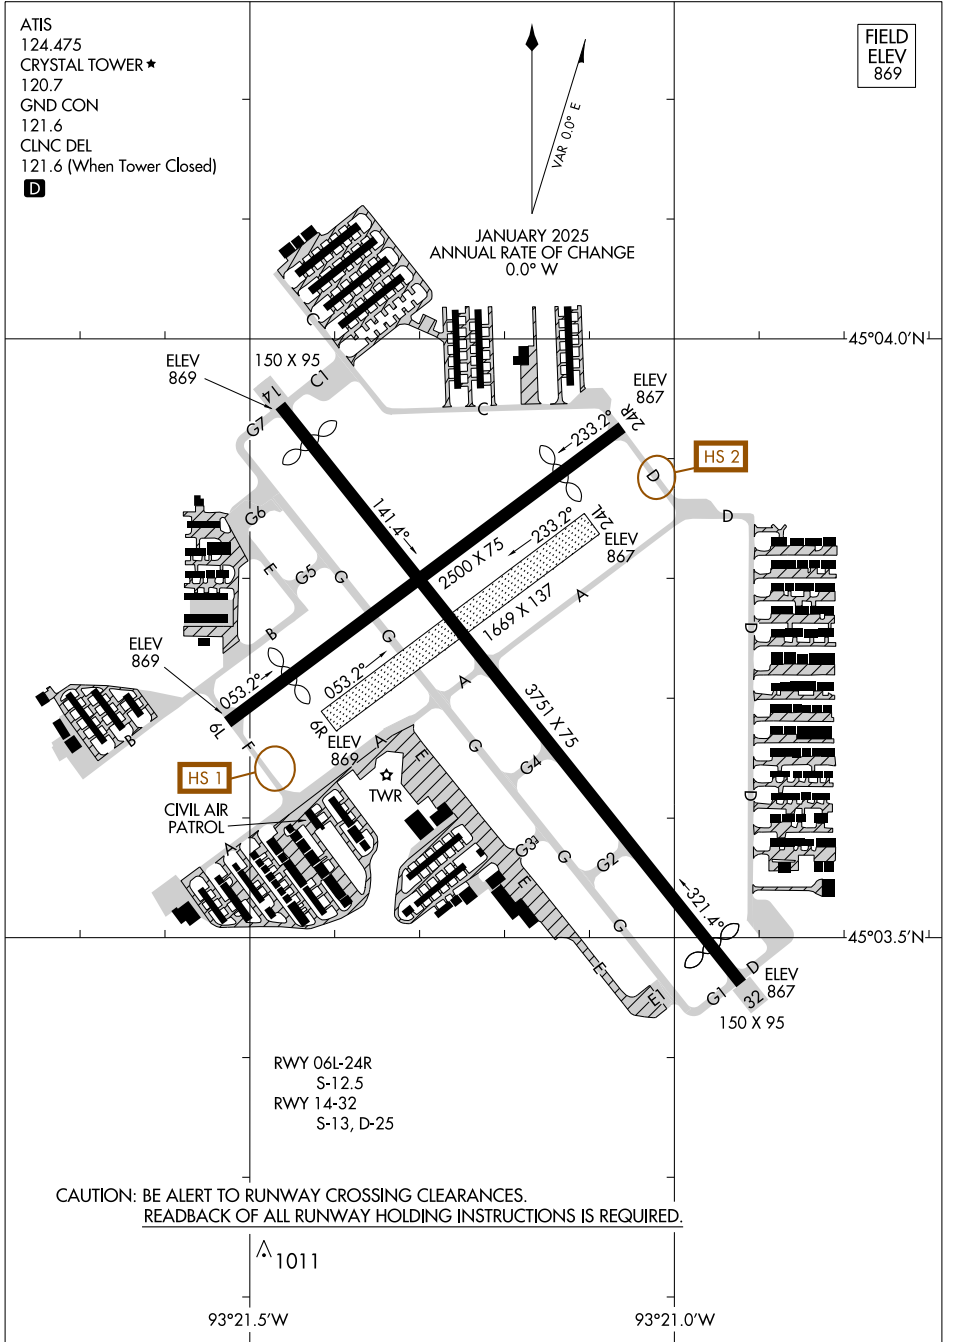

# AIRPORT DIAGRAM

AL-5158 (FAA)

CRYSTAL (MIC)  
MINNEAPOLIS, MINNESOTA

NC-1, 25 DEC 2025 to 22 JAN 2026

NC-1, 25 DEC 2025 to 22 JAN 2026

# AIRPORT DIAGRAM

25107

MINNEAPOLIS, MINNESOTA  
CRYSTAL (MIC)