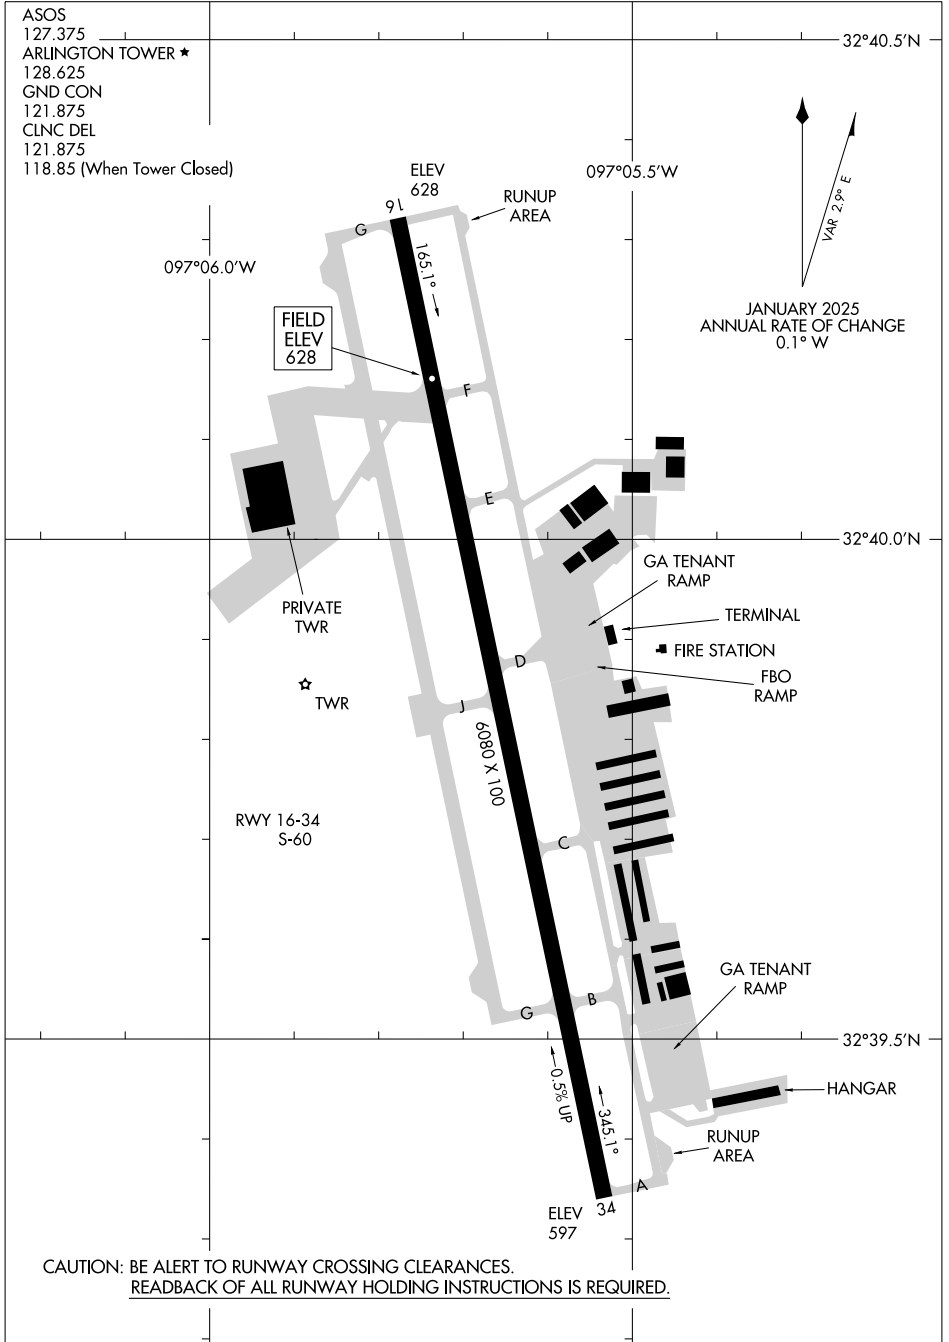

25219

# AIRPORT DIAGRAM

AL-5189 (FAA)

ARLINGTON MUNI (GKY)  
ARLINGTON, TEXAS

SC-2, 25 DEC 2025 to 22 JAN 2026

SC-2, 25 DEC 2025 to 22 JAN 2026