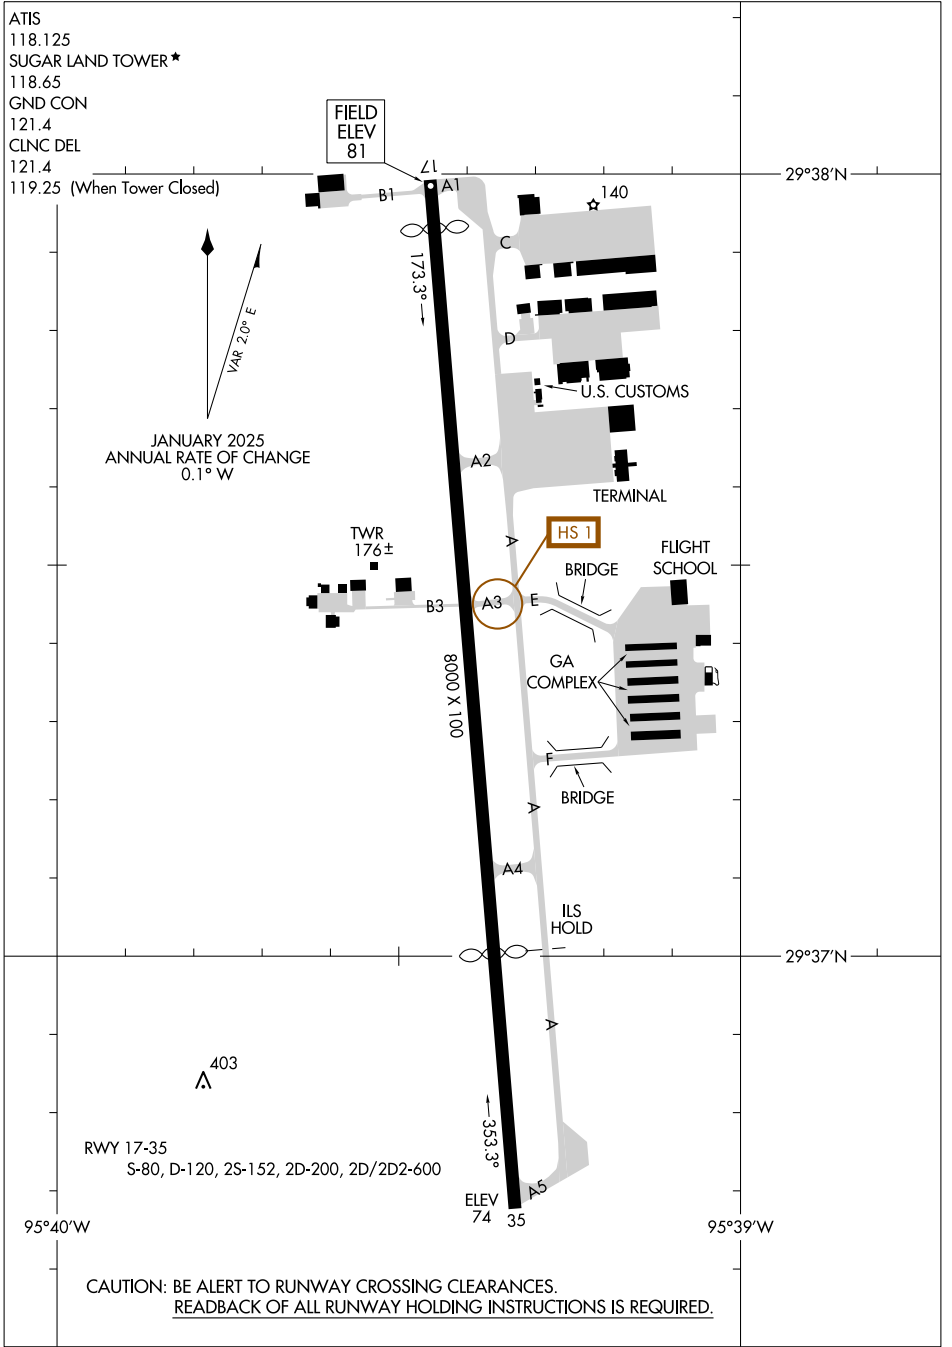

25107

# AIRPORT DIAGRAM

AL-5537 (FAA)

SUGAR LAND RGNL (SGR)  
HOUSTON, TEXAS

SC-5, 25 DEC 2025 to 22 JAN 2026

SC-5, 25 DEC 2025 to 22 JAN 2026