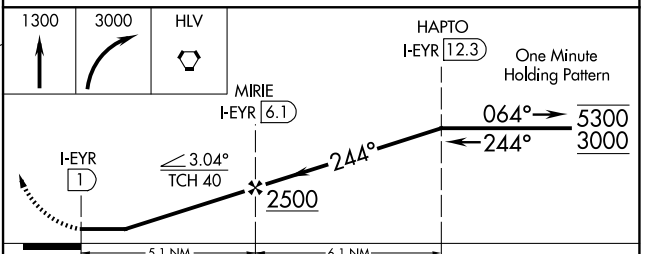

LOC RWY 24

MEXICO MEML (MYJ)

DME required.	MALS 	MISSED APPROACH: Climb to 1300 then climbing right turn to 3000 on direct HLV VORTAC and hold.
AWOS-3PT 120.575	MIZZU APP CON 124.375	CTAF 122.9

ELEV 823	TDZE 817
----------	----------