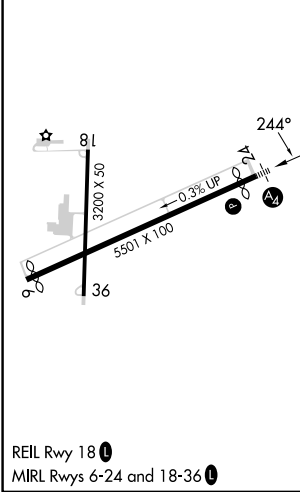

LOC/DME I-EYR 109.5 Chan 32	APP CRS 244°	Rwy Idg TDZE Apt Elev	5130 817 823
-------------------------------------------------	------------------------	-----------------------------	-----------------------------------------

LOC RWY 24

MEXICO MEML (MYJ)

DME required.	MALS 	MISSED APPROACH: Climb to 1300 then climbing right turn to 3000 on direct HLV VORTAC and hold.
AWOS-3PT 120.575	MIZZU APP CON 124.375	CTAF 122.9

ELEV 823	TDZE 817
----------	----------