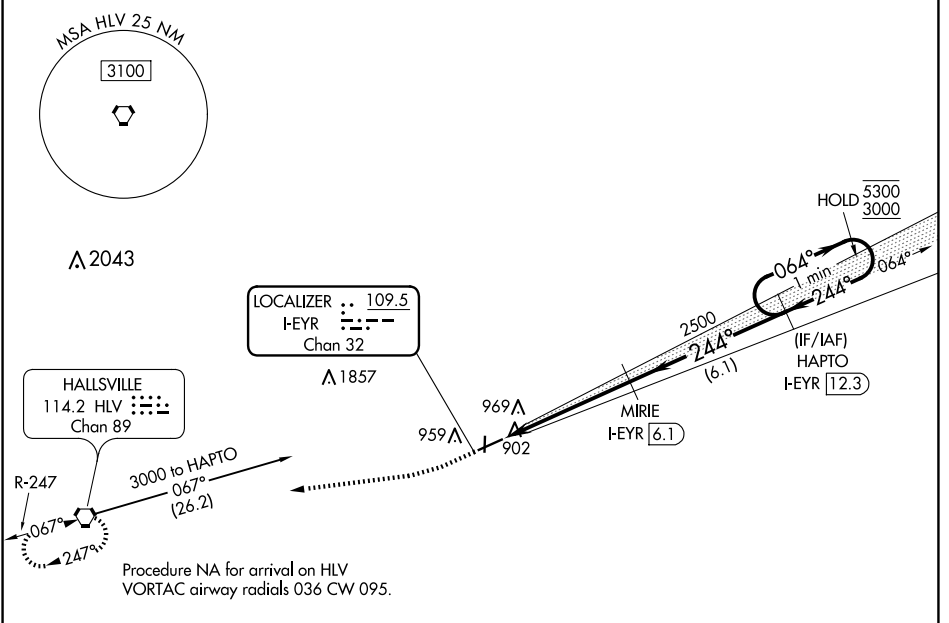

LOC/DME I-EYR 109.5 Chan 32	APP CRS 244°	Rwy Idg TDZE Apt Elev	5130 817 823
-------------------------------------------------	------------------------	-----------------------------	-----------------------------------------

LOC RWY 24

MEXICO MEML (MYJ)

DME required.	MALS 	MISSED APPROACH: Climb to 1300 then climbing right turn to 3000 on direct HLV VORTAC and hold.
AWOS-3PT 120.575	MIZZU APP CON 124.375	CTAF 122.9

ELEV 823	TDZE 817
----------	----------

CATEGORY	A	B	C	D
S-24	1160-1 343 (400-1)			NA
CIRCLING	1280-1	457 (500-1)	1420-1½ 597 (600-1½)	NA

NC-3, 25 DEC 2025 to 22 JAN 2026

NC-3, 25 DEC 2025 to 22 JAN 2026