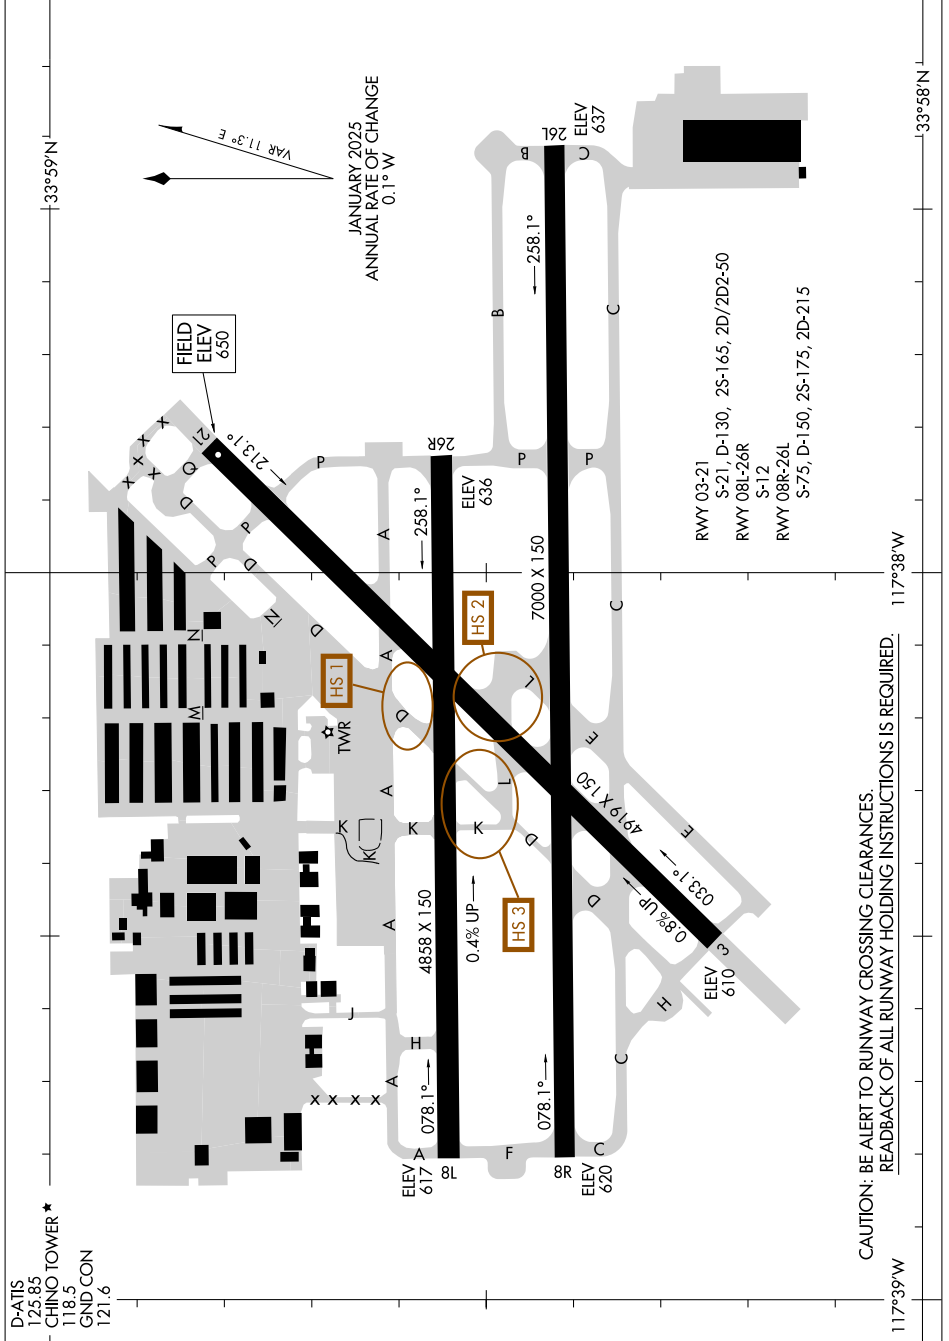

AIRPORT DIAGRAM

AL-5599 (FAA)

CHINO (CNO)
CHINO, CALIFORNIA

SW-3, 25 DEC 2025 to 22 JAN 2026

CAUTION: BE ALERT TO RUNWAY CROSSING CLEARANCES.
READBACK OF ALL RUNWAY HOLDING INSTRUCTIONS IS REQUIRED.

SW-3, 25 DEC 2025 to 22 JAN 2026

AIRPORT DIAGRAM

CHINO, CALIFORNIA
CHINO (CNO)