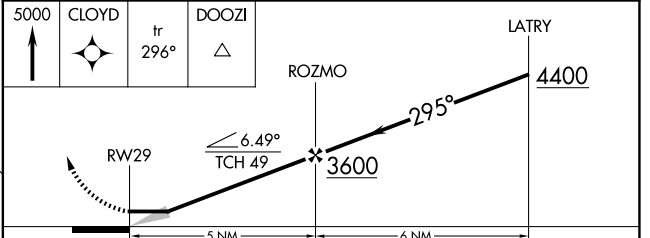

APP CRS 295°	Rwy Ldg TDZE Apt Elev	N/A N/A 92
------------------------	-----------------------------	---------------------------------------

RNAV (GPS)-B

KETCHIKAN INTL (KTN)(PAKT)

RNP APCH. ▼ ▲ Circling NA northeast of Rwy 29-11.	MISSED APPROACH: Climb to 5000 direct CLOYD and on track 296° to DOOZI and hold.
--	--

AFIS 134.45	ANCHORAGE CENTER 118.5 284.6	KETCHIKAN RADIO 123.6 (CTAF) 0
-----------------------	--	--

CATEGORY	A	B	C	D
CIRCLING	1980-1¼ 1888 (1900-1¼)	2620-1½ 2528 (2600-1½)	2880-3	2788 (2800-3)

AK, 27 NOV 2025 to 22 JAN 2026