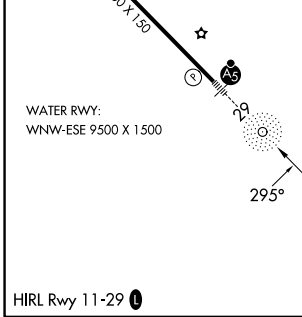

APP CRS 295°	Rwy Ldg TDZE Apt Elev	N/A N/A 92
------------------------	-----------------------------	---------------------------------------

RNAV (GPS)-B

KETCHIKAN INTL (KTN)(PAKT)

RNP APCH. ▼ ▲ Circling NA northeast of Rwy 29-11.	MISSED APPROACH: Climb to 5000 direct CLOYD and on track 296° to DOOZI and hold.
--	--

AFIS 134.45	ANCHORAGE CENTER 118.5 284.6	KETCHIKAN RADIO 123.6 (CTAF) 0
-----------------------	--	--

CATEGORY	A	B	C	D
CIRCLING	1980-1¼ 1888 (1900-1¼)	2620-1½ 2528 (2600-1½)	2880-3	2788 (2800-3)

AK, 27 NOV 2025 to 22 JAN 2026