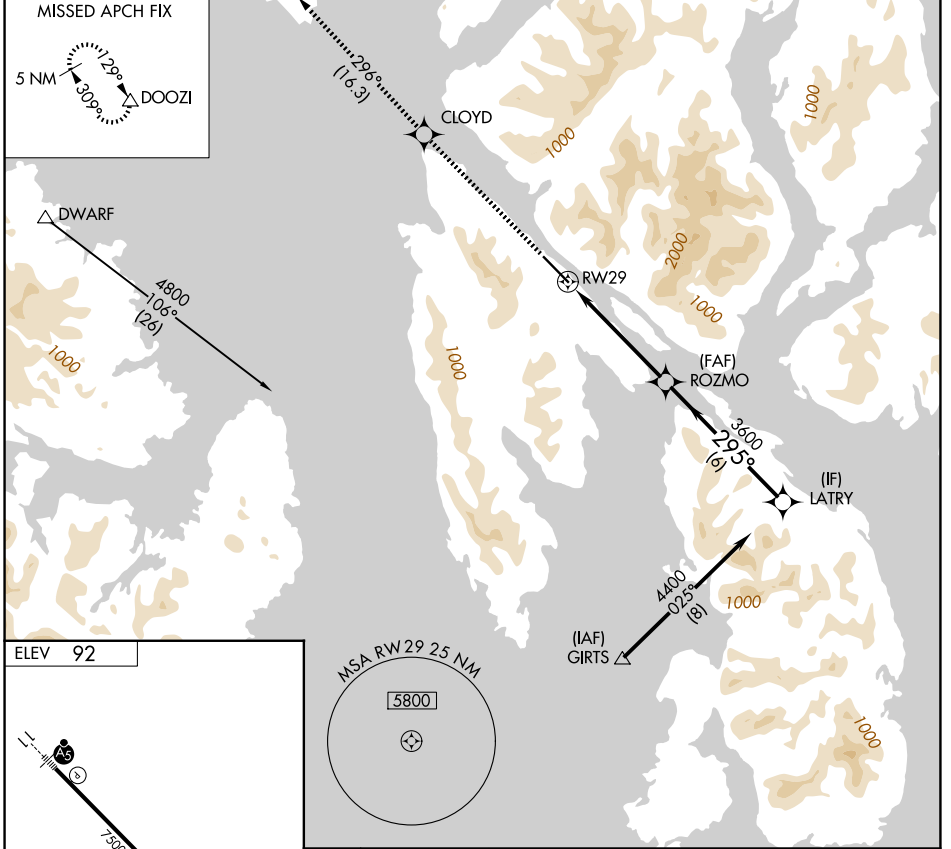

APP CRS 295°	Rwy Ldg TDZE Apt Elev	N/A N/A 92
------------------------	-----------------------------	---------------------------------------

RNAV (GPS)-B

KETCHIKAN INTL (KTN)(PAKT)

RNP APCH. ▼ ▲ Circling NA northeast of Rwy 29-11.	MISSED APPROACH: Climb to 5000 direct CLOYD and on track 296° to DOOZI and hold.
--	--

AFIS 134.45	ANCHORAGE CENTER 118.5 284.6	KETCHIKAN RADIO 123.6 (CTAF) 0
-----------------------	--	--

CATEGORY	A	B	C	D
CIRCLING	1980-1¼ 1888 (1900-1¼)	2620-1½ 2528 (2600-1½)	2880-3	2788 (2800-3)

AK, 27 NOV 2025 to 22 JAN 2026

AK, 27 NOV 2025 to 22 JAN 2026