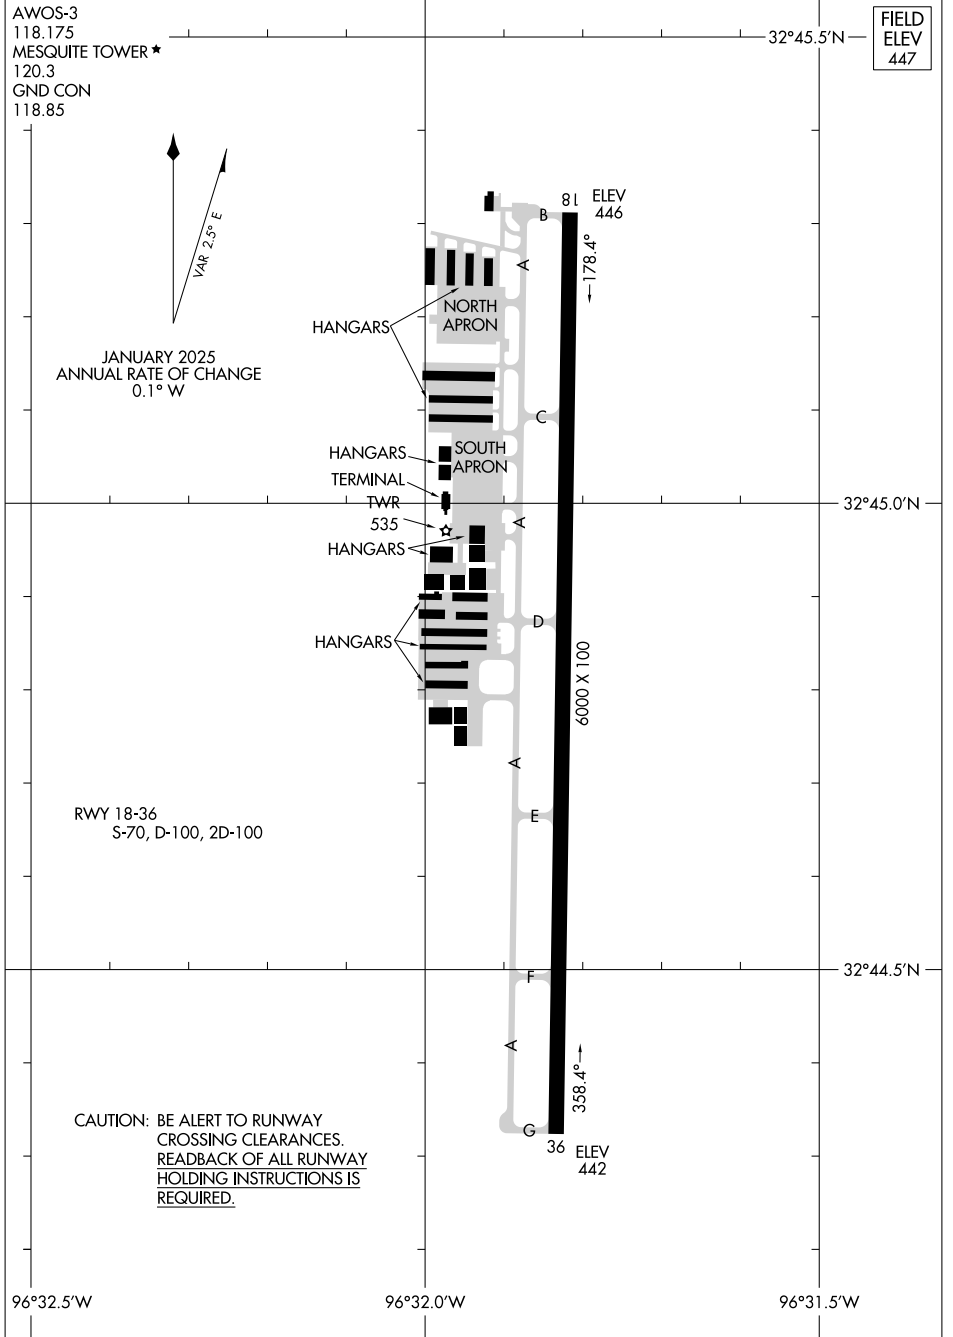

25107

AIRPORT DIAGRAM

MESQUITE METRO (HQZ)
MESQUITE, TEXAS

AL-6444 (FAA)

SC-2, 25 DEC 2025 to 22 JAN 2026

SC-2, 25 DEC 2025 to 22 JAN 2026

AIRPORT DIAGRAM

25107

MESQUITE, TEXAS
MESQUITE METRO (HQZ)