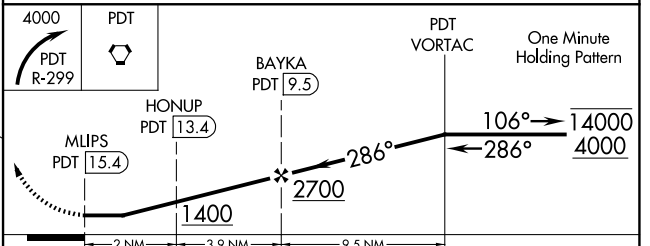

VORTAC PDT 114.7 Chan 94	APP CRS 286°	Rwy Idg TDZE Apt Elev	N/A N/A 644

VOR-A
HERMISTON MUNI (H.R.I)

DME required.	MISSED APPROACH: Climbing right turn to 4000 on PDT VORTAC R-299 to PDT VORTAC and hold.
▼ ▲ Circling Rwy 5 NA at night.	

ASOS 135.225	SPOKANE APP CON * 133.15 379.15	UNICOM 122.8 (CTAF) 0

CATEGORY	A	B	C	D
C CIRCLING	1140-1 496 (500-1)			1260-2 616 (700-2)

NW-1, 25 DEC 2025 to 22 JAN 2026

NW-1, 25 DEC 2025 to 22 JAN 2026