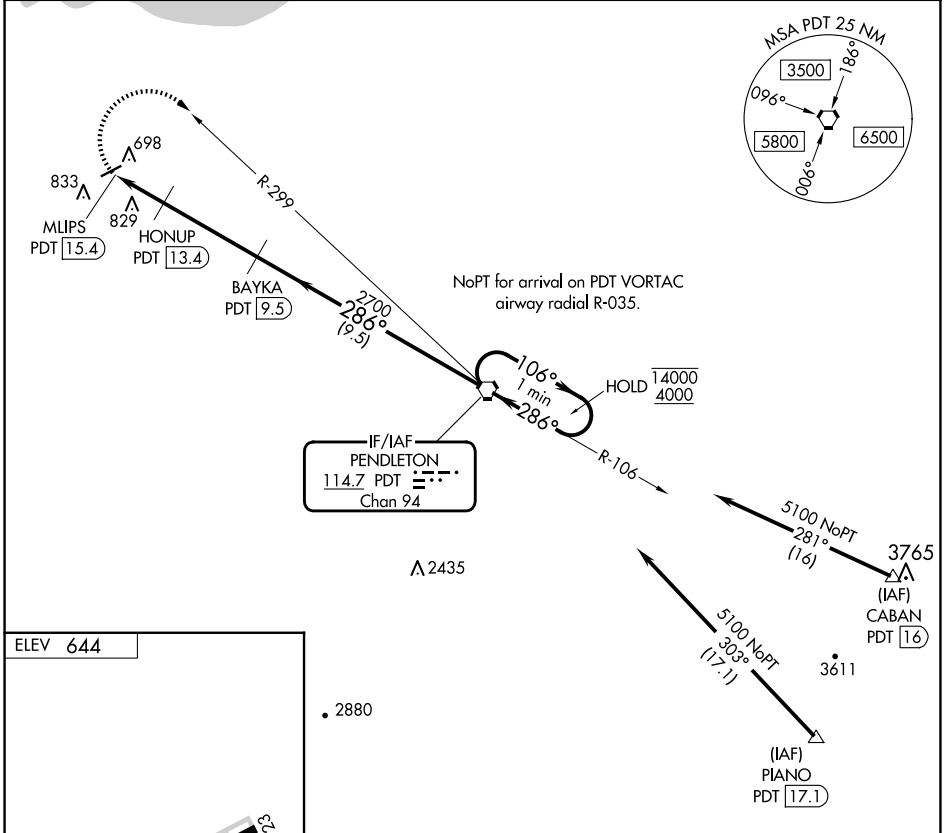

VORTAC PDT 114.7 Chan 94	APP CRS 286°	Rwy Idg TDZE Apt Elev	N/A N/A 644
--	------------------------	-----------------------------	--

VOR-A
HERMISTON MUNI (H.R.I)

DME required.	MISSED APPROACH: Climbing right turn to 4000 on PDT VORTAC R-299 to PDT VORTAC and hold.
▼ ▲ Circling Rwy 5 NA at night.	

ASOS 135.225	SPOKANE APP CON * 133.15 379.15	UNICOM 122.8 (CTAF) 0
------------------------	---	---------------------------------

CATEGORY	A	B	C	D
C CIRCLING	1140-1 496 (500-1)			1260-2 616 (700-2)

NW-1, 25 DEC 2025 to 22 JAN 2026

NW-1, 25 DEC 2025 to 22 JAN 2026