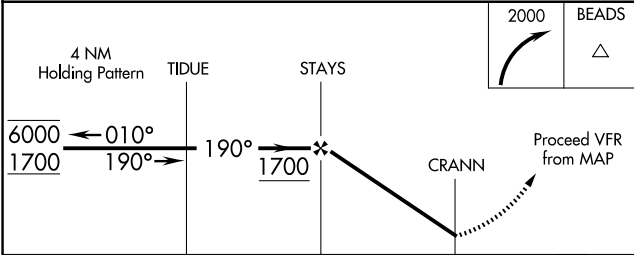

COPTER RNAV (GPS) 190° SOUTHAMPTON (87N)

APP CRS	Rwy Idg	N/A
190°	Sfc Elev	39
	Apt Elev	5

RNP APCH.	MISSED APPROACH: Climbing right turn to 2000 direct BEADS and hold.
<p>▲ NA Procedure NA at night. Use Westhampton Beach altimeter setting.</p>	

FOK ASOS 119,925	NEW YORK APP CON 125,975	CTAF 122.9
----------------------------	------------------------------------	----------------------

CATEGORY	COPTER
LNAV MDA	560-1 521 (600-1)

COPTER RNAV (GPS) 190°