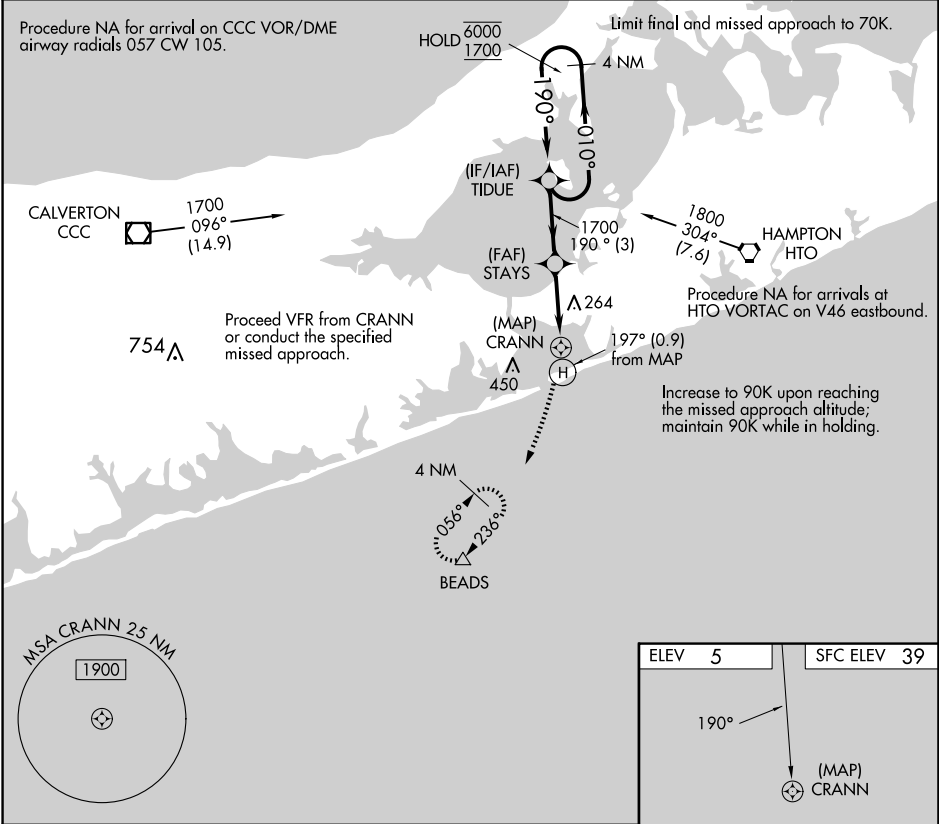

COPTER RNAV (GPS) 190° SOUTHAMPTON (87N)

APP CRS	Rwy Idg	N/A
190°	Sfc Elev	39
	Apt Elev	5

RNP APCH.	MISSED APPROACH: Climbing right turn to 2000 direct BEADS and hold.
<p>▲ NA Procedure NA at night. Use Westhampton Beach altimeter setting.</p>	

FOK ASOS 119,925	NEW YORK APP CON 125,975	CTAF 122.9
----------------------------	------------------------------------	----------------------

CATEGORY	COPTER
LNAV MDA	560-1 521 (600-1)

COPTER RNAV (GPS) 190°

NE-2, 25 DEC 2025 to 22 JAN 2026

NE-2, 25 DEC 2025 to 22 JAN 2026