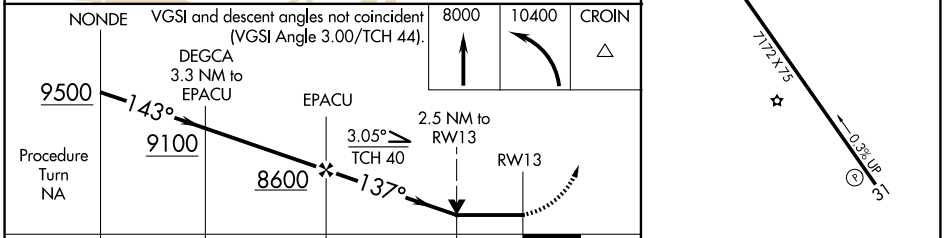

APP CRS	Rwy Ldg	7172
137°	TDZE	6537
	Apt Elev	6537

RNAV (GPS) RWY 13

GRANTS-MILAN MUNI (GNT)

RNP APCH-GPS.	MISSED APPROACH: Climb to 8000, then climbing left turn to 10400 direct CROIN WP and hold.
▼ When local altimeter setting not received, procedure NA. ▲ NA Rwy 13 helicopter visibility reduction below 3/4 SM NA.	

AWOS-3PT 118.3	ALBUQUERQUE CENTER 124.325 288.25	UNICOM 122.8 (CTAF)

CATEGORY	A	B	C	D
LNAV MDA	7380-1 843 (900-1)	7380-1¼ 843 (900-1¼)	7380-2½ 843 (900-2½)	NA

SW-1, 25 DEC 2025 to 22 JAN 2026

SW-1, 25 DEC 2025 to 22 JAN 2026