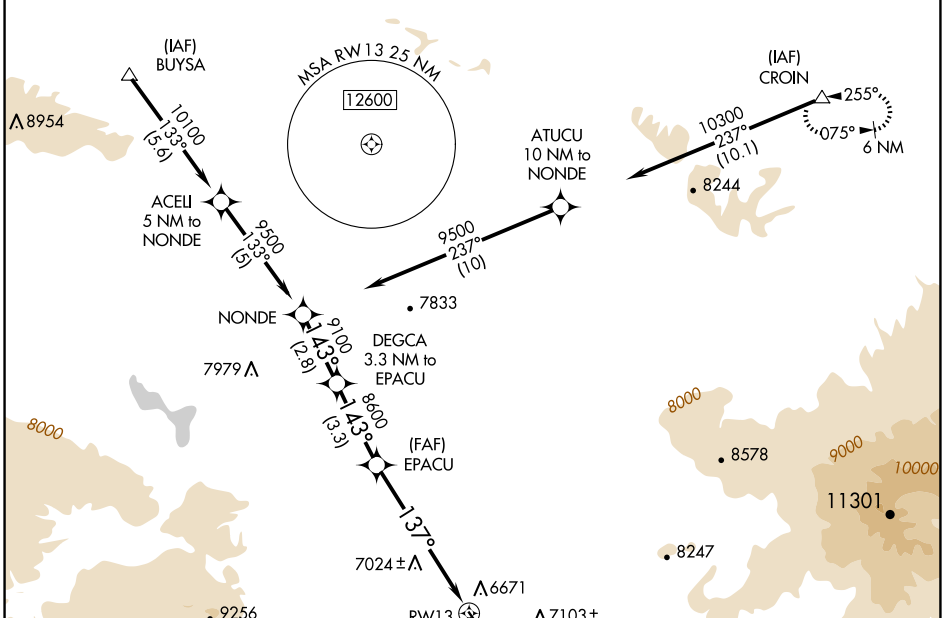

APP CRS	Rwy Ldg	7172
137°	TDZE	6537
	Apt Elev	6537

RNAV (GPS) RWY 13

GRANTS-MILAN MUNI (GNT)

RNP APCH-GPS.	MISSED APPROACH: Climb to 8000, then climbing left turn to 10400 direct CROIN WP and hold.
<p>▼ When local altimeter setting not received, procedure NA.</p> <p>▲ NA Rwy 13 helicopter visibility reduction below 3/4 SM NA.</p>	

AWOS-3PT 118.3	ALBUQUERQUE CENTER 124.325 288.25	UNICOM 122.8 (CTAF)
--------------------------	---	-------------------------------

CATEGORY	A	B	C	D
LNAV MDA	7380-1 843 (900-1)	7380-1¼ 843 (900-1¼)	7380-2½ 843 (900-2½)	NA

SW-1, 25 DEC 2025 to 22 JAN 2026

SW-1, 25 DEC 2025 to 22 JAN 2026