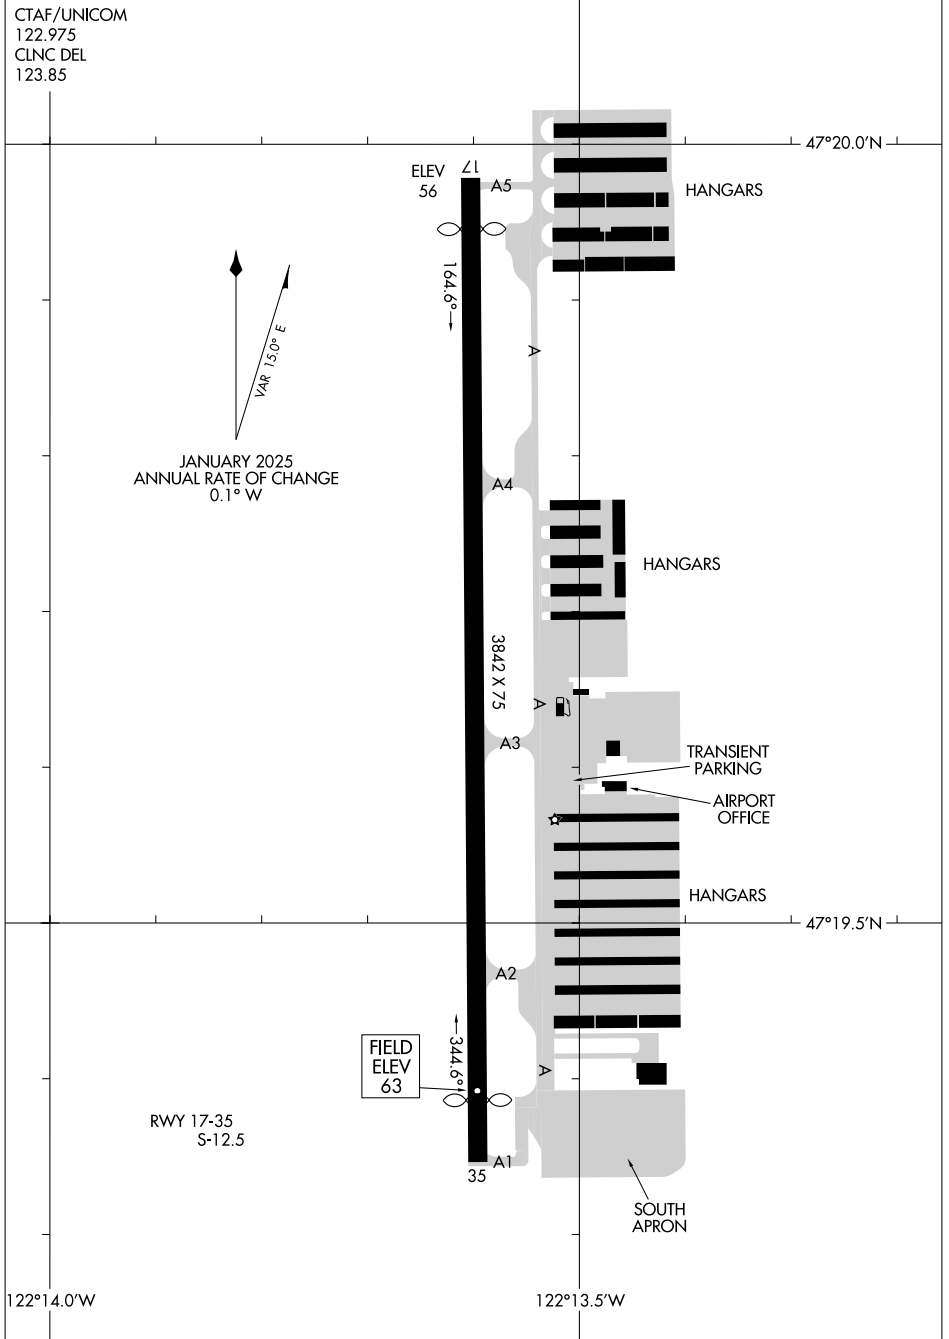

25275

# AIRPORT DIAGRAM

AL-10224 (FAA)

AUBURN MUNI (S50)  
AUBURN, WASHINGTON

CTAF/UNICOM  
122.975  
CLNC DEL  
123.85

NW-1, 25 DEC 2025 to 22 JAN 2026

NW-1, 25 DEC 2025 to 22 JAN 2026

AIRPORT DIAGRAM  
25275

AUBURN, WASHINGTON  
AUBURN MUNI (S50)