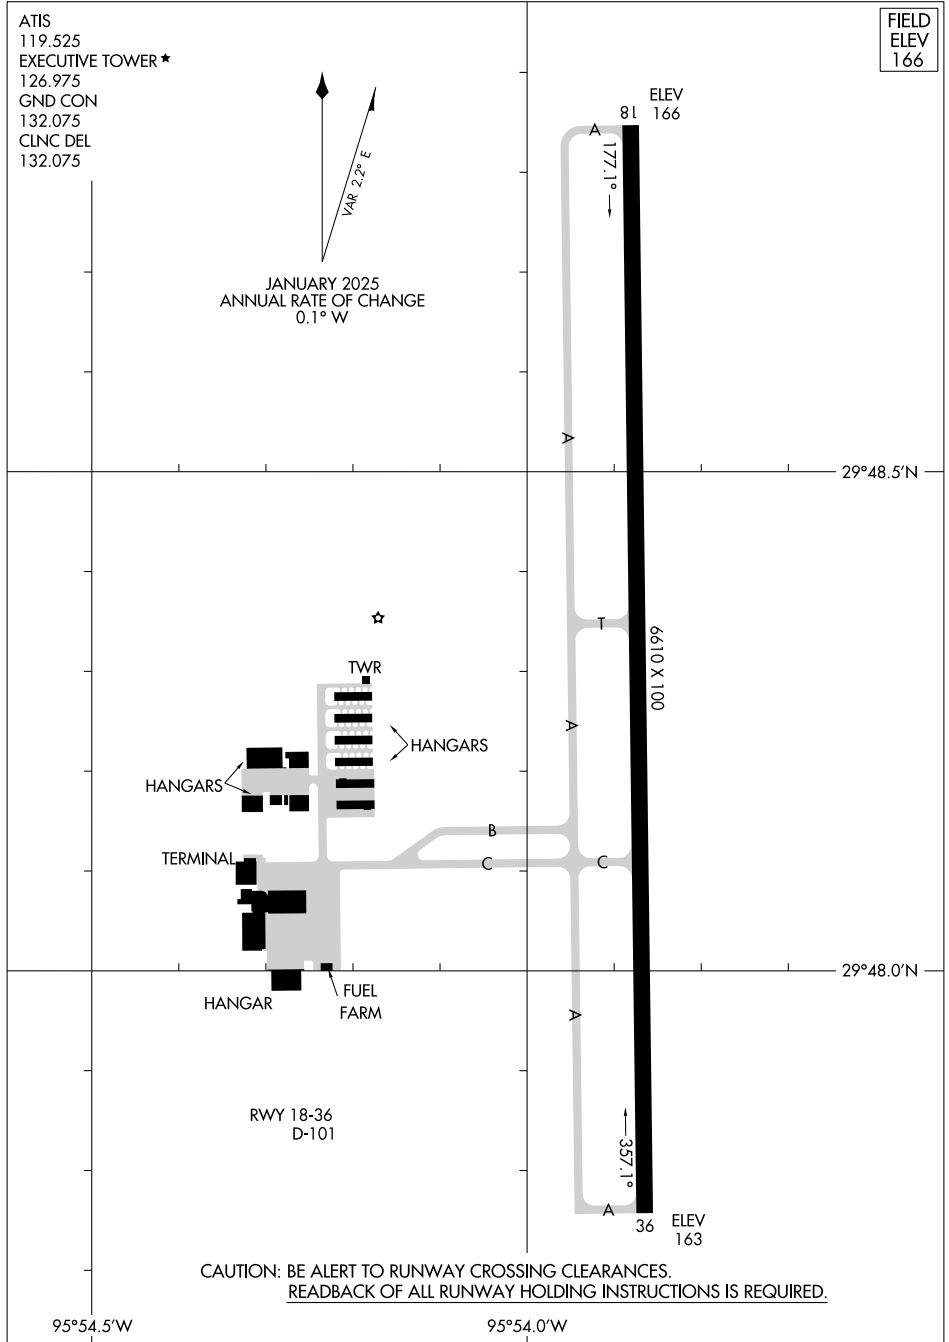

25107

AIRPORT DIAGRAM

AL-10328 (FAA)

HOUSTON EXEC (TME)
HOUSTON, TEXAS

ATIS
 119.525
 EXECUTIVE TOWER ★
 126.975
 GND CON
 132.075
 CLNC DEL
 132.075

FIELD ELEV 166

SC-5, 25 DEC 2025 to 22 JAN 2026

SC-5, 25 DEC 2025 to 22 JAN 2026

CAUTION: BE ALERT TO RUNWAY CROSSING CLEARANCES.
READBACK OF ALL RUNWAY HOLDING INSTRUCTIONS IS REQUIRED.

AIRPORT DIAGRAM

25107

HOUSTON, TEXAS
HOUSTON EXEC (TME)