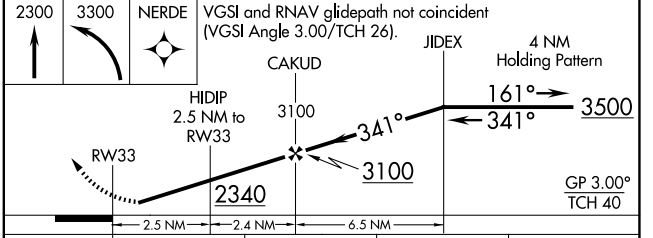

WAAS CH 53540 W33A	APP CRS 341°	Rwy Ldg 3500 TDZE 1511 Apt Elev 1511

RNAV (GPS) RWY 33

LAKOTA MUNI (5L $\emptyset$)

RNP APCH - GPS.	MISSED APPROACH: Climb to 2300 then climbing left turn to 3300 direct NERDE and hold.

DVL AWOS-3PT 125.875	MINNEAPOLIS CENTER 132.15 269.6	UNICOM 122.8 (CTAF) $\emptyset$

CATEGORY	A	B	C	D
LPV DA	1827-1$\frac{1}{8}$	316 (400-1$\frac{1}{8}$)		NA
LNAV/VNAV DA	1827-1$\frac{1}{8}$	316 (400-1$\frac{1}{8}$)		NA
LNAV MDA	1920-1	409 (500-1)	1920-1$\frac{1}{8}$ 409 (500-1$\frac{1}{8}$)	NA
CIRCLING	2080-1 569 (600-1)	2200-1 689 (700-1)	2320-2$\frac{1}{4}$ 809 (900-2$\frac{1}{4}$)	NA

NC-1, 25 DEC 2025 to 22 JAN 2026

NC-1, 25 DEC 2025 to 22 JAN 2026